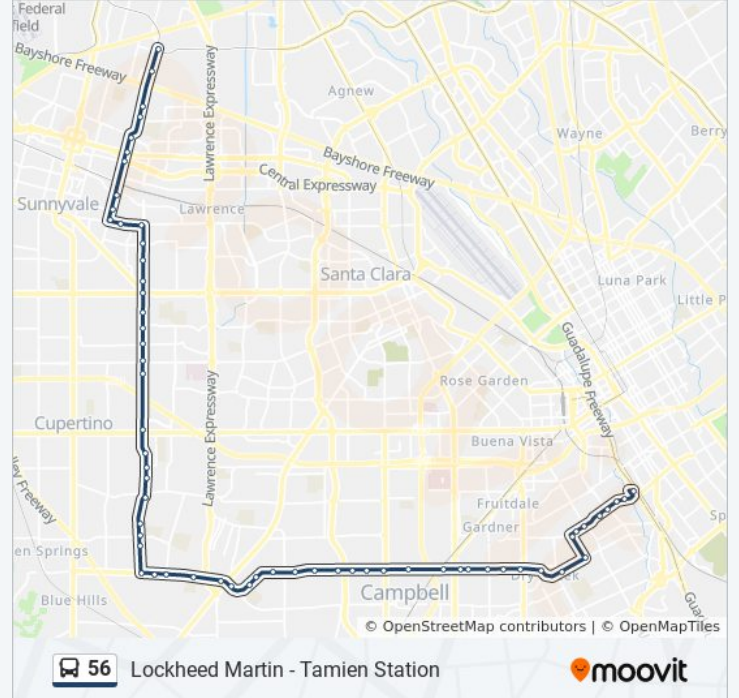

Wolfe & Stevens Creek (N)

Wolfe & Pruneridge (N)

Wolfe & Homestead (N)

Wolfe & Inverness (N)

Wolfe & Marion (N)

Wolfe & Elizabeth (N)

Wolfe & El Camino (N)

Wolfe & Sunken Gardens (N)

Wolfe & Primrose (N)

Wolfe & Iris (N)

Old San Francisco & Wolfe (W)

Old San Francisco & Creek (W)

Fair Oaks & Old San Francisco (N)

Fair Oaks & Olive (N)

Fair Oaks & Evelyn (N)

Fair Oaks & California (N)

### Direction: Lockheed Martin

74 stops

[VIEW LINE SCHEDULE](#)

Monterey & Old Tully (56)

Monterey & Tully / Curtner (N)

Monterey & Railroad Crossing (N)

Monterey & Stauffer (N)

Monterey & Phelan (N)

### Direction: Monterey & Old Tully

75 stops

[VIEW LINE SCHEDULE](#)

Lockheed Martin Transit Center