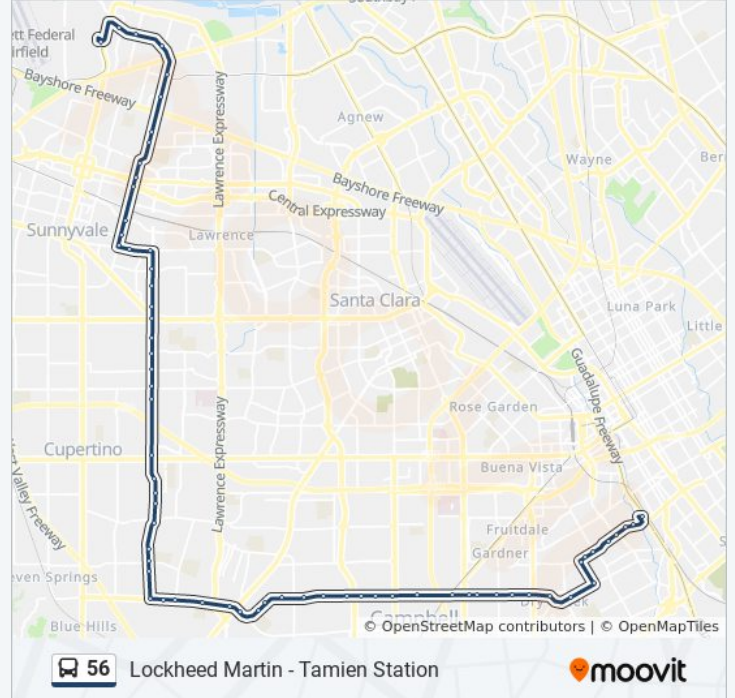

Minnesota & Curtiss (W)

Minnesota & Lincoln (W)

Minnesota & Glenpine (W)

Newport & Minnesota (S)

Newport & Pine (S)

Pine & Cherry (W)

Hamilton & Hamilton Way (W)

Hamilton & Meridian (W)

Hamilton & Grace (W)

Hamilton & Leigh (W)

Hamilton & Greyland (W)

Hamilton & Bascom (W)

Hamilton & Creekside (W)

Hamilton & Central (W)

Hamilton & Winchester (W)

Hamilton & Eden (W)

Hamilton & Millich (W)

Hamilton & Darryl (W)

Hamilton & Phoenix (W)

Hamilton & Mendenhall (W)

Hamilton & Latimer (W)

Hamilton & Parkwest (W)

Hamilton & Sagemont (W)

Campbell & Saratoga (W)

Prospect & Saratoga (W)

Prospect & Lyle (W)

Prospect & Provincetown (W)

Prospect & Miller (W)

Miller & Dial (N)

Miller & Rainbow (N)

Miller & Whitecliff (N)

Miller & Bollinger (N)

Miller & Disney (N)