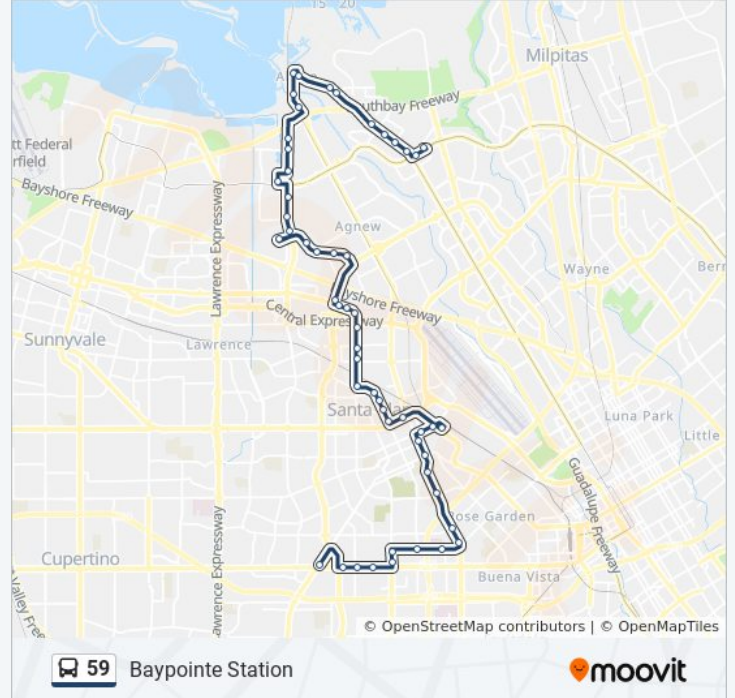

Great America & Old Mountain View-Alviso (N)

Great America Pkwy & Great America Way (N)

Gold & Gold St Connector (N)

Gold & Sunrise (N)

Gold & Taylor (N)

Liberty & Taylor (S)

1st & Tony P. Santos (S)

1st & Nortech (S)

1st & Lamplighter (S)

1st & Vista Montana (S)

1st & Rose Orchard (S)

1st & Nicholson (S)

Tasman & 1st (E)

Tasman & Baypointe (W)

Direction: Old Ironsides Station

39 stops

[VIEW LINE SCHEDULE](#)

Saratoga & Stevens Creek (N)
Stevens Creek & Harold (E)
Stevens Creek & Cypress (E)
Stevens Creek & Henry (E)
Winchester & Stevens Creek (N)
Winchester & Forest (N)
Forest & Monroe (E)
Forest & Di Salvo (E)
Bascom & Naglee (N)
Bascom & Hedding (N)
Washington & Newhall (N)
Washington & Poplar (N)
Lafayette & Market (N)
Lafayette & Franklin (N)
Benton & Alviso (E)
Benton & Sherman (E)
Santa Clara Transit Center
El Camino & Washington (W)
Monroe & El Camino (N)
Monroe & Warburton (N)
Monroe & Don (N)
Monroe & Cabrillo (N)
Monroe & Scott (W)
Scott & Martin (N)
Scott & Walsh (N)
Scott & Central (N)
Scott & Space Park (N)
Scott & Jay (W)
Scott & San Tomas (W)

Stops: 39

Trip Duration: 39 min

Line Summary:

San Tomas & Scott (N)

Mission College & Wyatt (W)

Mission College & Burton (W)

Mission College & Agnew (W)

Mission College & Freedom (N)