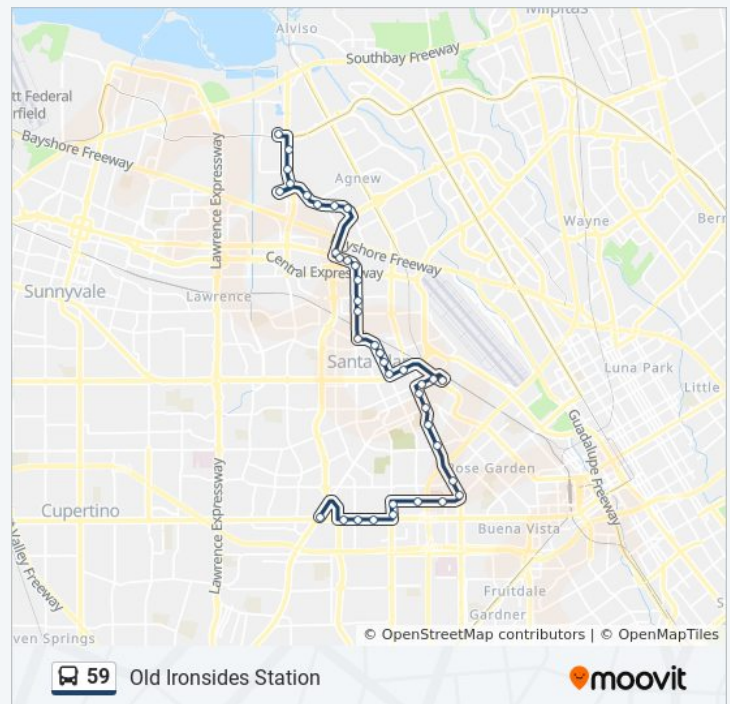

[VIEW LINE SCHEDULE](#)

Saratoga & Stevens Creek (N)
Stevens Creek & Harold (E)
Stevens Creek & Cypress (E)
Stevens Creek & Henry (E)
Winchester & Stevens Creek (N)
Winchester & Forest (N)
Forest & Monroe (E)
Forest & Di Salvo (E)
Bascom & Naglee (N)
Bascom & Hedding (N)
Washington & Newhall (N)
Washington & Poplar (N)
Lafayette & Market (N)
Lafayette & Franklin (N)
Benton & Alviso (E)
Benton & Sherman (E)
Santa Clara Transit Center
El Camino & Washington (W)
Monroe & El Camino (N)
Monroe & Warburton (N)
Monroe & Don (N)
Monroe & Cabrillo (N)
Monroe & Scott (W)
Scott & Martin (N)
Scott & Walsh (N)
Scott & Central (N)
Scott & Space Park (N)
Scott & Jay (W)
Scott & San Tomas (W)

59 bus Time Schedule

Old Ironsides Station Route Timetable:

Sunday	Not Operational
Monday	9:37 PM
Tuesday	9:37 PM
Wednesday	9:37 PM
Thursday	9:37 PM
Friday	9:37 PM
Saturday	Not Operational

59 bus Info

Direction: Old Ironsides Station

Stops: 39

Trip Duration: 39 min

Line Summary:

San Tomas & Scott (N)

Mission College & Wyatt (W)

Mission College & Burton (W)

Mission College & Agnew (W)

Mission College & Freedom (N)