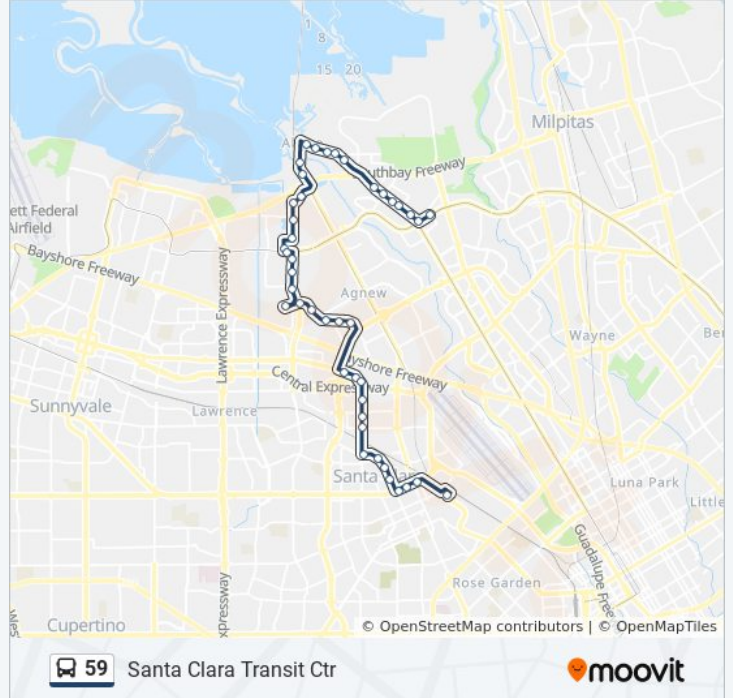

59 bus Info

Direction: Santa Clara Transit Ctr

Stops: 42

Trip Duration: 37 min

Line Summary:

Tasman & Old Ironsides (E)
 Great America & Tasman (S)
 Great America & Old Glory (S)
 Great America & Patrick Henry (S)
 Mission College (S)
 Mission College & Great America (E)
 Mission College & Freedom (S)
 Mission College & Freedom (E)
 Mission College & Juliette (E)
 Mission College & Burton (E)
 Scott & San Tomas (E)
 Scott & Jay (E)
 Scott & Space Park (S)
 Scott & Central (S)
 Scott & Walsh (S)
 Scott & Martin (S)
 Monroe & Scott (E)
 Monroe & Stardust (E)
 Monroe & Don (S)
 Monroe & Warburton (S)
 El Camino & Monroe (E)
 El Camino & Lafayette (E)
 Santa Clara Transit Center

Direction: Saratoga & Stevens Creek

57 stops

[VIEW LINE SCHEDULE](#)

Tasman & Baypointe (W)
 1st & Tasman (N)
 1st & Nicholson (N)
 1st & Rose Orchard (Infiniti) (N)
 1st & Rose Orchard (Assembly) (N)
 1st & Headquarters (N)