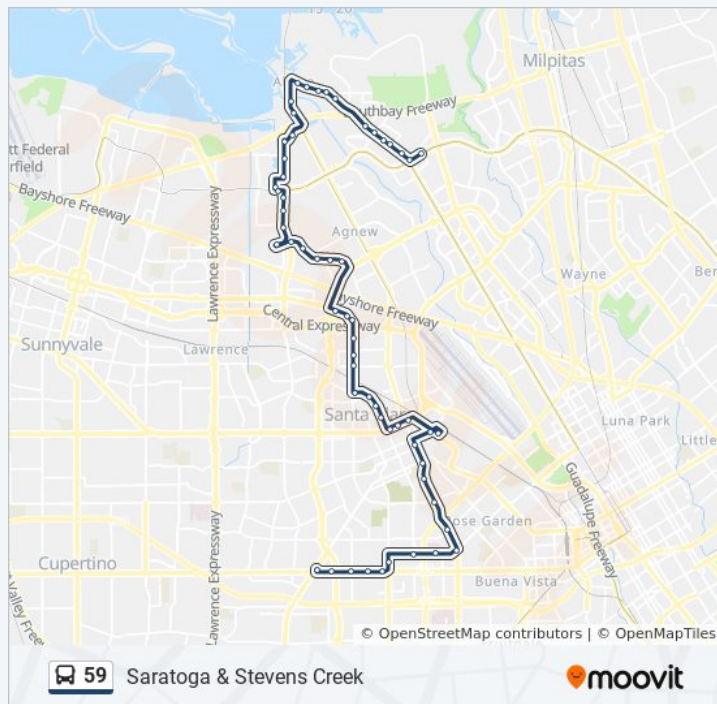

Monroe & Scott (E)

Monroe & Stardust (E)

Monroe & Don (S)

Monroe & Warburton (S)

59 bus Info

Direction: Saratoga & Stevens Creek

Stops: 57

Trip Duration: 57 min

Line Summary:

El Camino & Monroe (E)

El Camino & Lafayette (E)

Santa Clara Transit Center

Benton & El Camino (W)

Lafayette & Franklin (S)

Lafayette & Market (S)

Washington & Poplar (S)