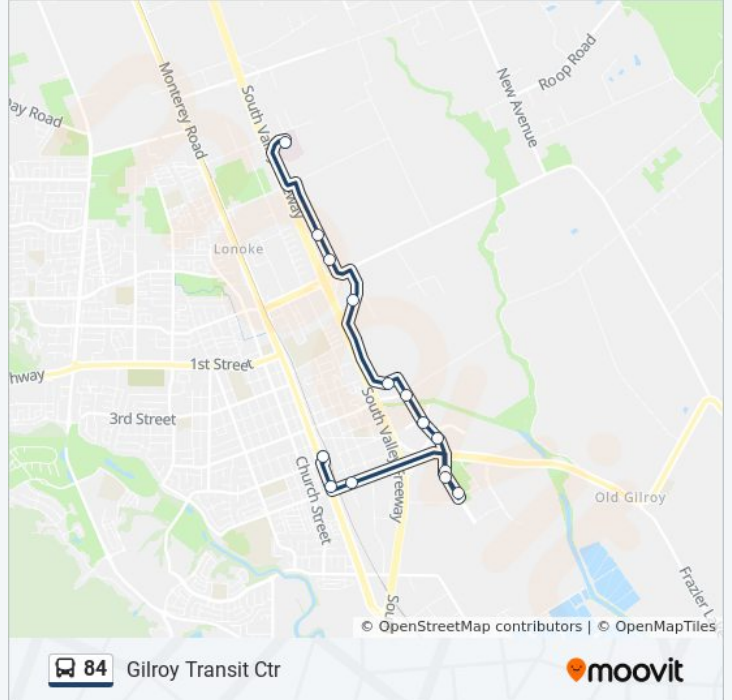

Gilroy Transit Ctr

[Get The App](#)

The 84 bus line (Gilroy Transit Ctr) has 2 routes. For regular weekdays, their operation hours are:

(1) Gilroy Transit Ctr: 7:47 AM - 6:50 PM (2) St Louise Hospital: 7:53 AM - 5:52 PM

Use the Moovit App to find the closest 84 bus station near you and find out when is the next 84 bus arriving.

Direction: Gilroy Transit Ctr

14 stops

[VIEW LINE SCHEDULE](#)

- Saint Louise Regional Hospital (E)
- San Ysidro & Las Animas (S)
- San Ysidro & Leavesley (S)
- Arroyo Cir & Camino Arroyo (S)
- Camino Cir & Valley Health Center (S)
- Camino Arroyo & 6th (S)
- Camino Arroyo & Lindsteadt (S)
- Camino Arroyo & Renz (S)
- Camino Arroyo & Gilroy Crossing (S)
- Camino Arroyo & Holloway (N)
- Camino Arroyo & Gilroy Crossing (N)
- 10th & Alexander (W)
- Monterey & 10th (N)
- Gilroy Transit Center

84 bus Time Schedule

Gilroy Transit Ctr Route Timetable:

Sunday	9:36 AM - 5:19 PM
Monday	7:47 AM - 6:50 PM
Tuesday	7:47 AM - 6:50 PM
Wednesday	7:47 AM - 6:50 PM
Thursday	7:47 AM - 6:50 PM
Friday	7:47 AM - 6:50 PM
Saturday	9:36 AM - 5:19 PM

84 bus Info

Direction: Gilroy Transit Ctr

Stops: 14

Trip Duration: 20 min

Line Summary:

Direction: St Louise Hospital
 15 stops
[VIEW LINE SCHEDULE](#)

- Gilroy Transit Center
- Monterey & 9th (S)
- 10th & Alexander (E)
- Camino Arroyo & Gilroy Crossing (S)
- Camino Arroyo & Holloway (N)
- Camino Arroyo & Gilroy Crossing (N)
- Camino Arroyo & Renz (N)
- Camino Arroyo & Lindsteadt (N)
- Camino Arroyo & Gilman (N)
- Valley Health Center (W)
- Kaiser Gilroy (W)
- Arroyo Cir & Camino Arroyo (N)
- San Ysidro & Leavesley (N)
- San Ysidro & Las Animas (N)
- Saint Louise Regional Hospital (E)