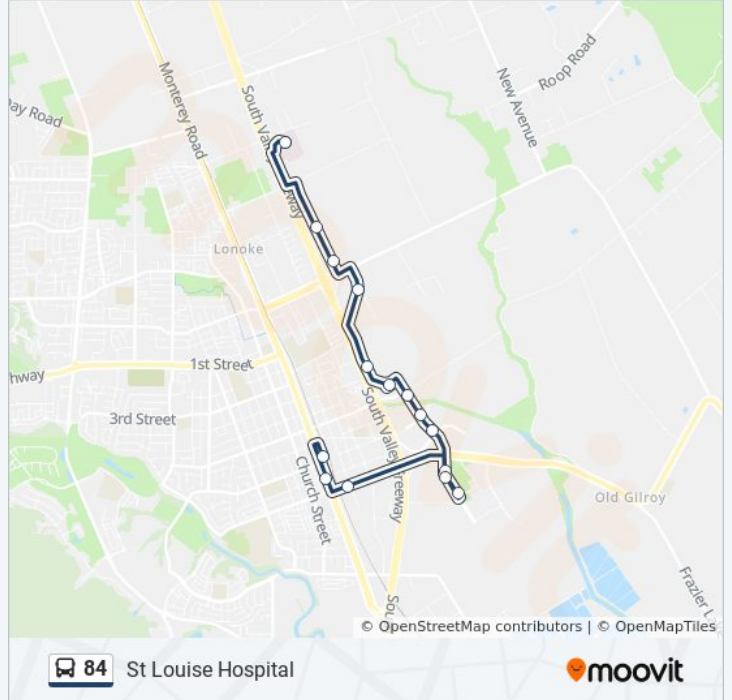

84 bus time schedules and route maps are available in an offline PDF at moovitapp.com. Use the [Moovit App](#) to see live bus times, train schedule or subway schedule, and step-by-step directions for all public transit in San Francisco - San Jose, CA.

[About Moovit](#) • [MaaS Solutions](#) • [Supported Countries](#) • [Mooviter Community](#)

© 2024 Moovit - All Rights Reserved

Check Live Arrival Times