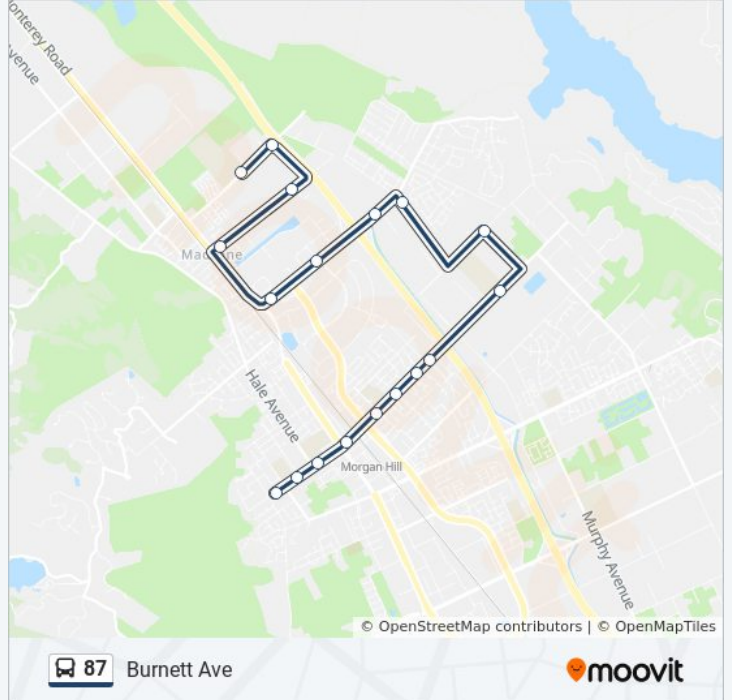

Use the Moovit App to find the closest 87 bus station near you and find out when is the next 87 bus arriving.

### Direction: Burnett Ave

18 stops

[VIEW LINE SCHEDULE](#)

- Main & Dewitt (E)
- Main & Crest (E)
- Main & Hale (E)
- Main & Monterey (Wells Fargo) (E)
- Main & Calle Mazatan (E)
- Main & Grand Prix (E)
- Main & Carriage Lamp (E)
- Main & Serene (E)
- Live OAK High School (E)
- Elm & Half (N)
- Mission View & Mission Avenida (N)
- Cochrane & De Paul (W)
- Cochrane & Sutter (W)
- Cochrane & Cochrane Cir (W)
- Peebles & Monterey (E)
- Peebles & Calle Moniz (E)
- Freeway Vista & Burnett (N)
- Sobrato High School (W)

### 87 bus Info

**Direction:** Burnett Ave

**Stops:** 18

**Trip Duration:** 22 min

**Line Summary:**

### Direction: Morgan Hill Civic Center

20 stops

[VIEW LINE SCHEDULE](#)

- Sobrato High School (W)
- Mobile Home Estates (W)
- Cochrane & Cochrane Cir (E)
- Cochrane & Butterfield (E)
- Cochrane & Evergreen Village (E)
- Cochrane & Sutter (E)
- Cochrane & De Paul (E)
- Mission View & Cochrane (S)
- Half & Mission View (E)
- Main & Elm (W)
- Live OAK High School (W)
- Main & Laurel (W)
- Main & Carriage Lamp (W)
- Main & Grand Prix (W)
- Main & Calle Mazatan (W)
- Main & Butterfield (W)
- Main & Monterey (W)
- Main & Hale (W)