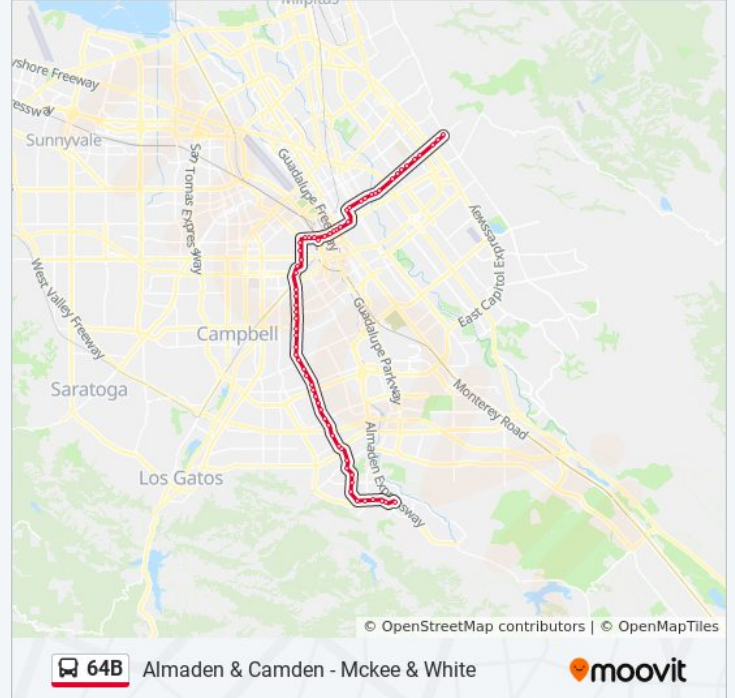

Meridian & Portobelo (S)

Meridian & Dentwood (S)

Meridian & Princeton (S)

Meridian & Blossom Hill (S)

Meridian & Oslo (S)

Meridian & Torrington (S)

Meridian & Oakglen (S)

Meridian & Redmond (S)

Meridian & Paso Los Cerritos (S)

Camden & Leyland Park (E)

Camden & McAbee (E)

Camden & Crystal Springs (E)

Camden & Bose (E)

Camden & Trinidad (E)

Almaden & Camden (S)

Direction: McKee & White

68 stops

[VIEW LINE SCHEDULE](#)

Almaden & Camden (S)

Crown & Almaden (W)

Camden & Trinidad (W)

Camden & Bose (W)

Camden & Little Falls (W)

Camden & McAbee (W)