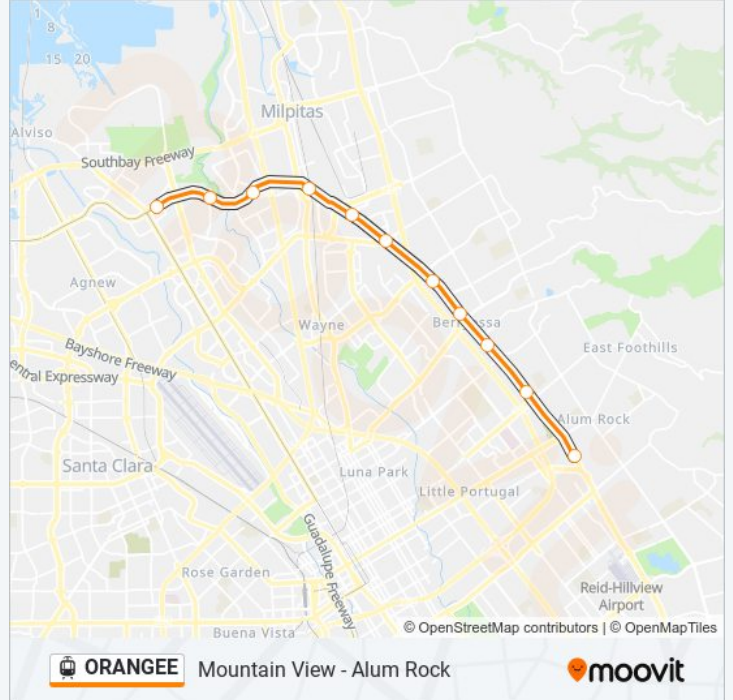

ORANGEE light rail Info

Direction: Mountain View

Stops: 11

Trip Duration: 26 min

Line Summary:

Direction: Mountain View

12 stops

[VIEW LINE SCHEDULE](#)

- Baypointe Station
- Baypointe Station
- Cisco Station
- Alder Station
- Great Mall Station
- Milpitas Station
- Cropley Station
- Hostetter Station
- Berryessa Station
- Penitencia Creek Station
- McKee Station
- Alum Rock Station

ORANGEE light rail Time Schedule

Mountain View Route Timetable:

Sunday	11:28 PM
Monday	11:28 PM
Tuesday	Not Operational
Wednesday	Not Operational
Thursday	Not Operational
Friday	Not Operational
Saturday	11:28 PM

ORANGEE light rail Info

Direction: Mountain View

Stops: 12

Trip Duration: 28 min

Line Summary:

ORANGEE light rail time schedules and route maps are available in an offline PDF at moovitapp.com. Use the Moovit App to see live bus times, train schedule or subway schedule, and step-by-step directions for all public transit in San Francisco - San Jose, CA.