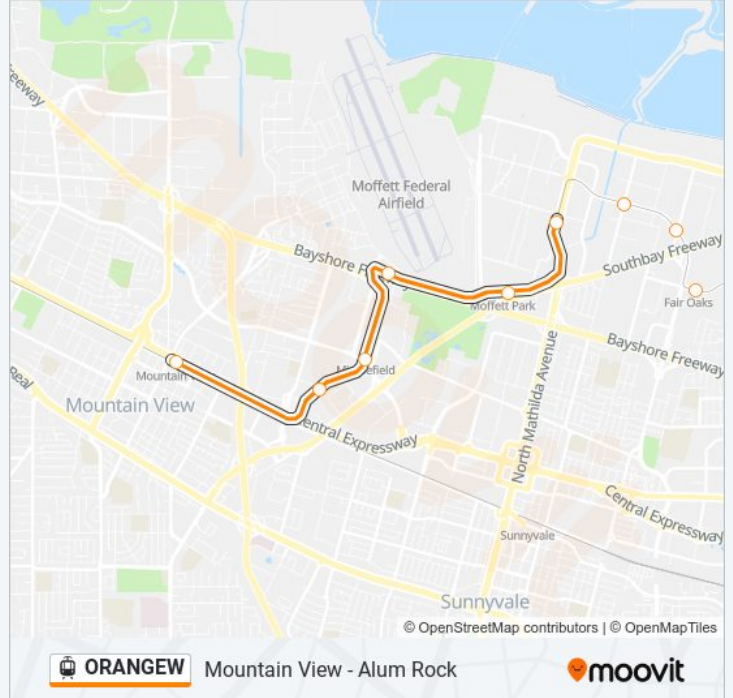

The ORANGEW light rail line (Mountain View - Alum Rock) has 2 routes. For regular weekdays, their operation hours are: (1) Alum Rock: 6:21 AM - 10:49 PM(2) Mountain View: 6:15 AM - 10:15 PM
Use the Moovit App to find the closest ORANGEW light rail station near you and find out when is the next ORANGEW light rail arriving.

Direction: Alum Rock

12 stops

[VIEW LINE SCHEDULE](#)

Mountain View Station
Whisman Station
Middlefield Station
Bayshore NASA Station
Moffett Park Station
Lockheed Martin Station
Borregas Station
Crossman Station
Fair Oaks Station
Vienna Station
Reamwood Station
Old Ironsides Station

ORANGEW light rail Info**Direction:** Alum Rock**Stops:** 12**Trip Duration:** 26 min**Line Summary:**

Direction: Mountain View

12 stops

[VIEW LINE SCHEDULE](#)

- Old Ironsides Station
- Reamwood Station
- Vienna Station
- Fair Oaks Station
- Crossman Station
- Borregas Station
- Lockheed Martin Station
- Moffett Park Station
- Bayshore NASA Station
- Middlefield Station
- Whisman Station
- Mountain View Station

ORANGEW light rail Info

Direction: Mountain View

Stops: 12

Trip Duration: 24 min

Line Summary:

ORANGEW light rail time schedules and route maps are available in an offline PDF at moovitapp.com. Use the Moovit App to see live bus times, train schedule or subway schedule, and step-by-step directions for all public transit in San Francisco - San Jose, CA.