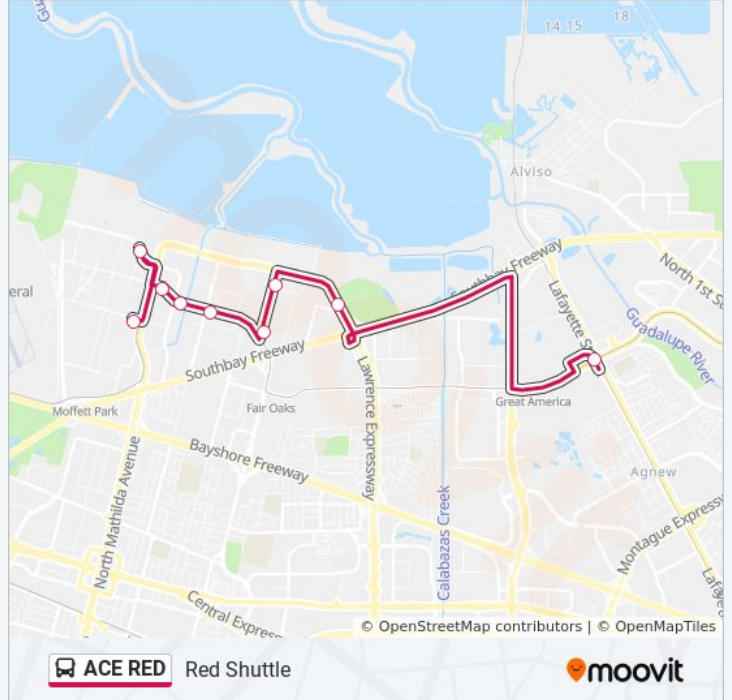

Direction: Red Shuttle

10 stops

[VIEW LINE SCHEDULE](#)

Lockheed Martin Transit Center

1st & C (E)

Java & Mathilda (E)

Java & Bordeaux (E)

Java & Borregas (E)

Java & Geneva

Crossman & Java (N)

Crossman & Baltic (N)

Caribbean & Moffett Park (S)

Great America ACE Amtrak Station (N)

ACE RED bus Time Schedule

Red Shuttle Route Timetable:

Sunday	Not Operational
Monday	3:14 PM - 6:08 PM
Tuesday	3:14 PM - 6:08 PM
Wednesday	3:14 PM - 6:08 PM
Thursday	3:14 PM - 6:08 PM
Friday	3:14 PM - 6:08 PM
Saturday	Not Operational

ACE RED bus Info

Direction: Red Shuttle

Stops: 10

Trip Duration: 31 min

Line Summary:

Direction: Red Shuttle

9 stops

[VIEW LINE SCHEDULE](#)

Great America ACE Amtrak Station (N)

Caribbean & Moffett Park (N)

Crossman & Baltic (S)

Java & Crossman (N)

Java & Borregas (W)

Java & Bordeaux (W)

Mathilda & Java (N)

1st & Mathilda (W)