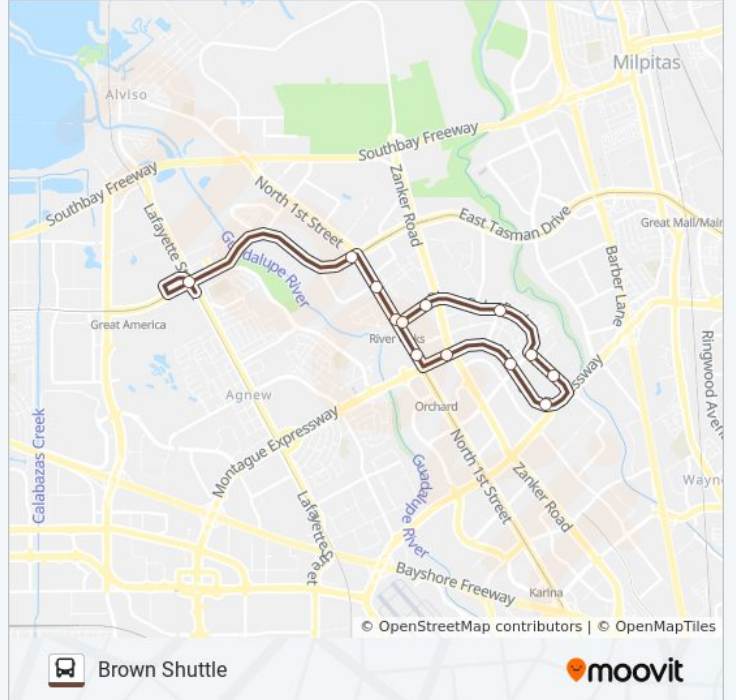

Use the Moovit App to find the closest ACE BROWN bus station near you and find out when is the next ACE BROWN bus arriving.

Direction: Brown Shuttle

13 stops

[VIEW LINE SCHEDULE](#)

Great America ACE Amtrak Station (N)

ACE BROWN bus Info

Direction: Brown Shuttle

Stops: 13

Trip Duration: 18 min

Line Summary:

Direction: Brown Shuttle

13 stops

[VIEW LINE SCHEDULE](#)

- River Oaks & 1st (E)
- River Oaks & Zanker (E)
- River Oaks & Research (E)
- Seely & River Oaks (S)
- Seely & Cadance (S)
- Montague & Trimble (W)
- Montague & River Oaks (N)
- Montague & Zanker (W)
- 1st & Montague (N)
- 1st & River Oaks (N)
- 1st & Rio Robles (N)
- Tasman & 1st (W)
- Great America ACE Amtrak Station (N)

ACE BROWN bus Info

Direction: Brown Shuttle

Stops: 13

Trip Duration: 26 min

Line Summary:

ACE BROWN bus time schedules and route maps are available in an offline PDF at moovitapp.com. Use the [Moovit App](#) to see live bus times, train schedule or subway schedule, and step-by-step directions for all public transit in San Francisco - San Jose, CA.