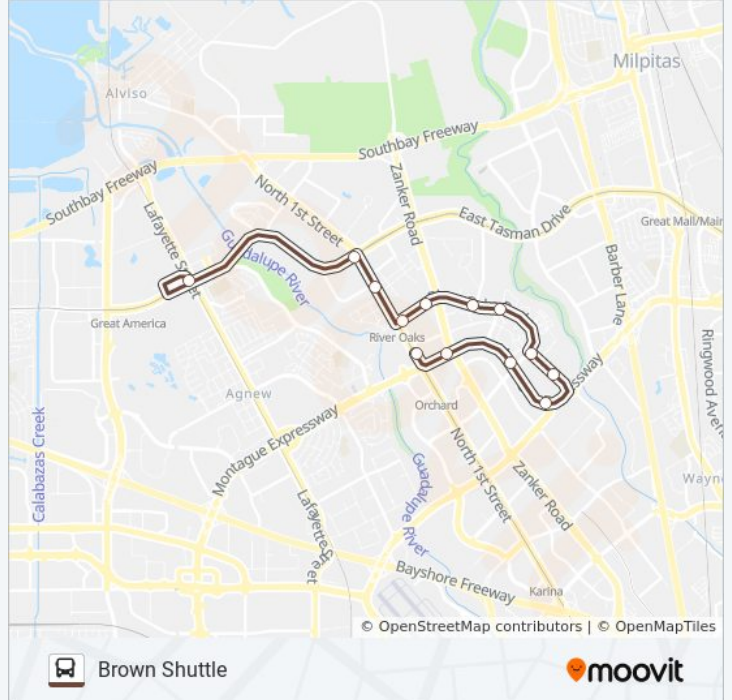

Use the Moovit App to find the closest ACE BROWN bus station near you and find out when is the next ACE BROWN bus arriving.

Direction: Brown Shuttle

13 stops

[VIEW LINE SCHEDULE](#)

Great America ACE Amtrak Station (N)

Montague & Trimble (W)

Montague & River Oaks (N)

Montague & Zanker (W)

1st & Montague (N)

ACE BROWN bus Time Schedule

Brown Shuttle Route Timetable:

Sunday	Not Operational
Monday	6:06 AM - 9:28 AM
Tuesday	6:06 AM - 9:28 AM
Wednesday	6:06 AM - 9:28 AM
Thursday	6:06 AM - 9:28 AM
Friday	6:06 AM - 9:28 AM
Saturday	Not Operational

ACE BROWN bus Info

Direction: Brown Shuttle

Stops: 13

Trip Duration: 18 min

Line Summary:

Direction: Brown Shuttle

13 stops

[VIEW LINE SCHEDULE](#)

- River Oaks & 1st (E)
- River Oaks & Zanker (E)
- River Oaks & Research (E)
- Seely & River Oaks (S)
- Seely & Cadance (S)
- Montague & Trimble (W)
- Montague & River Oaks (N)
- Montague & Zanker (W)
- 1st & Montague (N)
- 1st & River Oaks (N)
- 1st & Rio Robles (N)
- Tasman & 1st (W)
- Great America ACE Amtrak Station (N)