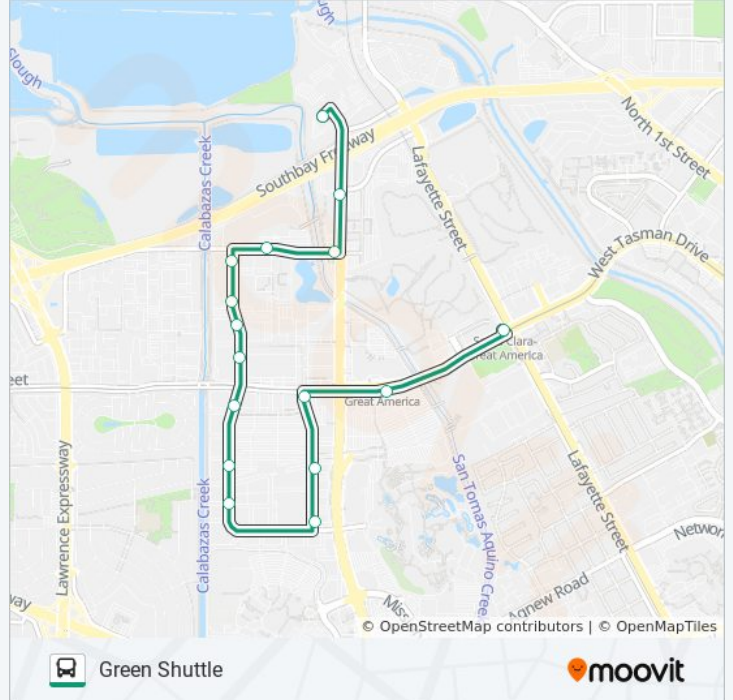

ACE GREEN bus time schedules and route maps are available in an offline PDF at moovitapp.com. Use the [Moovit App](#) to see live bus times, train schedule or subway schedule, and step-by-step directions for all public transit in San Francisco - San Jose, CA.

[About Moovit](#) • [MaaS Solutions](#) • [Supported Countries](#) • [Mooviter Community](#)

© 2024 Moovit - All Rights Reserved

Check Live Arrival Times