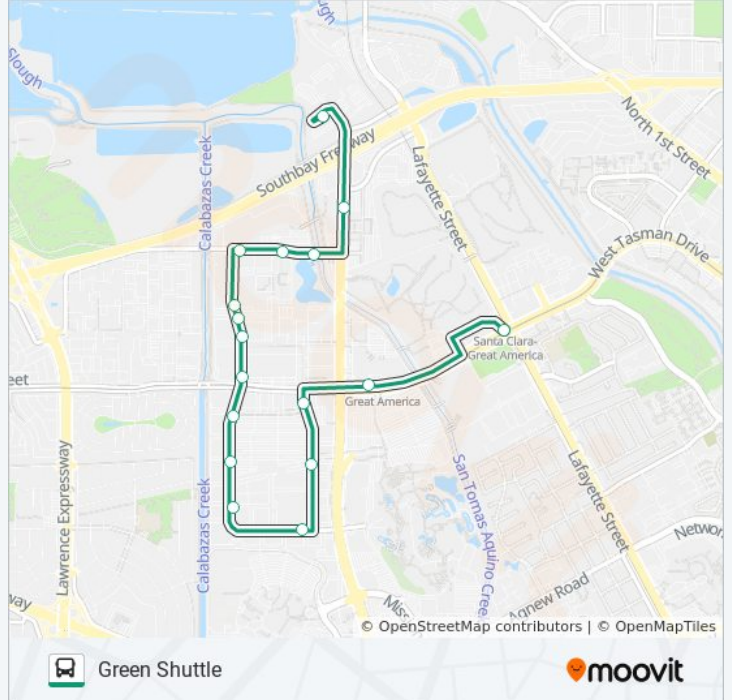

Use the Moovit App to find the closest ACE GREEN bus station near you and find out when is the next ACE GREEN bus arriving.

Direction: Green Shuttle

17 stops

[VIEW LINE SCHEDULE](#)

Great America ACE Amtrak Station (N)

Tasman & Convention Center (W)

Old Ironsides & Tasman (S)

Old Ironsides & Old Glory (S)

Patrick Henry & Old Ironsides (W)

Patrick Henry & Curve (N)

Patrick Henry Drive (4750) (N)

Patrick Henry & Democracy (N)

Old Mountain View-Alviso & Great America (E)

Great America Pkwy & Great America Way (N)

America Center Terminal (E)

ACE GREEN bus Time Schedule

Green Shuttle Route Timetable:

Sunday	Not Operational
Monday	6:06 AM - 9:28 AM
Tuesday	6:06 AM - 9:28 AM
Wednesday	6:06 AM - 9:28 AM
Thursday	6:06 AM - 9:28 AM
Friday	6:06 AM - 9:28 AM
Saturday	Not Operational

ACE GREEN bus Info**Direction:** Green Shuttle**Stops:** 17**Trip Duration:** 17 min**Line Summary:**

Direction: Green Shuttle

15 stops

[VIEW LINE SCHEDULE](#)

- America Center Terminal (E)
- Great America & Great America Way (S)
- Old Mountain View-Alviso & Great America (W)
- Old Mountain View-Alviso & Betsy Ross (W)
- Patrick Henry & Old Mountain View-Alviso (S)
- Patrick Henry & Old Mountain View-Alviso (S)
- Patrick Henry & Bunker Hill (S)
- Patrick Henry & Bunker Hill (S)
- Patrick Henry & Democracy (S)
- Patrick Henry Drive (4750) (S)
- Patrick Henry & Curve (S)
- Old Ironsides & Patrick Henry (N)
- Old Ironsides & Old Glory (N)
- Old Ironsides & Tasman (N)
- Great America ACE Amtrak Station (N)