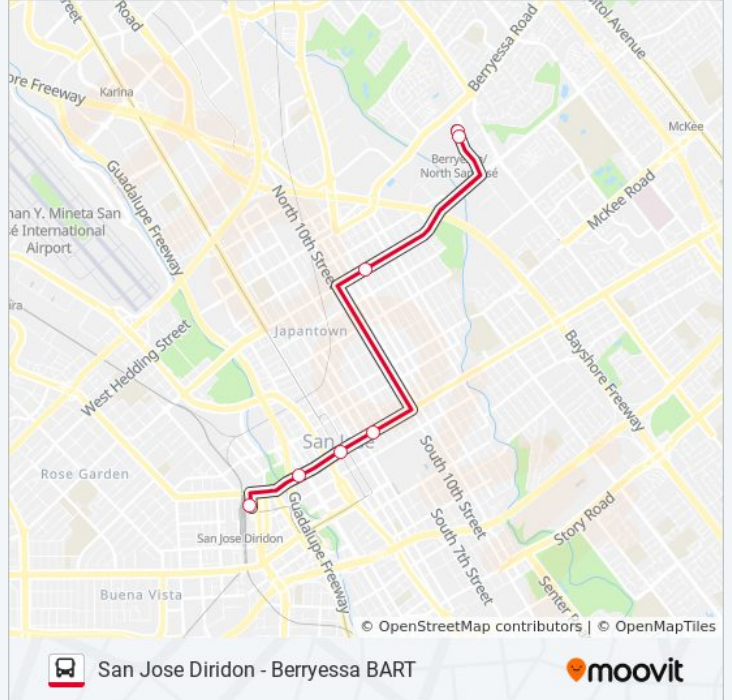

 **RAPID 500**

San Jose Diridon - Berryessa BART

[Get The App](#)

The RAPID 500 bus line (San Jose Diridon - Berryessa BART) has 3 routes. For regular weekdays, their operation hours are:

(1) Rapid Berryessa BART: 4:32 AM - 11:23 PM (2) Rapid Diridon Station: 5:26 AM - 10:50 PM (3) Rapid Downtown San Jose: 12:36 AM - 11:56 PM

Use the Moovit App to find the closest RAPID 500 bus station near you and find out when is the next RAPID 500 bus arriving.

Direction: Rapid Berryessa BART

6 stops

[VIEW LINE SCHEDULE](#)

San Jose Diridon Station

RAPID 500 bus Info**Direction:** Rapid Berryessa BART**Stops:** 6**Trip Duration:** 19 min**Line Summary:**

Direction: Rapid Diridon Station

7 stops

[VIEW LINE SCHEDULE](#)

Berryessa Transit Center

Berryessa Transit Center

RAPID 500 bus Info

Direction: Rapid Diridon Station

Stops: 7

Trip Duration: 20 min

Line Summary:

Direction: Rapid Downtown San Jose

5 stops

[VIEW LINE SCHEDULE](#)