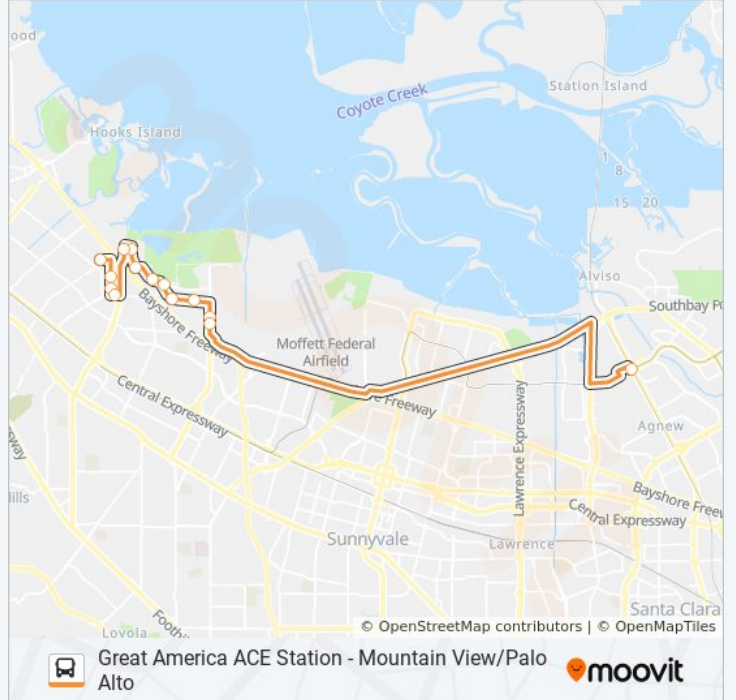

Charleston & Landing (E)

Charleston & Huff (E)

Shoreline & Charleston

Shoreline & Space Park (S)

Shoreline @ Pear (SB)

Great America ACE Amtrak Station (N)

ACE ORANGE bus Time Schedule

Orange Shuttle Route Timetable:

Direction: Orange Shuttle

14 stops

[VIEW LINE SCHEDULE](#)

- Great America ACE Amtrak Station (N)
- Shoreline & Pear
- Shoreline & Space Park (N)
- Charleston & Google
- Charleston & Landings (W)
- Garcia & Amphitheater (N)
- Garcia & Salado
- Garcia @ Marine (Wb)
- Marine & Casey
- San Antonio & Bayshore (S)
- Charleston & Fabian (W)
- Fabian & Charleston (N)
- Fabian & Maxar (N)
- Meadow & Meadow Cir (S)

ACE ORANGE bus Time Schedule

Orange Shuttle Route Timetable:

Sunday	Not Operational
Monday	6:06 AM - 9:28 AM
Tuesday	6:06 AM - 9:28 AM
Wednesday	6:06 AM - 9:28 AM
Thursday	6:06 AM - 9:28 AM
Friday	6:06 AM - 9:28 AM
Saturday	Not Operational

ACE ORANGE bus Info

Direction: Orange Shuttle

Stops: 14

Trip Duration: 30 min

Line Summary:

ACE ORANGE bus time schedules and route maps are available in an offline PDF at moovitapp.com. Use the [Moovit App](#) to see live bus times, train schedule or subway schedule, and step-by-step directions for all public transit in San Francisco - San Jose, CA.