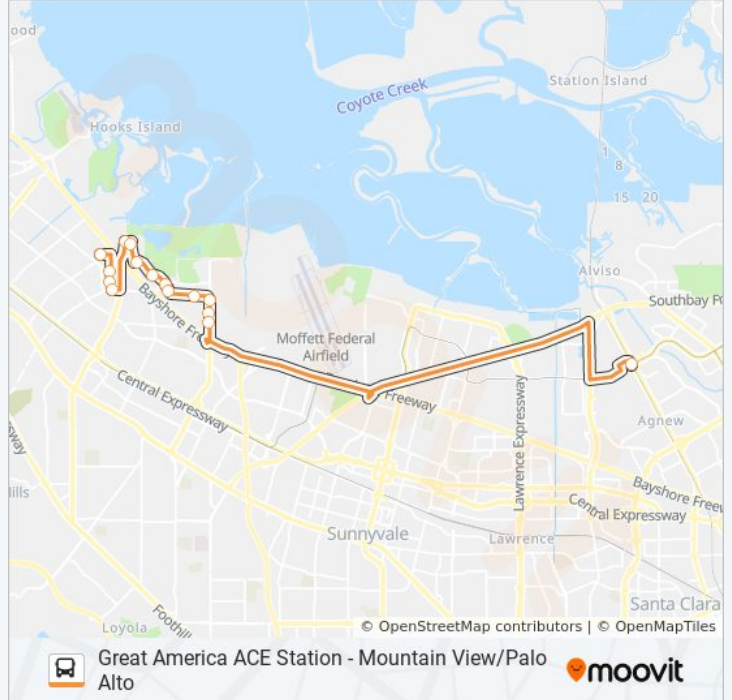

Use the Moovit App to find the closest ACE ORANGE bus station near you and find out when is the next ACE ORANGE bus arriving.

Direction: Orange Shuttle

15 stops

[VIEW LINE SCHEDULE](#)

Meadow & Meadow Cir (N)

Charleston & Landing (E)

Charleston & Huff (E)

Shoreline & Charleston

Shoreline & Space Park (S)

Shoreline @ Pear (SB)

Great America ACE Amtrak Station (N)

ACE ORANGE bus Time Schedule

Orange Shuttle Route Timetable:

Direction: Orange Shuttle

14 stops

[VIEW LINE SCHEDULE](#)

- Great America ACE Amtrak Station (N)
- Shoreline & Pear
- Shoreline & Space Park (N)
- Charleston & Google
- Charleston & Landings (W)
- Garcia & Amphitheater (N)
- Garcia & Salado
- Garcia @ Marine (Wb)
- Marine & Casey
- San Antonio & Bayshore (S)
- Charleston & Fabian (W)
- Fabian & Charleston (N)
- Fabian & Maxar (N)
- Meadow & Meadow Cir (S)