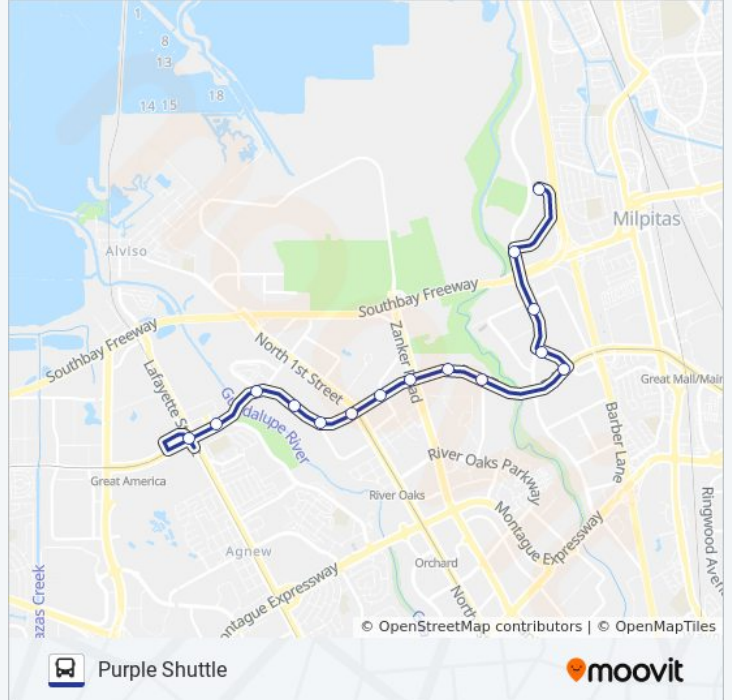

Use the Moovit App to find the closest ACE PURPLE bus station near you and find out when is the next ACE PURPLE bus arriving.

Direction: Purple Shuttle

14 stops

[VIEW LINE SCHEDULE](#)

Ranch & McCarthy (Walmart) (E)

Tasman & 1st (W)

Tasman & Rio Robles (W)

Tasman & Champion (W)

Tasman & Renaissance (W)

Great America ACE Amtrak Station (N)

ACE PURPLE bus Time Schedule

Purple Shuttle Route Timetable:

Sunday	Not Operational
Monday	3:14 PM - 6:14 PM
Tuesday	3:14 PM - 6:14 PM
Wednesday	3:14 PM - 6:14 PM
Thursday	3:14 PM - 6:14 PM
Friday	3:14 PM - 6:14 PM
Saturday	Not Operational

ACE PURPLE bus Info**Direction:** Purple Shuttle**Stops:** 14**Trip Duration:** 25 min**Line Summary:**

Direction: Purple Shuttle

15 stops

[VIEW LINE SCHEDULE](#)

- Great America ACE Amtrak Station (N)
- Tasman & Lick Mill (E)
- Tasman & Vista Montana (E)
- Tasman & Champion (E)
- Tasman & Rio Robles (W)
- Tasman & 1st (E)
- Tasman & Baypointe (E)
- Tasman & Zanker (E)
- Tasman & Morgridge (E)
- Tasman & Cisco (E)
- Alder & Tasman (N)
- McCarthy & Alder (N)
- McCarthy & Bellew (N)
- McCarthy & Ranch (N)
- Ranch & McCarthy (Walmart) (E)