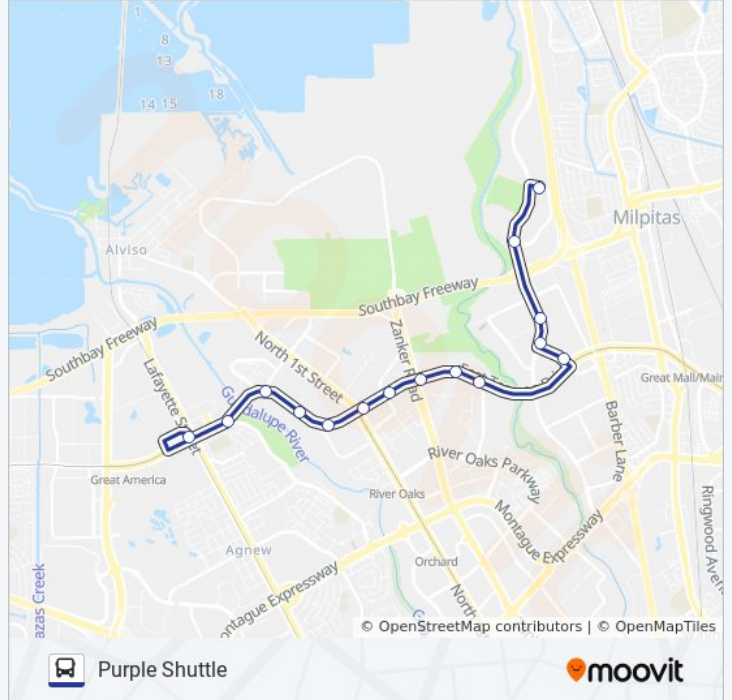

Use the Moovit App to find the closest ACE PURPLE bus station near you and find out when is the next ACE PURPLE bus arriving.

Direction: Purple Shuttle

14 stops

[VIEW LINE SCHEDULE](#)

Ranch & McCarthy (Walmart) (E)

ACE PURPLE bus Info**Direction:** Purple Shuttle**Stops:** 14**Trip Duration:** 25 min**Line Summary:**

Direction: Purple Shuttle

15 stops

[VIEW LINE SCHEDULE](#)

- Great America ACE Amtrak Station (N)
- Tasman & Lick Mill (E)
- Tasman & Vista Montana (E)
- Tasman & Champion (E)
- Tasman & Rio Robles (W)
- Tasman & 1st (E)
- Tasman & Baypointe (E)
- Tasman & Zanker (E)
- Tasman & Morgridge (E)
- Tasman & Cisco (E)
- Alder & Tasman (N)
- McCarthy & Alder (N)
- McCarthy & Bellew (N)
- McCarthy & Ranch (N)
- Ranch & McCarthy (Walmart) (E)

ACE PURPLE bus Info

Direction: Purple Shuttle

Stops: 15

Trip Duration: 23 min

Line Summary:

ACE PURPLE bus time schedules and route maps are available in an offline PDF at moovitapp.com. Use the [Moovit App](#) to see live bus times, train schedule or subway schedule, and step-by-step directions for all public transit in San Francisco - San Jose, CA.