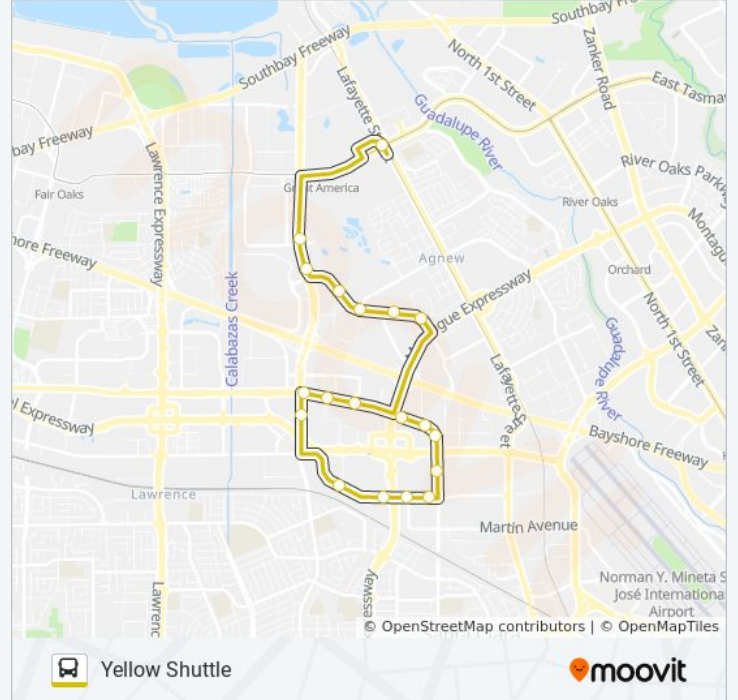

Use the Moovit App to find the closest ACE YELLOW bus station near you and find out when is the next ACE YELLOW bus arriving.

Direction: Yellow Shuttle

20 stops

[VIEW LINE SCHEDULE](#)

Great America ACE Amtrak Station (N)

Bowers & Central (N)

Scott & Bowers (E)

Scott & Coronado (E)

Scott & Octavius (E)

ACE YELLOW bus Time Schedule

Yellow Shuttle Route Timetable:

Sunday	Not Operational
Monday	6:06 AM - 9:28 AM
Tuesday	6:06 AM - 9:28 AM
Wednesday	6:06 AM - 9:28 AM
Thursday	6:06 AM - 9:28 AM
Friday	6:06 AM - 9:28 AM
Saturday	Not Operational

ACE YELLOW bus Info**Direction:** Yellow Shuttle**Stops:** 20**Trip Duration:** 32 min**Line Summary:**

Great America & Patrick Henry (N)

Great America ACE Amtrak Station (N)

ACE YELLOW bus time schedules and route maps are available in an offline PDF at moovitapp.com. Use the [Moovit App](#) to see live bus times, train schedule or subway schedule, and step-by-step directions for all public transit in San Francisco - San Jose, CA.