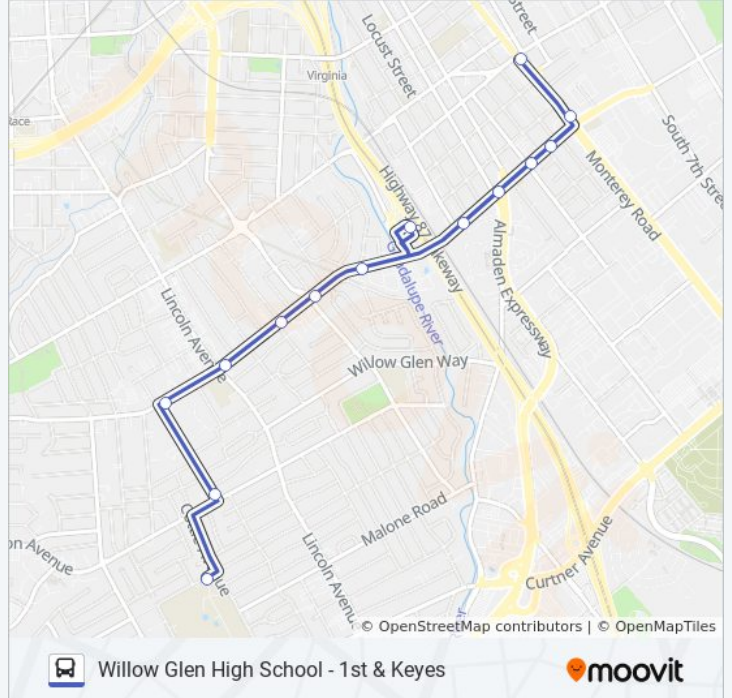

 SCHOOL 256

Willow Glen HS - 1st & Keyes

[Get The App](#)

The SCHOOL 256 bus line (Willow Glen HS - 1st & Keyes) has 2 routes. For regular weekdays, their operation hours are:

(1) 1st & Keyes: 3:28 PM - 3:35 PM(2) Willow Glen High School: 7:55 AM

Use the Moovit App to find the closest SCHOOL 256 bus station near you and find out when is the next SCHOOL 256 bus arriving.

Direction: 1st & Keyes

14 stops

[VIEW LINE SCHEDULE](#)

Dry Creek & Cottle (E)
Newport & Pine (N)
Minnesota & Newport (E)
Minnesota & Lincoln (E)
Minnesota & Curtiss (E)
Minnesota & Bird (E)
Alma & Minnesota (E)
Tamien Station (N)
Alma & Lick (E)
Alma & Vine (E)
Alma & Pomona (E)
Alma & Sanborn (E)
1st & Alma (N)
1st & Keyes / Goodyear (N)

SCHOOL 256 bus Time Schedule

1st & Keyes Route Timetable:

Sunday	Not Operational
Monday	3:28 PM - 3:35 PM
Tuesday	3:28 PM - 3:35 PM
Wednesday	3:28 PM - 3:35 PM
Thursday	3:28 PM - 3:35 PM
Friday	3:28 PM - 3:35 PM
Saturday	Not Operational

SCHOOL 256 bus Info**Direction:** 1st & Keyes**Stops:** 14**Trip Duration:** 20 min**Line Summary:**

Direction: Willow Glen High School

16 stops

[VIEW LINE SCHEDULE](#)

1st & Keyes / Goodyear (S)

Alma & 1st (W)