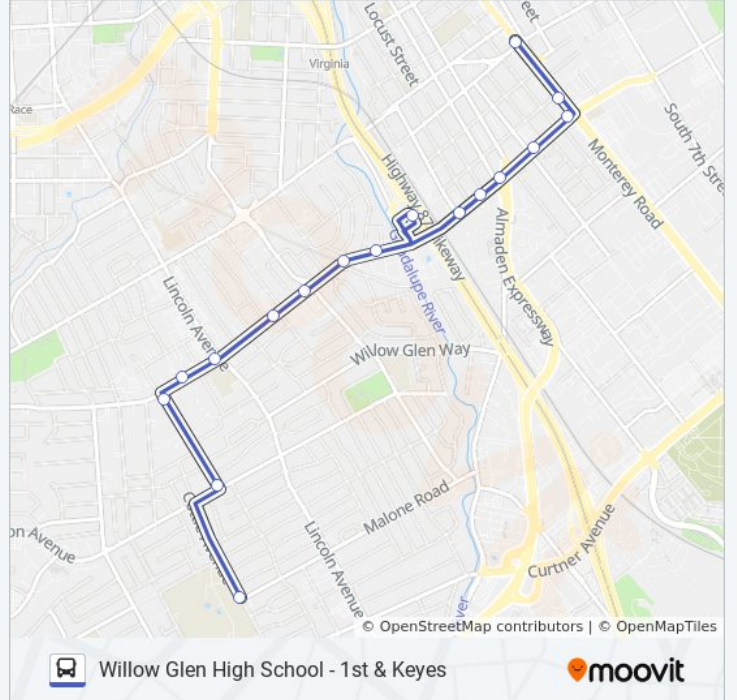

SCHOOL 256 bus time schedules and route maps are available in an offline PDF at moovitapp.com. Use the [Moovit App](#) to see live bus times, train schedule or subway schedule, and step-by-step directions for all public transit in San Francisco - San Jose, CA.

[About Moovit](#) • [MaaS Solutions](#) • [Supported Countries](#) • [Mooviter Community](#)

© 2024 Moovit - All Rights Reserved

Check Live Arrival Times