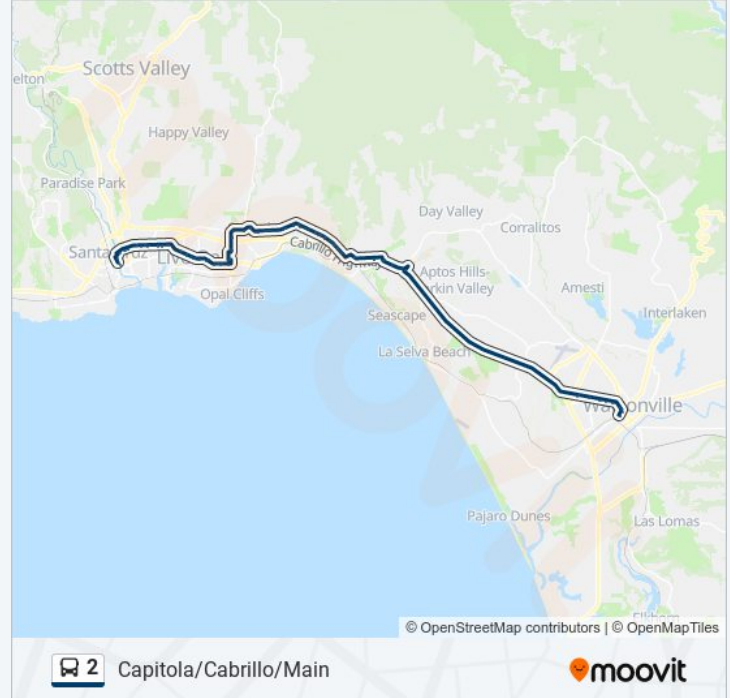

Soquel Dr & Daubenbiss Ave

Soquel Dr & Main

Soquel Dr & E Walnut

Soquel Dr & Capitola Ave

Soquel Dr & Orchard

Soquel Dr & Silver Birch Ln

Soquel Dr & Monterey Ave

Soquel Dr & Park Ave

Soquel Dr & Willowbrook Ln

Soquel Dr & Lower Perimeter Rd (Sesnon House)

Soquel Dr & Cabrillo College Dr

Soquel Dr & Borregas Dr

Soquel Dr & Vienna Dr (Mar Vista Elem)

Soquel Dr & Mar Vista Dr

Soquel Dr & Heather Terrace

Soquel Dr & W Ledyard Way

Soquel Dr & State Park Dr

Soquel Dr (Rancho Del Mar Center)

Soquel Dr & Trout Gulch Rd

Soquel Dr (Creekside Offices)

Soquel Dr (Aptos Gateway)

Soquel Dr & Monroe Ave (Auto Center)

Main & S Green Valley Rd

Main & Ohlone Pkwy

Main & Pennsylvania Dr

Main & Auto Center Dr

Main & Rodriguez

Main & W 5th

W Lake Ave & Main

Watsonville Transit Center