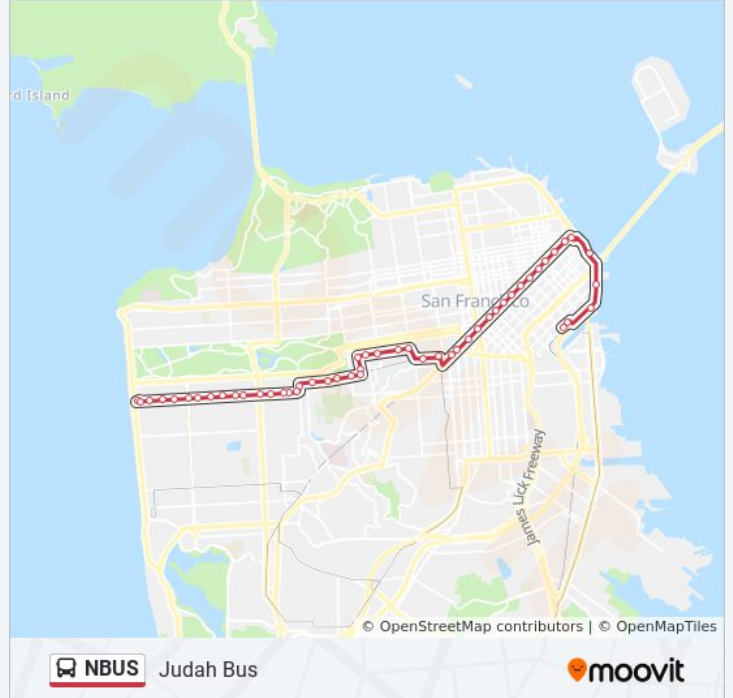

Direction: Ocean Beach

50 stops

[VIEW LINE SCHEDULE](#)

Townsend St & 5th St

Townsend St & 4th St

King St & 2nd St

The Embarcadero & Brannan St

The Embarcadero & Folsom St

NBUS bus Info

Direction: Ocean Beach

Stops: 50

Trip Duration: 48 min

Line Summary:

Divisadero St & Haight St

Haight St & Baker St

Haight St & Masonic Ave

Judah St & 28th Ave

Judah St & 31st Ave

Judah St & 34th Ave

Judah St & Sunset Blvd

Judah St & 40th Ave

Judah St & 43rd Ave

Judah St & 46th Ave

Judah/La Playa/Ocean Beach @ Java Cafe

Judah/La Playa/Ocean Beach

Direction: Townsend and 5th St

48 stops

[VIEW LINE SCHEDULE](#)

Judah/La Playa/Ocean Beach

NBUS bus Time Schedule

Townsend and 5th St Route Timetable:

Sunday	12:00 AM - 11:45 PM
Monday	12:00 AM - 11:40 PM