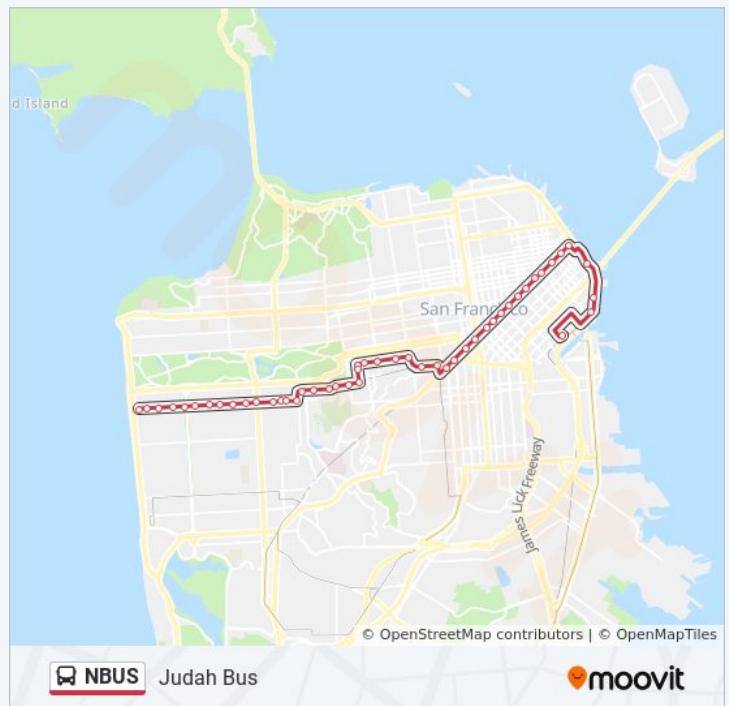

Direction: Ocean Beach

50 stops

[VIEW LINE SCHEDULE](#)

Townsend St & 5th St

Townsend St & 4th St

King St & 2nd St

The Embarcadero & Brannan St

The Embarcadero & Folsom St

NBUS bus Info

Direction: Ocean Beach

Stops: 50

Trip Duration: 48 min

Line Summary:

Divisadero St & Haight St

Haight St & Baker St

Haight St & Masonic Ave

Judah/La Playa/Ocean Beach

Direction: Townsend and 5th St

48 stops

[VIEW LINE SCHEDULE](#)

Judah/La Playa/Ocean Beach

NBUS bus Time Schedule

Townsend and 5th St Route Timetable:

Sunday	12:00 AM - 11:45 PM
Monday	12:00 AM - 11:40 PM

Stops: 48

Trip Duration: 46 min

Line Summary:

Market St & 8th St

Market St & 7th St

Market St & 6th St

Market St & 5th St

Market St & 4th St