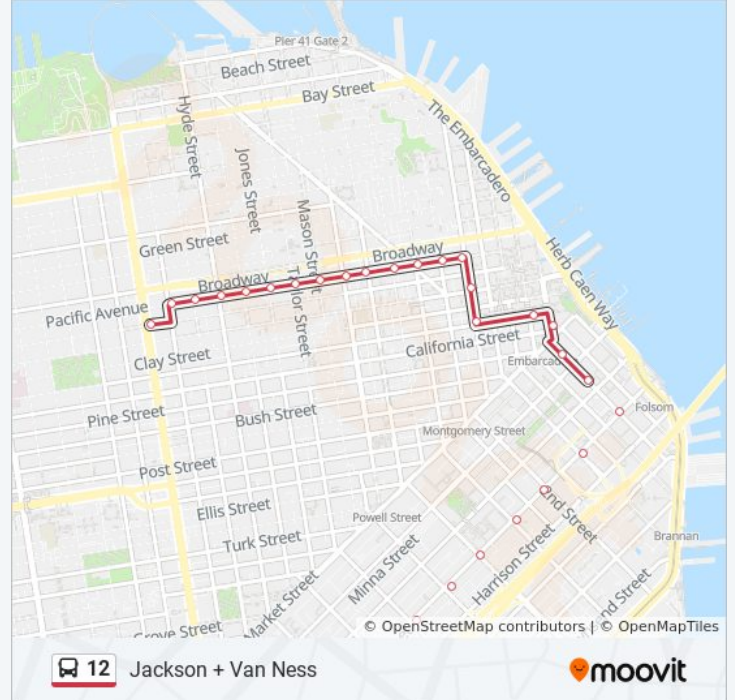

12 bus Info
Direction: Jackson + Van Ness
Stops: 42
Trip Duration: 55 min
Line Summary:

Main St & Folsom St

Main St & Howard St

Main St & Market St

Drumm St & California St

Sacramento St & Davis St

Sansome St & Sacramento St

Pacific Ave & Taylor St

Pacific Ave & Jones St

Pacific Ave & Leavenworth St

Pacific Ave & Hyde St

Pacific Ave & Larkin St

Pacific Ave & Polk St

Jackson St & Van Ness Ave

Direction: Main + Howard

22 stops

[VIEW LINE SCHEDULE](#)

Jackson St & Van Ness Ave

Pacific Ave & Van Ness Ave

Pacific Ave & Polk St

Pacific Ave & Larkin St

Pacific Ave & Hyde St

Pacific Ave & Leavenworth St

Stops: 22

Trip Duration: 21 min

Line Summary:

Direction: Valencia + Cesar Chavez

44 stops

[VIEW LINE SCHEDULE](#)

Jackson St & Van Ness Ave

Pacific Ave & Van Ness Ave