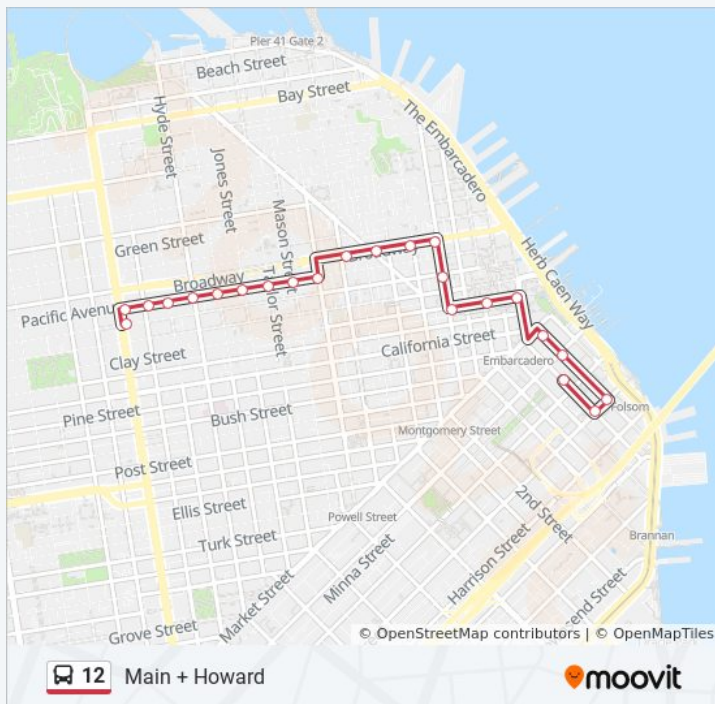

Pacific Ave & Taylor St

Pacific Ave & Jones St

Pacific Ave & Leavenworth St

Pacific Ave & Hyde St

Pacific Ave & Larkin St

Pacific Ave & Polk St

Jackson St & Van Ness Ave

Direction: Main + Howard

Clay St & Sansome St

Clay St & Front St

Clay St & Drumm St

Spear St & Market St

Spear St & Mission St

Spear St & Folsom St

Main St & Howard St

Direction: Main + Howard

Stops: 22

Trip Duration: 21 min

Line Summary:

Direction: Valencia + Cesar Chavez

44 stops

[VIEW LINE SCHEDULE](#)

Jackson St & Van Ness Ave

Pacific Ave & Van Ness Ave