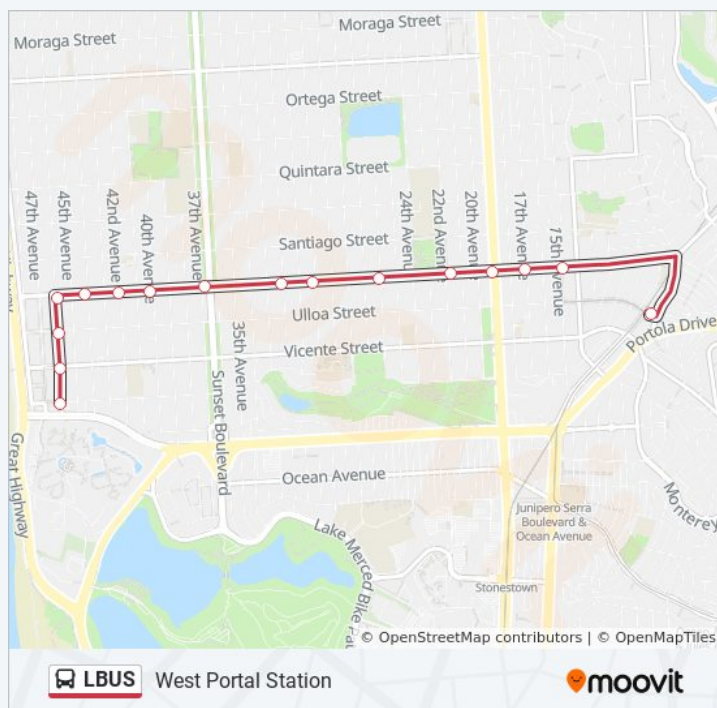

**Direction: SF Zoo**

40 stops

[VIEW LINE SCHEDULE](#)

Steuart St & Mission St

Steuart St & Market St

Market St & Drumm St

Market St & Battery St

Market St & 2nd St

**Direction:** SF Zoo

**Stops:** 40

**Trip Duration:** 18 min

**Line Summary:**

- Market St & Larkin St
- Market St & Van Ness Ave
- Market St & Gough St
- Market St & Laguna St
- Market St & Buchanan St
- Market St & Church St
- Market St & Sanchez St
- Market St & 16th St
- Market St & Castro St
- Market St & Clayton St
- Portola Dr & Burnett Ave
- Woodside Ave & Portola Dr
- Ulloa St & Lenox Way
- Ulloa St & Forest Side Ave
- 15th Ave & Taraval St
- Taraval St & 19th Ave
- Taraval St & 23rd Ave
- Taraval St & 26th Ave
- Taraval St & 30th Ave
- Taraval St & 32nd Ave
- Taraval St & Sunset Blvd
- Taraval St & 40th Ave
- Taraval St & 42nd Ave
- Taraval St & 44th Ave
- Taraval St & 46th Ave
- 46th Ave & Ulloa St
- 46th Ave & Vicente St
- Vicente St & 47th Ave
- Wawona/46th Ave /SF Zoo

46th Ave & Vicente St

46th Ave & Ulloa St

46th Ave & Taraval St

Taraval St & 44th Ave

Taraval St & 42nd Ave

Taraval St & 40th Ave

Taraval St & Sunset Blvd

Taraval St & 32nd Ave

### LBUS bus Info

**Direction:** West Portal Station

**Stops:** 16

**Trip Duration:** 16 min

**Line Summary:**

LBUS bus time schedules and route maps are available in an offline PDF at [moovitapp.com](https://moovitapp.com). Use the [Moovit App](#) to see live bus times, train schedule or subway schedule, and step-by-step directions for all public transit in San Francisco - San Jose, CA.