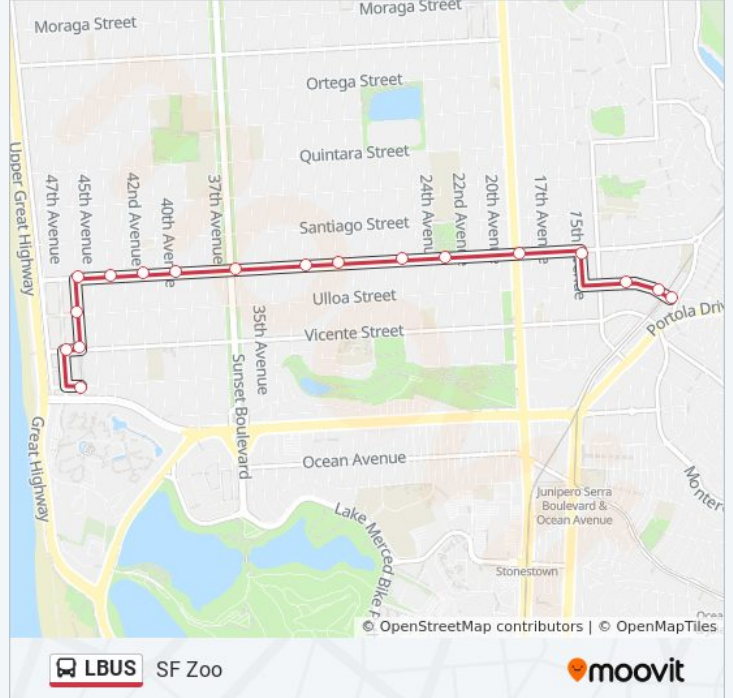

### LBUS bus Info

**Direction:** Ferry Plaza

**Stops:** 40

**Trip Duration:** 58 min

**Line Summary:**

 [LBUS bus Line Map](#)

Market St & Sanchez St

Market St & Church St

**Direction: SF Zoo**

40 stops

[VIEW LINE SCHEDULE](#)

Steuart St & Mission St

Steuart St & Market St

Market St & Drumm St

Market St & Battery St

Market St & 2nd St

**Direction:** SF Zoo

**Stops:** 40

**Trip Duration:** 18 min

**Line Summary:**

- Market St & Larkin St
- Market St & Van Ness Ave
- Market St & Gough St
- Market St & Laguna St
- Market St & Buchanan St
- Market St & Church St
- Market St & Sanchez St
- Market St & 16th St
- Market St & Castro St
- Market St & Clayton St
- Portola Dr & Burnett Ave
- Woodside Ave & Portola Dr
- Ulloa St & Lenox Way
- Ulloa St & Forest Side Ave
- 15th Ave & Taraval St
- Taraval St & 19th Ave
- Taraval St & 23rd Ave
- Taraval St & 26th Ave
- Taraval St & 30th Ave
- Taraval St & 32nd Ave
- Taraval St & Sunset Blvd
- Taraval St & 40th Ave
- Taraval St & 42nd Ave
- Taraval St & 44th Ave
- Taraval St & 46th Ave
- 46th Ave & Ulloa St
- 46th Ave & Vicente St
- Vicente St & 47th Ave
- Wawona/46th Ave /SF Zoo