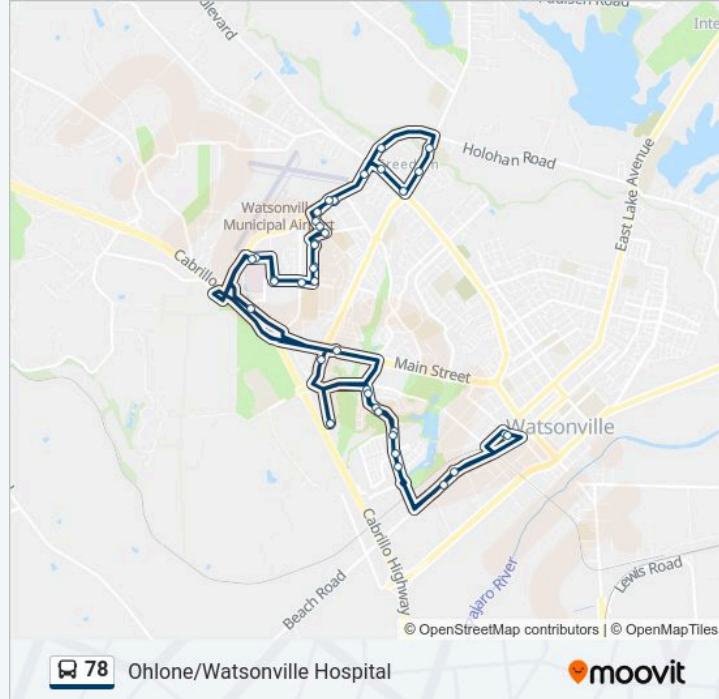

78 bus Info

Direction: Ohlone/Watsonville Hospital

Stops: 39

Trip Duration: 54 min

Line Summary:

Freedom Blvd & Green Valley Rd

Freedom Blvd & Airport Blvd (Freedom Centre)

Airport Blvd & Freedom

Airport Blvd (Airport)

Ross Ave & Chappell Rd

Ross Ave & Holly Dr

Sunnyhills Dr & Shady Oaks Dr

Shady Oaks Dr & Jeanette Way

Anna & Hanger Way

Neilson & Airport Blvd (Wats. Hospital)

S Green Valley Rd & Main

Westridge Dr (Government Center)

Ohlone Pkwy & Harkins Slough Rd

Ohlone Pkwy & Kingfisher Dr

Ohlone Pkwy & Loma Vista

Ohlone Pkwy & Bree Ln

W Beach & Industrial Rd

Watsonville Transit Center

78 bus time schedules and route maps are available in an offline PDF at moovitapp.com. Use the Moovit App to see live bus times, train schedule or subway schedule, and step-by-step directions for all public transit in San Francisco - San Jose, CA.

© 2024 Moovit - All Rights Reserved