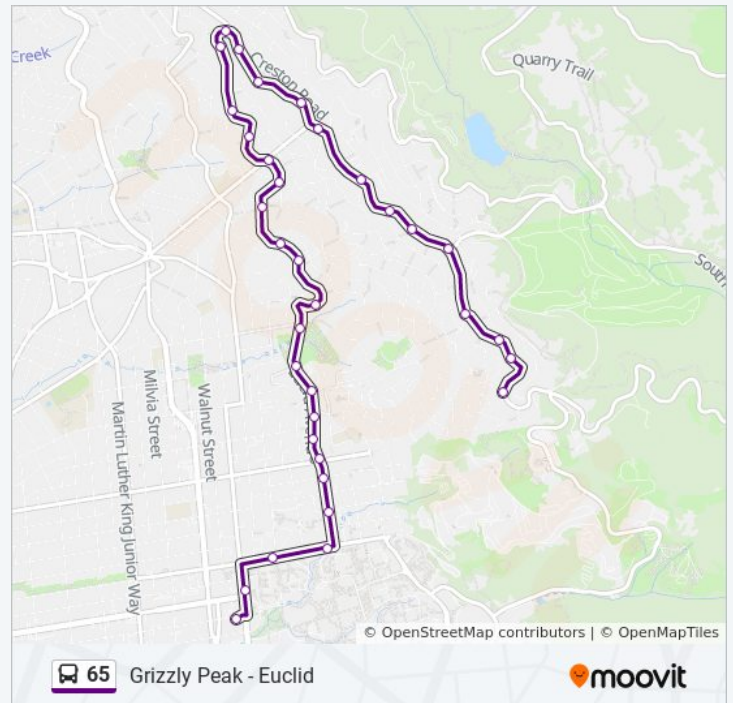

Grizzly Peak Blvd & Stevenson Av

Grizzly Peak Blvd & Shasta Rd

Grizzly Peak Blvd & Arcade Av

Grizzly Peak Blvd & Hill Rd

Monday	7:55 AM - 6:35 PM
Tuesday	7:55 AM - 6:35 PM
Wednesday	7:55 AM - 6:35 PM
Thursday	7:55 AM - 6:35 PM
Friday	7:55 AM - 6:35 PM
Saturday	Not Operational

65 bus Info

Direction: Senior Ave. Loop

Stops: 34

Trip Duration: 21 min

Line Summary:

Grizzly Peak Blvd & Avenida Dr

Grizzly Peak Blvd + Senior Av

65 bus time schedules and route maps are available in an offline PDF at moovitapp.com. Use the [Moovit App](#) to see live bus times, train schedule or subway schedule, and step-by-step directions for all public transit in San Francisco - San Jose, CA.