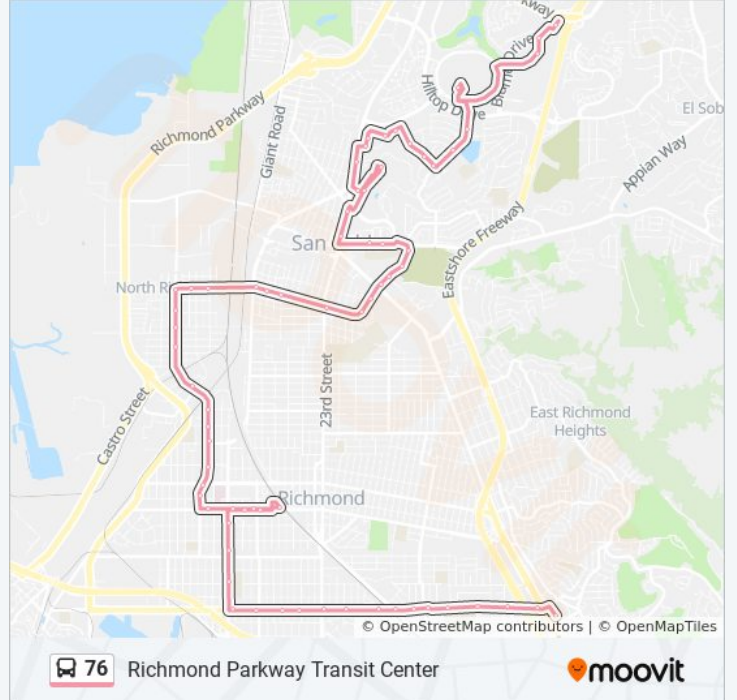

Church Ln & San Pablo Adult Senior Center

Church Ln & San Pablo Av

Church Ln & Willow Rd

Church Ln & St Joseph Cemetery

Church Ln & El Portal Dr

Road 20 & Abella Circle (Opposite Helms Mid

Sch)

Road 20 & Abella Circle(Opposite Community Ctr)

San Pablo Av & Purisima St

San Pablo Av & El Portal Dr

Mission Bell Dr & College Ln

Contra Costa College

College Ln & Mission Bell Dr

San Pablo Av & Rivers St

Lancaster Dr & Aberdeen Way

Aberdeen Way & Gospel Church

Aberdeen Way & Lancaster Dr

Lancaster Dr & Southampton Ct

Birmingham Dr & Oxford Av

2953 Birmingham Dr

Birmingham Dr & Shane Dr

3046 Shane Dr

Shane Dr & Gilma Dr

Hilltop Mall