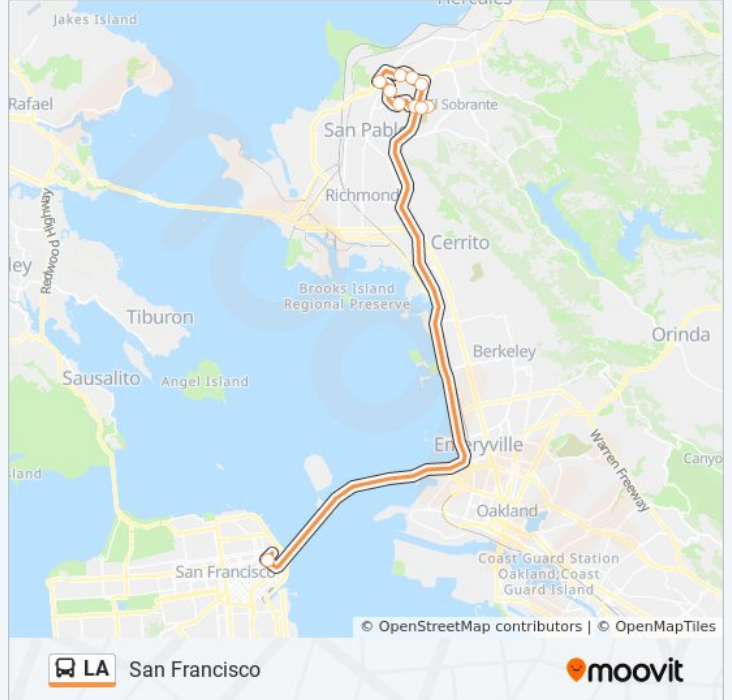

LA bus time schedules and route maps are available in an offline PDF at moovitapp.com. Use the [Moovit App](#) to see live bus times, train schedule or subway schedule, and step-by-step directions for all public transit in San Francisco - San Jose, CA.

[About Moovit](#) • [MaaS Solutions](#) • [Supported Countries](#) • [Mooviter Community](#)

© 2024 Moovit - All Rights Reserved

Check Live Arrival Times