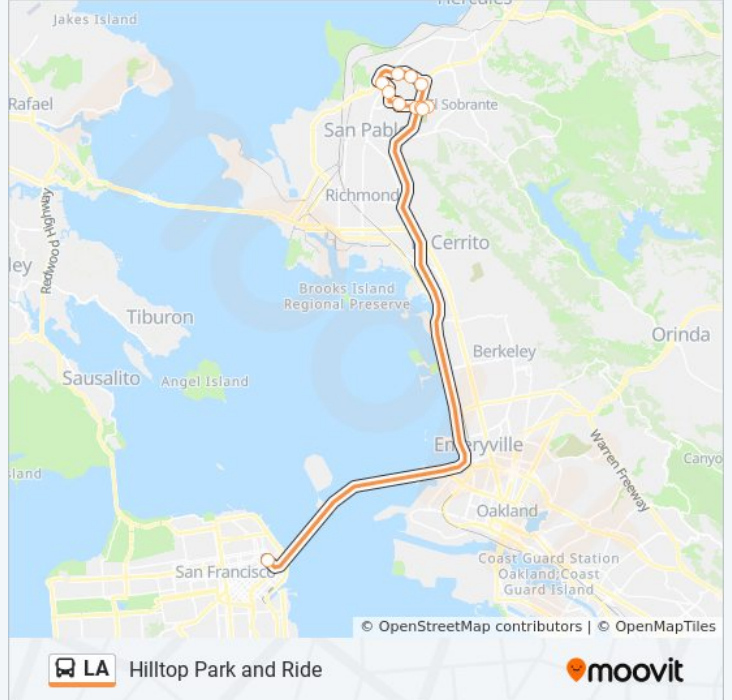

### Direction: Hilltop Park and Ride

11 stops

[VIEW LINE SCHEDULE](#)

- Salesforce Transit Center Bay 8
- Richmond Pkwy Transit Center (Park & Ride)
- Richmond Pkwy #3400/Hilltop Bayview
- Richmond Pkwy & Lakeside Dr
- Hilltop Dr & Vista Del Mar
- Hilltop Dr & Hillview Dr (Hilltop Village)
- Shane Dr & Hilltop Mall Rd
- Hilltop Dr & Eastshore Fwy
- Hilltop Dr & I-80 Offramp
- Park Central & Hilltop Dr
- Hilltop Dr & Park & Ride

### LA bus Info

**Direction:** Hilltop Park and Ride

**Stops:** 11

**Trip Duration:** 56 min

**Line Summary:**

**Direction: San Francisco**

10 stops

[VIEW LINE SCHEDULE](#)

- Park Central & Hilltop Dr
- Hilltop Dr & Park & Ride
- Hilltop Dr & Eastshore Fwy
- Shane Dr & Hilltop Mall Rd
- Hilltop Dr & Hillview Dr
- Hilltop Dr & Vista Del Mar
- Richmond Pkwy & Lakeside Dr
- 3400 Richmond Pkwy
- Richmond Pkwy Transit Center (Park & Ride)
- Salesforce Transit Center