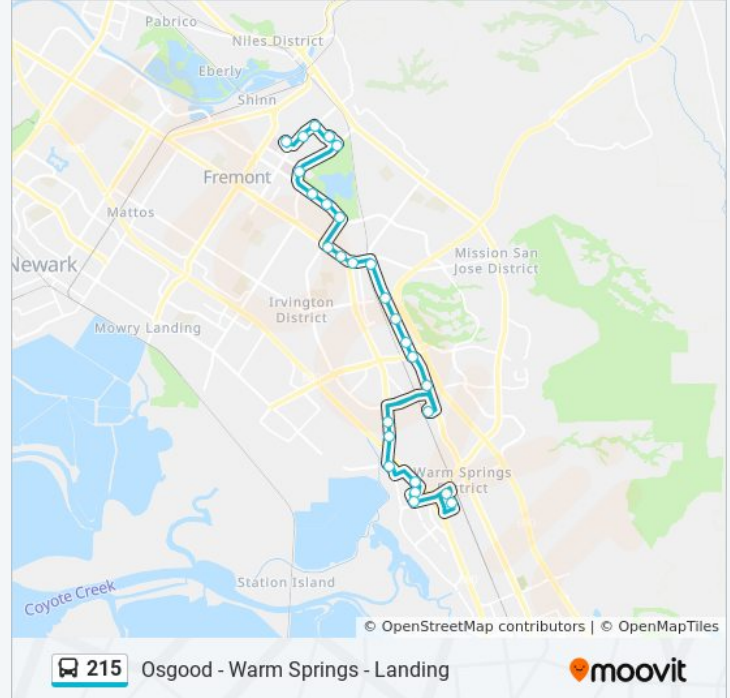

Warm Springs BART

S Grimmer Blvd & Old Warm Springs Blvd

Fremont Blvd & Ingot St

Fremont Blvd & Industrial Dr

46401 Landing Pkwy

46555 Landing Pkwy

Landing Pkwy & Warren Av

Benicia St & Auburn St

Landing Pkwy & Warren Av

215 bus time schedules and route maps are available in an offline PDF at moovitapp.com. Use the [Moovit App](#) to see live bus times, train schedule or subway schedule, and step-by-step directions for all public transit in San Francisco - San Jose, CA.

[About Moovit](#) • [MaaS Solutions](#) • [Supported Countries](#) • [Mooviter Community](#)

© 2024 Moovit - All Rights Reserved

Check Live Arrival Times