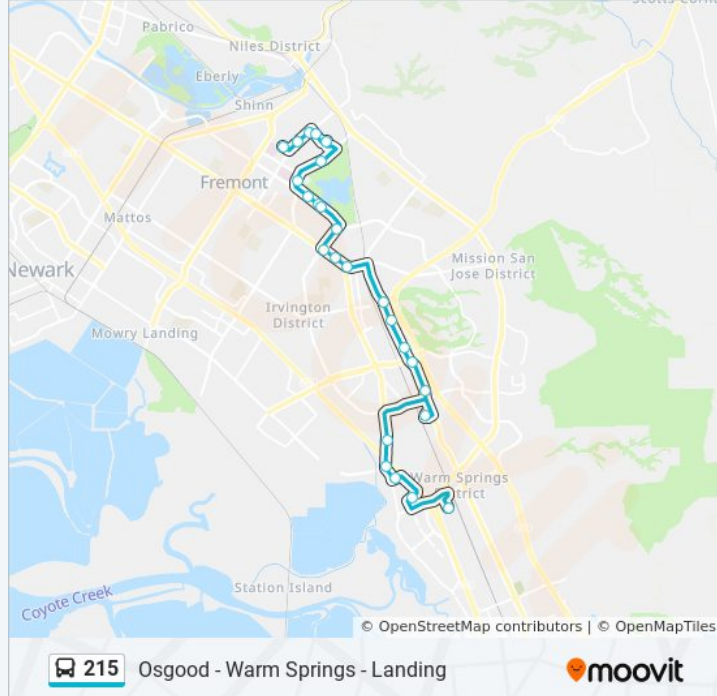

Direction: Fremont BART

26 stops

[VIEW LINE SCHEDULE](#)

- Landing Pkwy & Warren Av
- Landing Pkwy & Tennis Court
- Landing Pkwy & Fremont Blvd
- Fremont Blvd & I 880 Fwy
- Fremont Blvd & Industrial Dr
- S Grimmer Blvd & Wisdom Way
- Warm Springs BART
- Osgood Rd & Prune Av
- Osgood Rd & Auto Mall Pkwy
- Osgood Rd & Osgood Ct
- Osgood Rd & Stratford (Stratford School)
- Osgood Rd & Blacow Rd
- Washington Blvd & Fremont Blvd
- Fremont Blvd & Chapel Way
- Fremont Blvd & Grimmer Blvd
- Grimmer Blvd & Paseo Padre Pkwy
- Paseo Padre Pkwy & Mission View Dr
- Paseo Padre Pkwy & Senior Center
- Paseo Padre Pkwy & Sailway Dr
- Stevenson Blvd & Fremont Main Library
- Stevenson Blvd & Guardino Dr
- Gallaudet Dr & In School For D

215 bus Info

Direction: Fremont BART

Stops: 26

Trip Duration: 34 min

Line Summary:

Gallaudet Dr & Walnut Av

Walnut Av & Gallaudet Dr

Walnut Av & Guardino Dr

Fremont BART

Direction: West Warren Ave. & Landing Parkway

27 stops

[VIEW LINE SCHEDULE](#)

Fremont BART

Walnut Av & Guardino Dr

Walnut Av & Gallaudet Dr

Gallaudet Dr & In School For Deaf

Direction: West Warren Ave. & Landing Parkway

Stops: 27

Trip Duration: 47 min

Line Summary:

Warm Springs BART

S Grimmer Blvd & Old Warm Springs Blvd

Fremont Blvd & Ingot St

Fremont Blvd & Industrial Dr