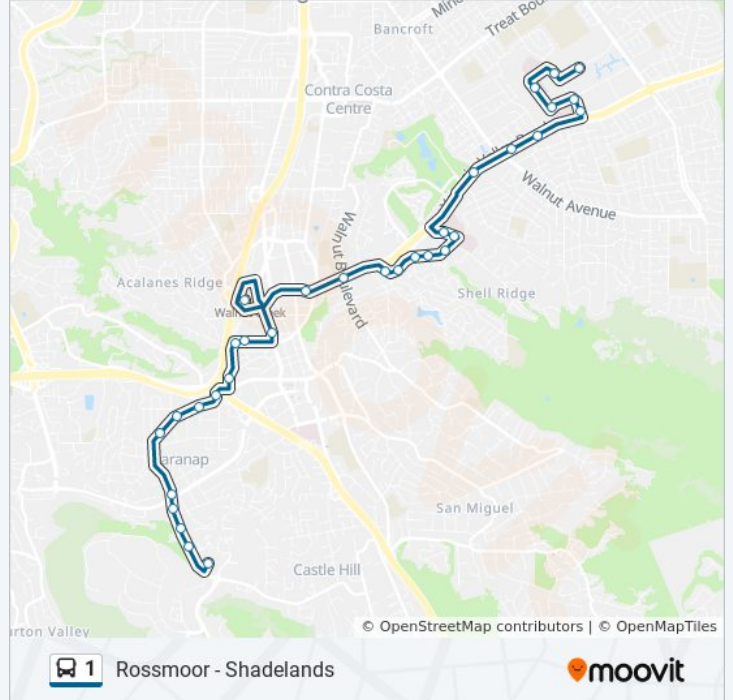

1 bus Info

Direction: Rossmoor via Walnut Creek BART
Stops: 30
Trip Duration: 50 min
Line Summary:

Boulevard Way and Nicholson Rd

Boulevard Way and Rule Ct

Boulevard Way and Saranap Ave

Boulevard Way and Kinney Dr

Stops: 32

Trip Duration: 51 min

Line Summary:

Montego and Tampico

Montego and Tampico

Montego and Satellite Senior Homes

John Muir Medical Center Walnut Creek @ Bldg #133

John Muir Medical Center Walnut Creek

Ygnacio Valley Rd and Chase Bank

Ygnacio Valley Rd and Diablo Creek Dentistry

Ygnacio Valley Rd and Wimbledon Rd

N Wiget Ln and Ygnacio Valley Rd

N Wiget Ln and Shadelands Dr

Shadelands Dr and Lennon Ln

Lennon Ln and N Wiget Ln

N Wiget Ln and Mitchell Dr

Mitchell Dr and Park and Ride Lot

1 bus time schedules and route maps are available in an offline PDF at moovitapp.com. Use the [Moovit App](#) to see live bus times, train schedule or subway schedule, and step-by-step directions for all public transit in San Francisco - San Jose, CA.