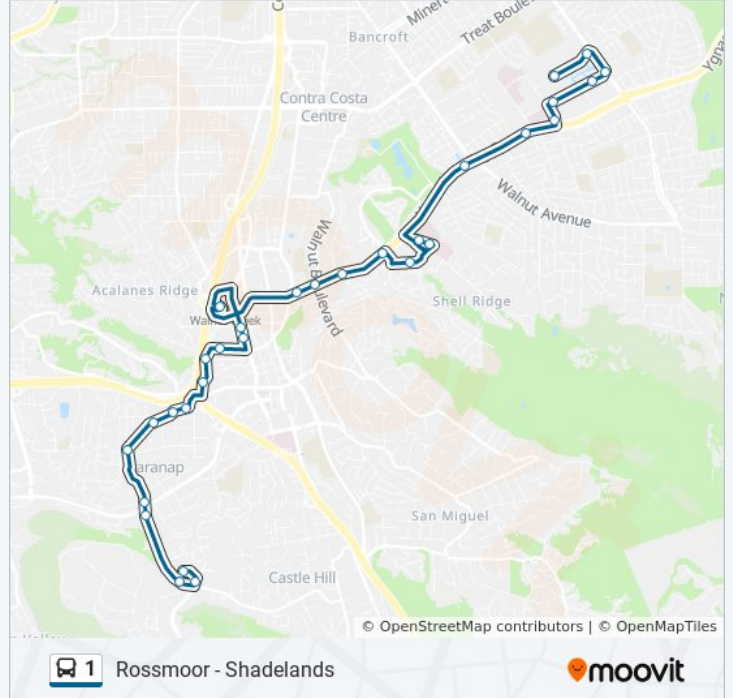

Direction: Rossmoor via Walnut Creek BART
 30 stops
[VIEW LINE SCHEDULE](#)

- Mitchell Dr and Park and Ride Lot
- Mitchell Dr and OAK Grove Rd
- OAK Grove Rd and Shadelands Dr
- Shadelands Dr and N via Monte
- Shadelands Dr and N Wiget Ln
- N Wiget Ln and Ygnacio Valley Rd
- Ygnacio Valley Rd and Lennon Ln
- Ygnacio Valley Rd and Bancroft Rd
- John Muir Medical Center Walnut Creek @ Bldg #133
- John Muir Medical Center Walnut Creek
- Montego and Tampico
- Ygnacio Valley Rd and Marchbanks Dr
- Ygnacio Valley Rd and Homestead Ave
- Ygnacio Valley Rd and Walnut Blvd
- Ygnacio Valley Rd and N Civic Dr
- Walnut Creek BART
- N California Blvd and Lacassie Ave
- N California Blvd and Cole Ave
- Trinity Ave and St Pauls Episcopal Church
- Oakland Blvd and Almond Ave
- Oakland Blvd and Planned Parenthood-Walnut Creek Health Center

1 bus Info

Direction: Rossmoor via Walnut Creek BART
Stops: 30
Trip Duration: 50 min
Line Summary:

Boulevard Way and Nicholson Rd

Boulevard Way and Rule Ct

Boulevard Way and Saranap Ave

Boulevard Way and Kinney Dr

Boulevard Way and Olympic Blvd

Tice Valley Blvd and Olympic Blvd

Tice Valley Blvd and Del Valle Theatre

Rossmoor Pkwy and Tice Valley Blvd

Rossmoor Shopping Center

Direction: Shadelands via Walnut Creek BART

32 stops

[VIEW LINE SCHEDULE](#)

Rossmoor Shopping Center

Tice Valley Blvd and Rolling Hills Dr

Tice Valley Blvd and Byron Park

Tice Valley Blvd and Westborough Ln

Boulevard Way and Olympic Blvd

Boulevard Way and Iris Ln