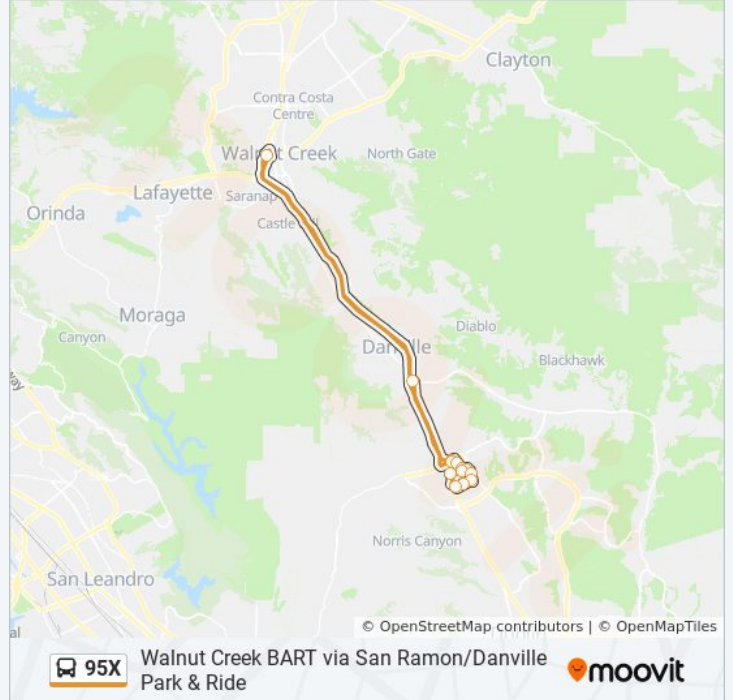

Use the Moovit App to find the closest 95X bus station near you and find out when is the next 95X bus arriving.

Direction: Walnut Creek BART via Danville Park & Ride/ San Ramon

15 stops

[VIEW LINE SCHEDULE](#)

- Walnut Creek BART
- Danville Park and Ride
- Crow Canyon Rd and Crow Canyon Pl
- Camino Ramon and Crow Canyon Rd
- Camino Ramon and Norris Canyon Rd
- Norris Canyon Rd and Camino Ramon
- Annabel Ln and End
- Bishop Ranch 8
- Executive Pkwy and Bishop Dr and Camino Ramon
- San Ramon Transit Center
- Bishop Ranch 15
- Norris Canyon Rd and Iron Horse Trail
- Camino Ramon and Norris Canyon Rd
- Crow Canyon Rd and Crow Canyon Pl
- Walnut Creek BART

- Walnut Creek BART
- Crow Canyon Rd and Crow Canyon Pl
- Camino Ramon and Crow Canyon Rd
- Camino Ramon and Norris Canyon Rd
- Norris Canyon Rd and Camino Ramon
- Annabel Ln and End
- Bishop Ranch 8
- Executive Pkwy and Bishop Dr and Camino Ramon
- San Ramon Transit Center
- Bishop Ranch 15
- Norris Canyon Rd and Iron Horse Trail
- Camino Ramon and Norris Canyon Rd
- Crow Canyon Rd and Crow Canyon Pl
- Danville Park and Ride
- Walnut Creek BART

95X bus Info

Direction: Walnut Creek BART via San Ramon/Danville Park & Ride

Stops: 15

Trip Duration: 53 min

Line Summary:

95X bus time schedules and route maps are available in an offline PDF at moovitapp.com. Use the [Moovit App](#) to see live bus times, train schedule or subway schedule, and step-by-step directions for all public transit in San Francisco - San Jose, CA.