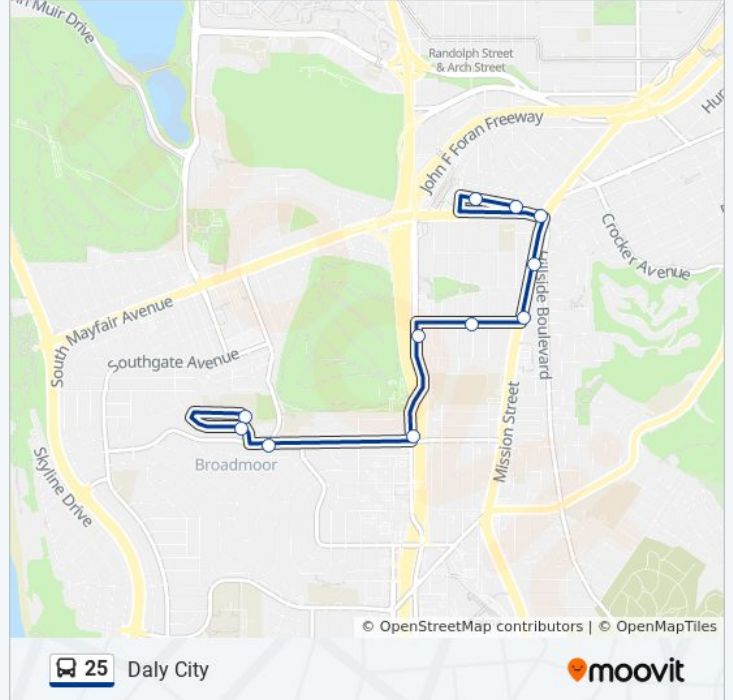

Direction: Ben Franklin School

10 stops

[VIEW LINE SCHEDULE](#)

Los Olivos Ave & San Diego Ave

Los Olivos Ave & Santa Barbara Ave

John Daly Blvd & Mission St

Mission St & Parkview Ave

Mission St & Westlake Ave

Direction: Daly City

11 stops

[VIEW LINE SCHEDULE](#)

Stewart Ave & Maddux Dr-Ben Franklin Is

Maddux Dr & Stewart Ave

87th St & Nimitz Dr

Junipero Serra Blvd & School St

Junipero Serra Blvd & Citrus Ave

Westlake Ave & Woodrow St

Mission St & Eastlake Ave

Mission St & Alp Ave

John Daly Blvd & Mission St

Los Olivos Ave & San Diego Ave

Los Olivos Ave & Santa Barbara Ave

25 bus Time Schedule

Daly City Route Timetable:

Sunday	Not Operational
Monday	3:05 PM
Tuesday	3:05 PM
Wednesday	1:40 PM
Thursday	3:05 PM
Friday	3:05 PM
Saturday	Not Operational

25 bus Info

Direction: Daly City

Stops: 11

Trip Duration: 18 min

Line Summary: