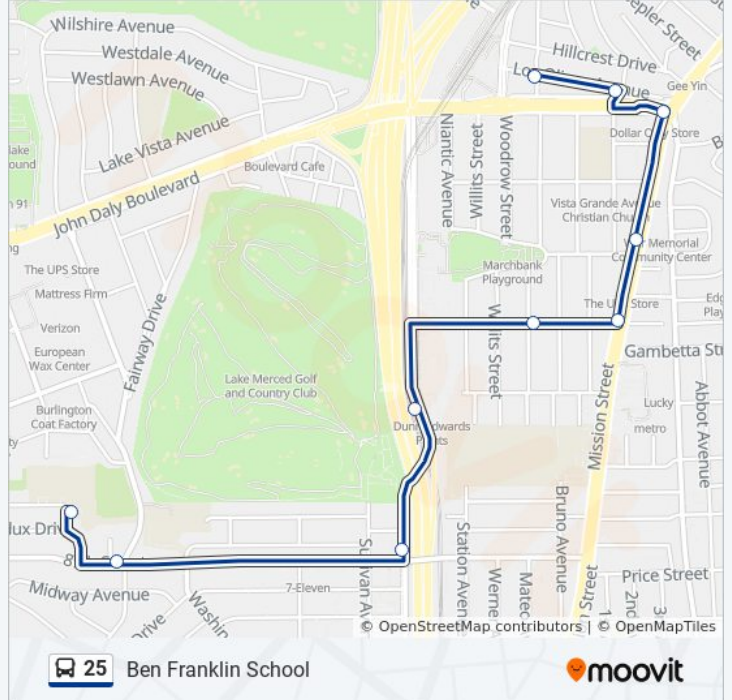

Direction: Ben Franklin School

10 stops

[VIEW LINE SCHEDULE](#)

Los Olivos Ave & San Diego Ave

Los Olivos Ave & Santa Barbara Ave

John Daly Blvd & Mission St

Mission St & Parkview Ave

Mission St & Westlake Ave

Westlake Ave & Woodrow St

Junipero Serra Blvd & Citrus Ave

Junipero Serra Blvd & 87th St

87th St & Park Plaza Dr

Stewart Ave & Maddux Dr-Ben Franklin Is

25 bus Time Schedule

Ben Franklin School Route Timetable:

Sunday	Not Operational
Monday	7:46 AM
Tuesday	7:46 AM
Wednesday	7:46 AM
Thursday	7:46 AM
Friday	7:46 AM
Saturday	Not Operational

25 bus Info

Direction: Ben Franklin School

Stops: 10

Trip Duration: 14 min

Line Summary:

Direction: Daly City

11 stops

[VIEW LINE SCHEDULE](#)

Stewart Ave & Maddux Dr-Ben Franklin Is

Maddux Dr & Stewart Ave

87th St & Nimitz Dr

Junipero Serra Blvd & School St

Junipero Serra Blvd & Citrus Ave