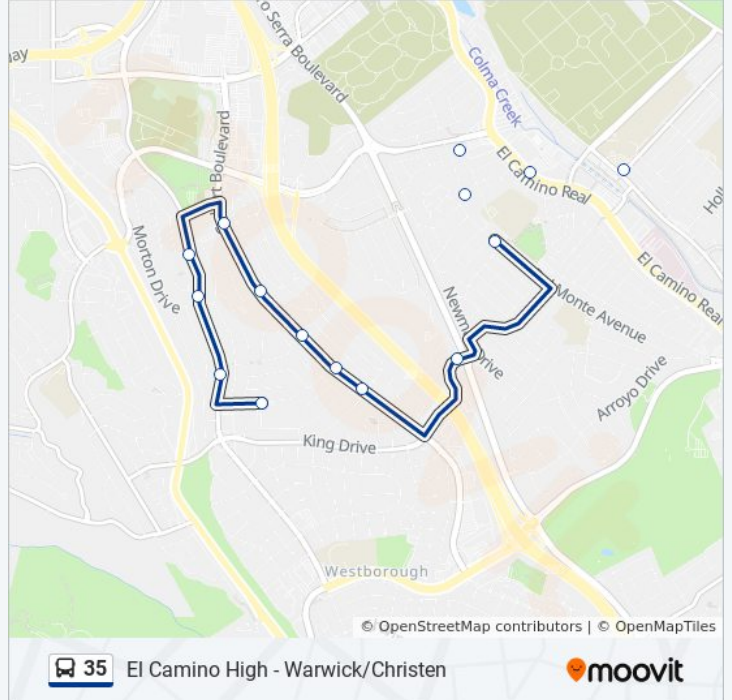

Direction: Daly City

15 stops

[VIEW LINE SCHEDULE](#)

- Evergreen Ave & Mission Rd-El Camino Hs
- El Camino Real & Costco
- Camaritas Ave & Hickey Blvd
- Alta Loma Ave & Del Monte Ave
- Del Monte Ave & Romney Ave
- King Dr & Junipero Serra Blvd
- Gellert Blvd & Verducci Dr
- Gellert Blvd & Warwick St
- Gellert Blvd & S Lycett St
- Gellert Blvd & Margate St
- Gellert Blvd & Victoria St
- Callan Blvd & Victoria Dr
- Callan Blvd & Heath Ct
- Callan Blvd & Beverly St
- Warwick St & Christen Ave

35 bus Time Schedule

Daly City Route Timetable:

| | |
|-----------|-------------------|
| Sunday | Not Operational |
| Monday | 3:25 PM - 3:35 PM |
| Tuesday | 3:25 PM - 3:35 PM |
| Wednesday | 2:00 PM - 2:33 PM |
| Thursday | 3:25 PM - 3:35 PM |
| Friday | 3:25 PM - 3:35 PM |
| Saturday | Not Operational |

35 bus Info

Direction: Daly City

Stops: 15

Trip Duration: 13 min

Line Summary:

Direction: El Camino Hs

18 stops

[VIEW LINE SCHEDULE](#)

- Warwick St & Christen Ave
- Warwick St & Callan Blvd
- Callan Blvd & Beverly St
- Callan Blvd & Morton Dr
- Callan Blvd & Victoria St
- Gellert Blvd & Victoria St
- Gellert Blvd & Margate St
- Gellert Blvd & S Lycett St
- Gellert Blvd & Warwick St
- Gellert Blvd & Verducci Dr
- King Dr & Junipero Serra Blvd
- San Felipe Ave & Del Monte Ave
- Del Monte Ave & Romney Ave
- Alta Loma Ave & Del Monte Ave
- Camaritas Ave & Hickey Blvd
- El Camino Real & Hickey Blvd
- El Camino Real & McLellan Dr-South SF BART
- Mission Rd & Evergreen Ave-South SF