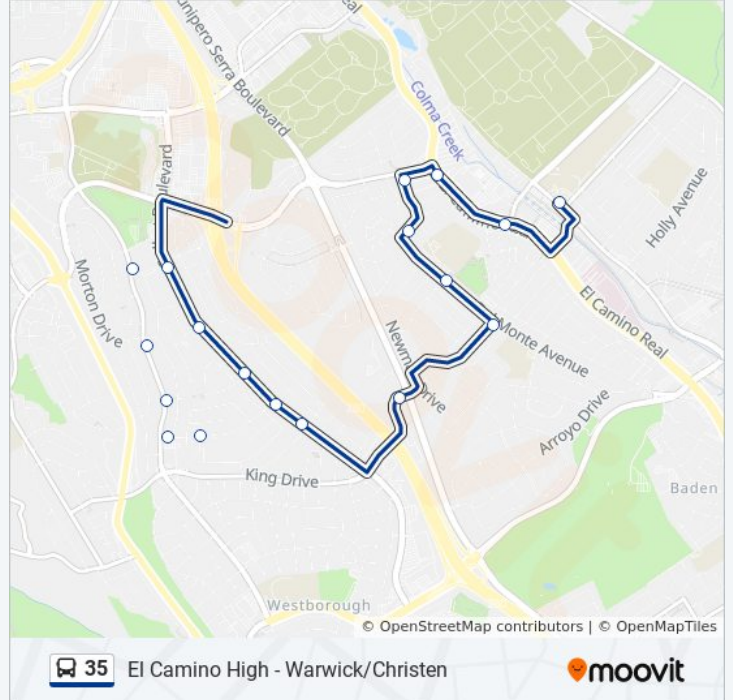

Direction: Daly City

15 stops

[VIEW LINE SCHEDULE](#)

- Evergreen Ave & Mission Rd-El Camino Hs
- El Camino Real & Costco
- Camaritas Ave & Hickey Blvd
- Alta Loma Ave & Del Monte Ave
- Del Monte Ave & Romney Ave
- King Dr & Junipero Serra Blvd
- Gellert Blvd & Verducci Dr
- Gellert Blvd & Warwick St
- Gellert Blvd & S Lycett St
- Gellert Blvd & Margate St
- Gellert Blvd & Victoria St
- Callan Blvd & Victoria Dr
- Callan Blvd & Heath Ct
- Callan Blvd & Beverly St
- Warwick St & Christen Ave

35 bus Info

Direction: Daly City

Stops: 15

Trip Duration: 13 min

Line Summary:

Direction: El Camino Hs

18 stops

[VIEW LINE SCHEDULE](#)

- Warwick St & Christen Ave
- Warwick St & Callan Blvd
- Callan Blvd & Beverly St
- Callan Blvd & Morton Dr
- Callan Blvd & Victoria St
- Gellert Blvd & Victoria St
- Gellert Blvd & Margate St
- Gellert Blvd & S Lycett St
- Gellert Blvd & Warwick St
- Gellert Blvd & Verducci Dr
- King Dr & Junipero Serra Blvd
- San Felipe Ave & Del Monte Ave
- Del Monte Ave & Romney Ave
- Alta Loma Ave & Del Monte Ave
- Camaritas Ave & Hickey Blvd
- El Camino Real & Hickey Blvd
- El Camino Real & McLellan Dr-South SF BART
- Mission Rd & Evergreen Ave-South SF

35 bus Info

Direction: El Camino Hs

Stops: 18

Trip Duration: 21 min

Line Summary:

35 bus time schedules and route maps are available in an offline PDF at moovitapp.com. Use the [Moovit App](#) to see live bus times, train schedule or subway schedule, and step-by-step directions for all public transit in San Francisco - San Jose, CA.