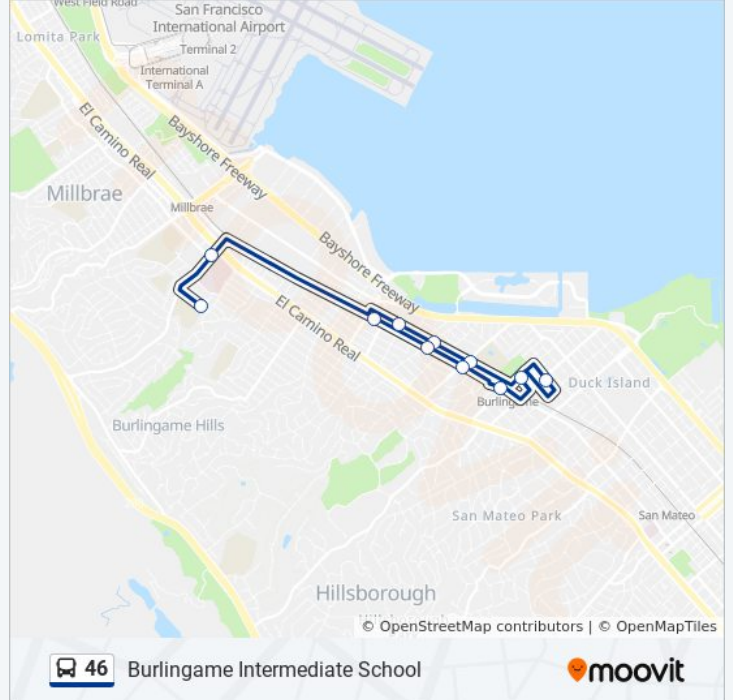

Direction: Burlingame

11 stops

[VIEW LINE SCHEDULE](#)

Quesada Way & Trousdale Dr-Burlingame School

Trousdale Dr & Magnolia Ave

California Dr & Broadway

California Dr & Sanchez Ave

California Dr & Morrell Ave

California Dr & OAK Grove Ave

California Dr & North Ln

Burlingame Ave & Myrtle Rd

Arundel Rd & Howard Ave

Carolan Ave & OAK Grove Ave

1060 Carolan Ave

46 bus Time Schedule

Burlingame Route Timetable:

Direction: Burlingame Intermediate School

11 stops

[VIEW LINE SCHEDULE](#)

- California Dr & Broadway
- California Dr & Morrell Ave
- California Dr & OAK Grove Ave
- California Dr & North Ln
- Burlingame Ave & Myrtle Rd
- Arundel Rd & Howard Ave
- Carolan Ave & OAK Grove Ave
- Carolan Ave & Morrell Ave
- 1060 Carolan Ave
- Trousdale Dr & Magnolia Ave
- Quesada Way & Trousdale Dr-Burlingame School

46 bus Info

Direction: Burlingame Intermediate School

Stops: 11

Trip Duration: 22 min

Line Summary:

46 bus time schedules and route maps are available in an offline PDF at moovitapp.com. Use the [Moovit App](#) to see live bus times, train schedule or subway schedule, and step-by-step directions for all public transit in San Francisco - San Jose, CA.