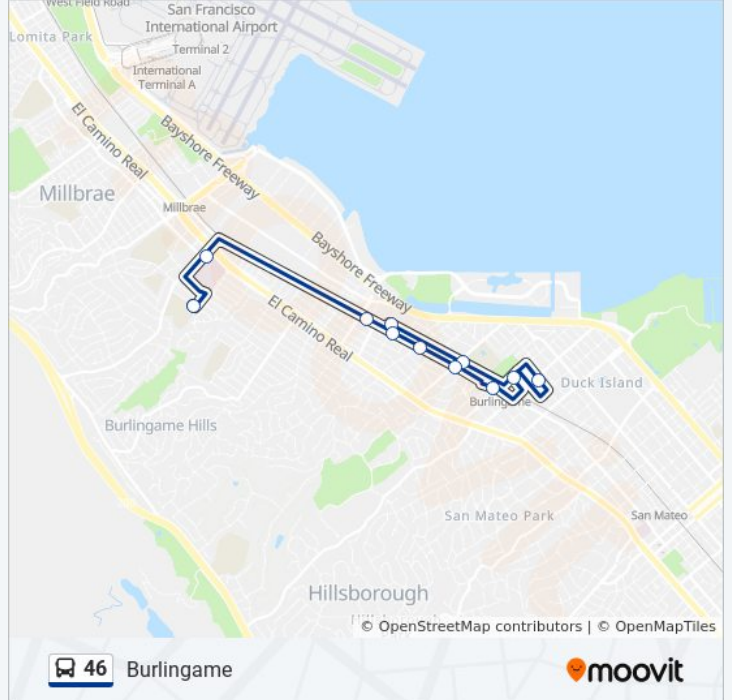

Direction: Burlingame

11 stops

[VIEW LINE SCHEDULE](#)

Quesada Way & Trousdale Dr-Burlingame School

Trousdale Dr & Magnolia Ave

California Dr & Broadway

California Dr & Sanchez Ave

California Dr & Morrell Ave

California Dr & OAK Grove Ave

California Dr & North Ln

Burlingame Ave & Myrtle Rd

Arundel Rd & Howard Ave

Carolan Ave & OAK Grove Ave

1060 Carolan Ave

46 bus Time Schedule

Burlingame Route Timetable:

Sunday	Not Operational
Monday	3:15 PM
Tuesday	2:15 PM
Wednesday	3:15 PM
Thursday	3:15 PM
Friday	3:15 PM
Saturday	Not Operational

46 bus Info

Direction: Burlingame

Stops: 11

Trip Duration: 29 min

Line Summary:

Direction: Burlingame Intermediate School

11 stops

[VIEW LINE SCHEDULE](#)

- California Dr & Broadway
- California Dr & Morrell Ave
- California Dr & OAK Grove Ave
- California Dr & North Ln
- Burlingame Ave & Myrtle Rd
- Arundel Rd & Howard Ave
- Carolan Ave & OAK Grove Ave
- Carolan Ave & Morrell Ave
- 1060 Carolan Ave
- Trousdale Dr & Magnolia Ave
- Quesada Way & Trousdale Dr-Burlingame School