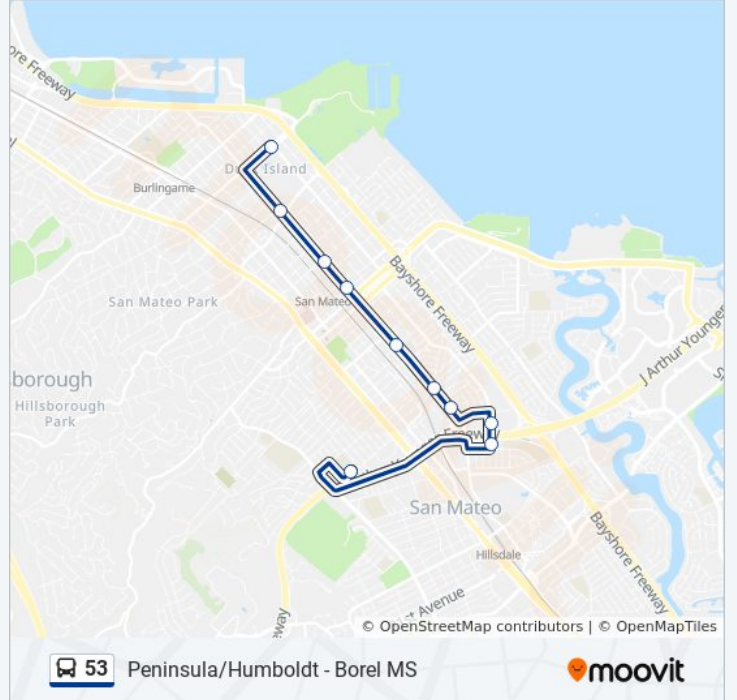

53 bus time schedules and route maps are available in an offline PDF at moovitapp.com. Use the [Moovit App](#) to see live bus times, train schedule or subway schedule, and step-by-step directions for all public transit in San Francisco - San Jose, CA.

[About Moovit](#) • [MaaS Solutions](#) • [Supported Countries](#) • [Mooviter Community](#)

© 2024 Moovit - All Rights Reserved

Check Live Arrival Times