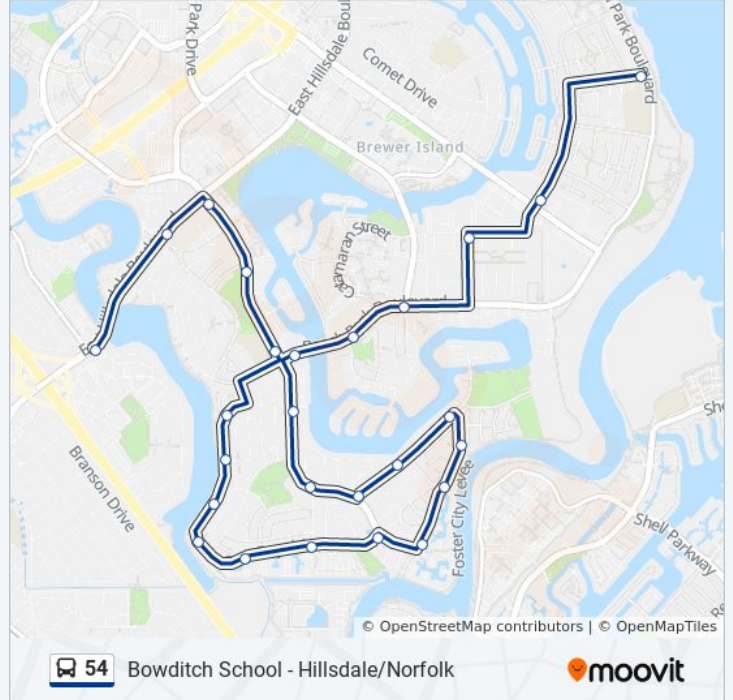

Stops: 26

Trip Duration: 31 min

Line Summary:

Beach Park Blvd & Halsey Blvd

Barkentine St & Catamaran St

Marlin Ave & Foster City Blvd

Tarpon St & Beach Park Blvd-Bowditch Middle School

Direction: San Mateo

32 stops

[VIEW LINE SCHEDULE](#)

Beach Park Blvd & Tarpon St

Beach Park Blvd & Swordfish St

Beach Park Blvd & Halibut St

Beach Park Blvd & Foster City Blvd

Marlin Ave & Foster City Blvd

Catamaran St & Barkentine St

Beach Park Blvd & Shell Blvd

Beach Park Blvd & Shell Blvd

Beach Park Blvd & Farragut Blvd

Port Royal Ave & Cumberland Ct

Port Royal Ave & Jamaica St

Port Royal Ave & Winchester Ct

Port Royal Ave & Montego Ln