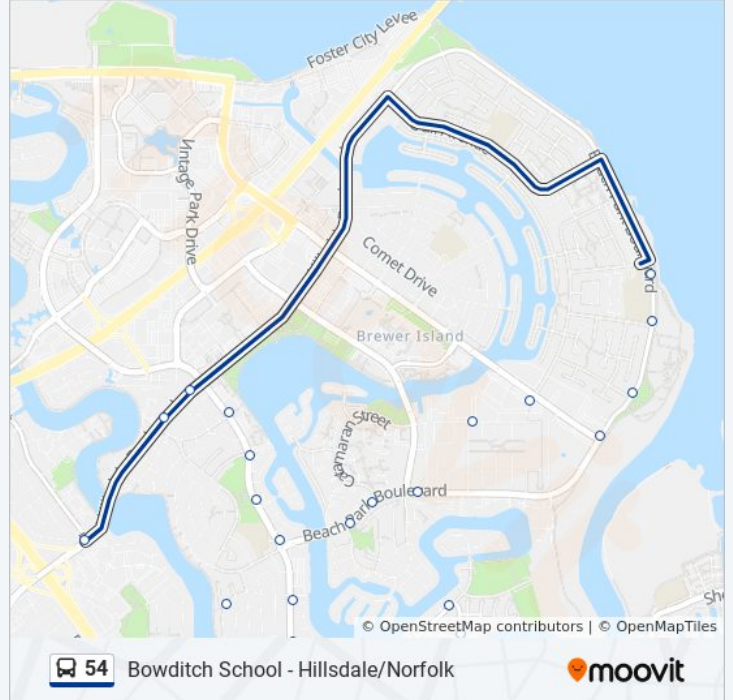

Beach Park Blvd & Shell Blvd

Beach Park Blvd & Shell Blvd

Beach Park Blvd & Farragut Blvd

Port Royal Ave & Cumberland Ct

Port Royal Ave & Jamaica St

Port Royal Ave & Winchester Ct

Port Royal Ave & Montego Ln

54 bus Info

Direction: San Mateo

Stops: 32

Trip Duration: 20 min

Line Summary:

Baffin St & Prescott Ln

Pitcairn Dr & Santa Rosa Ln-Baffin St

Pitcairn Dr & Santa Catalina Ln

Pitcairn Dr & Edgewater Blvd

Edgewater Blvd & Monterey Ave

Edgewater Blvd & Boothbay Ave

Edgewater Blvd & Port Royal Ave

Edgewater Blvd & Beach Park Blvd

Edgewater Blvd & Dorado Ln

Edgewater Blvd & Regulus St

Edgewater Blvd & Altair Ave

E Hillsdale Blvd & Edgewater Blvd

E Hillsdale Blvd & Sea Spray Ln

E Hillsdale Blvd & S Norfolk St

54 bus time schedules and route maps are available in an offline PDF at moovitapp.com. Use the [Moovit App](#) to see live bus times, train schedule or subway schedule, and step-by-step directions for all public transit in San Francisco - San Jose, CA.