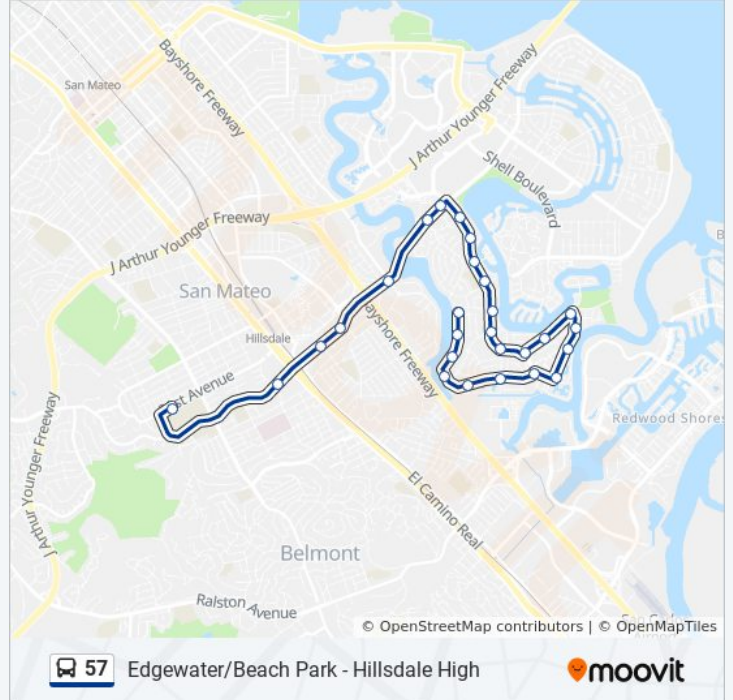

### 57 bus Info

**Direction:** Foster City  
**Stops:** 28  
**Trip Duration:** 37 min  
**Line Summary:**

Baffin St & Prescott Ln

Pitcairn Dr & Santa Rosa Ln-Baffin St

Pitcairn Dr & Santa Catalina Ln

Pitcairn Dr & Edgewater Blvd

Edgewater Blvd & Monterey Ave

Edgewater Blvd & Port Royal Ave

Edgewater Blvd & Beach Park Blvd

**Direction: Hillsdale Hs**

27 stops

[VIEW LINE SCHEDULE](#)

Port Royal Ave & Cumberland Ct

Port Royal Ave & Jamaica St

**57 bus Info**

**Direction:** Hillsdale Hs

**Stops:** 27

**Trip Duration:** 39 min

**Line Summary:**

Edgewater Blvd & Regulus St

Edgewater Blvd & Altair Ave

E Hillsdale Blvd & Edgewater Blvd

E Hillsdale Blvd & Sea Spray Ln

E Hillsdale Blvd & S Norfolk St

E Hillsdale Blvd & Saratoga Dr

E Hillsdale Blvd & Curtiss St

Hillsdale Blvd & Edison St-Hillsdale Shopping Ctr

31st Ave & Fernwood St-Hillsdale Hs