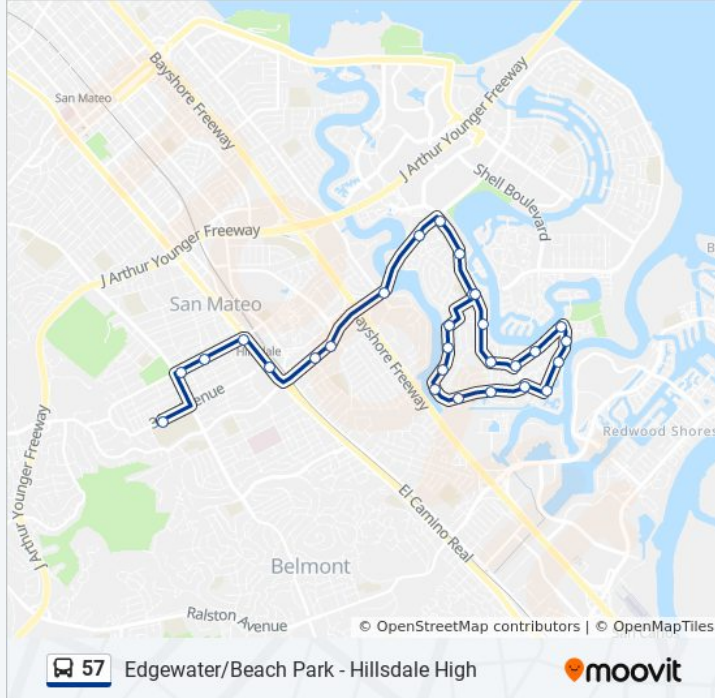

### Direction: Foster City

28 stops

[VIEW LINE SCHEDULE](#)

- 31st Ave & Fernwood St-Hillsdale Hs
- 28th Ave & Alameda De Las Pulgas
- 28th Ave & Hacienda St
- 28th Ave & S El Camino Real
- El Camino Real & 31st Ave-Hillsdale Shopping Ctr
- E Hillsdale Blvd & Curtiss St
- Hillsdale Blvd & Pike Ln
- E Hillsdale Blvd:S Norfolk St
- E Hillsdale Blvd & Altair Ave
- Edgewater Blvd & E Hillsdale Blvd
- Edgewater Blvd & Regulus St
- Edgewater Blvd & Beach Park Blvd
- Port Royal Ave & Cumberland Ct
- Port Royal Ave & Jamaica St
- Port Royal Ave & Winchester Ct
- Port Royal Ave & Montego Ln
- 46 Port Royal Ave
- Port Royal Ave & Biscayne Ave
- Port Royal Ave & Edgewater Blvd
- Baffin St & Edgewater Blvd
- Baffin St & Melbourne St

### 57 bus Info

**Direction:** Foster City  
**Stops:** 28  
**Trip Duration:** 37 min  
**Line Summary:**

Baffin St & Prescott Ln

Pitcairn Dr & Santa Rosa Ln-Baffin St

Pitcairn Dr & Santa Catalina Ln

Pitcairn Dr & Edgewater Blvd

Edgewater Blvd & Monterey Ave

Edgewater Blvd & Port Royal Ave

Edgewater Blvd & Beach Park Blvd

**Direction: Hillsdale Hs**

27 stops

[VIEW LINE SCHEDULE](#)

Port Royal Ave & Cumberland Ct

Port Royal Ave & Jamaica St

Port Royal Ave & Winchester Ct

Port Royal Ave & Montego Ln

46 Port Royal Ave

Port Royal Ave & Biscayne Ave

Port Royal Ave & Edgewater Blvd

Baffin St & Edgewater Blvd

Baffin St & Melbourne St

Baffin St & Prescott Ln