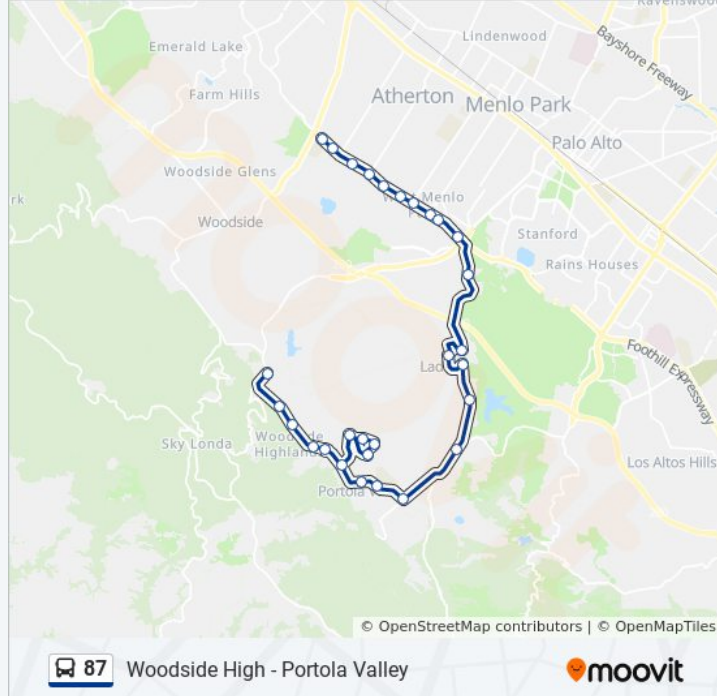

Woodside High - Portola Valley

Get The App

The 87 bus line Woodside High - Portola Valley has one route. For regular weekdays, their operation hours are:
 (1) Portola Valley: 4:00 PM
 Use the Moovit App to find the closest 87 bus station near you and find out when is the next 87 bus arriving.

87 bus Info
Direction: Portola Valley
Stops: 29
Trip Duration: 36 min
Line Summary:

- Alameda De Las Pulgas & Hull Ave
- Alameda De Las Pulgas & Inyo Pl
- Alameda De Las Pulgas & Fletcher Dr
- Alameda De Las Pulgas & Atherton Ave
- Alameda De Las Pulgas & Walsh Rd
- Alameda De Las Pulgas & Manzanita Ave
- Alameda De Las Pulgas & Valparaiso Ave
- Alameda De Las Pulgas & Avy Ave
- Alameda De Las Pulgas & Sharon Rd
- Santa Cruz Ave & Palo Alto Way (Menlo Commons)
- Alpine Rd & Wildwood Ln
- La Cuesta Dr & Alpine Rd-Aliso Way
- La Cuesta Dr & W Floresta Way
- La Mesa Dr & Alpine Rd
- Alpine Rd & Westridge Dr
- Alpine Rd & Golden OAK Dr
- Portola Rd & Alpine Rd
- Portola Rd & Woodside Ave
- Portola Rd & Grove Dr
- Westridge Dr & Cervantes Rd
- Ormondale School

Shawnee Pass & Cervantes Rd

Cervantes Rd & Meadwood Dr

Portola Rd & Westridge Dr

Portola Valley Town Hall

Portola Rd & Village Sq

Portola Rd & Santa Maria Ave

Portola Rd & First Family Farm

Portola Rd & Family Farm Rd