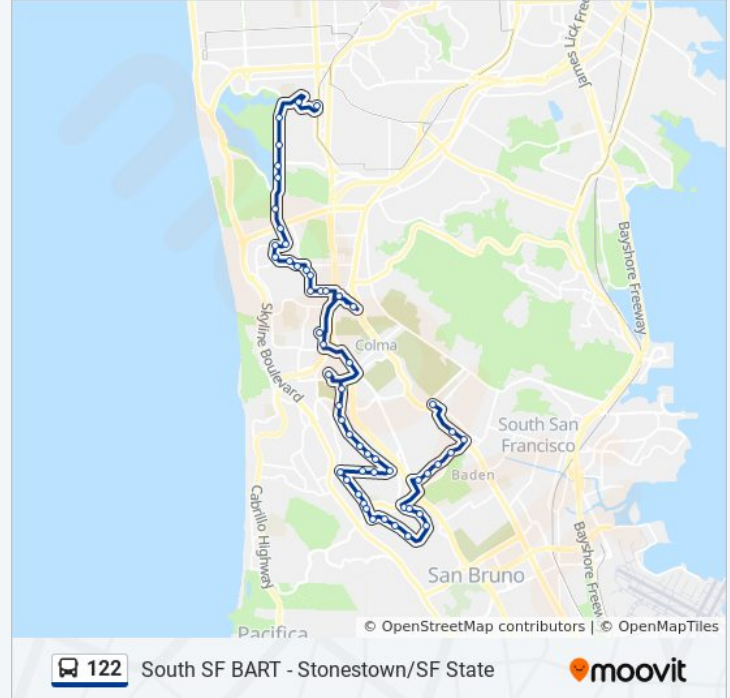

122 bus Info
Direction: South City BART
Stops: 54
Trip Duration: 74 min
Line Summary:

Sullivan Ave & Southgate Ave

Junipero Serra Blvd & Serra Ctr

Serramonte Shopping Ctr-Bay 3

332 Gellert Blvd

Gellert Blvd & Hickey Blvd

Shannon Dr & Orrey Way

Gellert Blvd & Delvin Way

Gellert Blvd & Sunrise Ct

Gellert Blvd & Wexford Ave

Gellert Blvd & Westborough Blvd

Arroyo Dr & Escanyo Dr @ Erica Dr

Arroyo Dr & Escanyo Dr

Arroyo Dr & Capay Cir

Arroyo Dr & Indio Dr

El Camino & Arroyo Dr

1200 El Camino Real-Kaiser Med Ctr South SF

South SF BART-Bay 5 Westside Busway

Direction: Stonestown

57 stops

[VIEW LINE SCHEDULE](#)

South SF BART-Bay 5 Westside Busway

122 bus Info

Direction: Stonestown

Stops: 57

Trip Duration: 80 min

Line Summary:

Gellert Blvd & Victoria St

Gellert Blvd & Hickey Blvd

Gellert Blvd & Serramonte Blvd