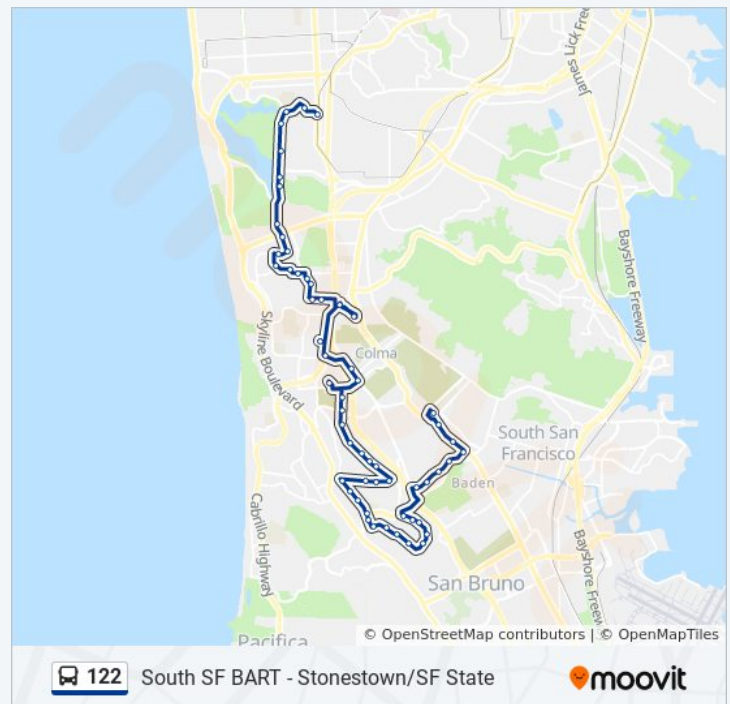

Gellert Blvd & Wexford Ave

Gellert Blvd & Kenry Way

Gellert Blvd & Delvin Way

Shannon Dr & Wexford Ave

Shannon Dr & Orrey Way

Shannon Dr & Olympic Dr

Shannon Dr & Dublin Dr

Shannon Dr & Oakmont Dr

Gellert Blvd & Verducci Dr

Gellert Blvd & Warwick St

Gellert Blvd & S Lycett St

Gellert Blvd & Margate St

122 bus Time Schedule

Stonestown Route Timetable:

Sunday	8:00 AM - 10:00 PM
Monday	5:13 AM - 10:18 PM
Tuesday	5:13 AM - 10:18 PM
Wednesday	5:13 AM - 10:18 PM
Thursday	5:13 AM - 10:18 PM
Friday	5:13 AM - 10:18 PM
Saturday	8:00 AM - 10:00 PM

122 bus Info

Direction: Stonestown

Stops: 57

Trip Duration: 80 min

Line Summary:

Gellert Blvd & Victoria St

Gellert Blvd & Hickey Blvd

Gellert Blvd & Serramonte Blvd

Serramonte Shopping Ctr-Bay 3

Junipero Serra Blvd & Serramonte Blvd

Junipero Serra Blvd & Serra Ctr

Sullivan Ave & Southgate Ave

Seton Medical Ctr-Daly City

San Pedro Rd & Hill St

Colma BART-Bay 4

Washington St & Edgeworth Ave