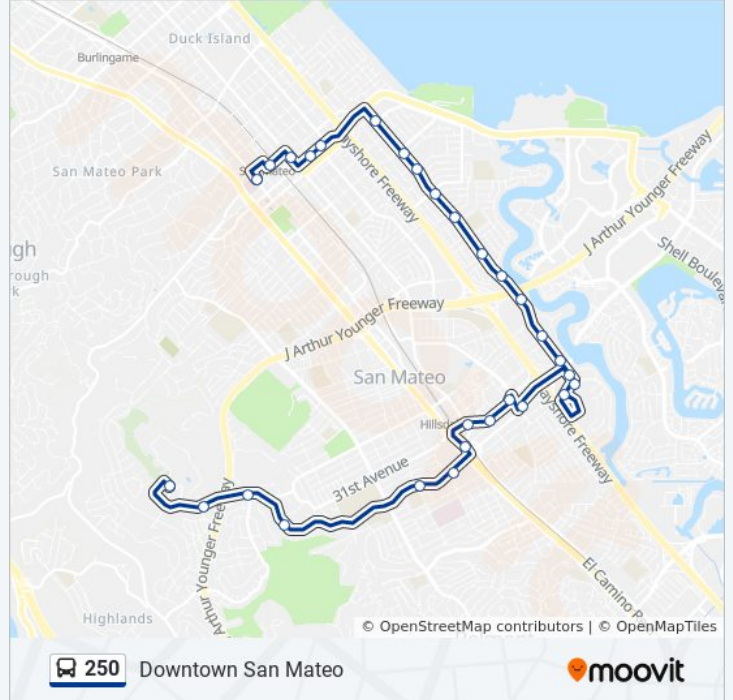

S Norfolk St & Fashion Island Blvd

S Norfolk St & Susan Ct

S Norfolk St & Stanford Ave

S Norfolk St & Lodi Ave

S Norfolk St & Kehoe Ave

S Norfolk St & Dale Ave

S Norfolk St & Cottage Grove Ave

S Norfolk St & Shoreview Ave

E 3rd Ave & S Humboldt St

E 3rd Ave & S Fremont St

1st Ave & B St.

S San Mateo Dr & 2nd Ave

250 bus time schedules and route maps are available in an offline PDF at moovitapp.com. Use the [Moovit App](#) to see live bus times, train schedule or subway schedule, and step-by-step directions for all public transit in San Francisco - San Jose, CA.

[About Moovit](#) • [MaaS Solutions](#) • [Supported Countries](#) • [Mooviter Community](#)

© 2024 Moovit - All Rights Reserved

Check Live Arrival Times