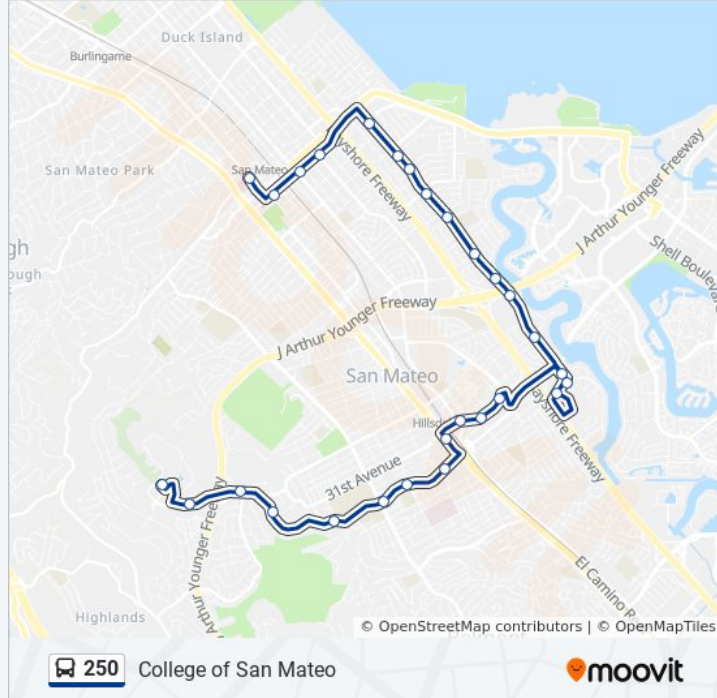

Direction: College of San Mateo

29 stops

[VIEW LINE SCHEDULE](#)

- S San Mateo Dr & 2nd Ave
- E 4th Ave & S Ellsworth Ave
- E 4th Ave & N Delaware St
- E 4th Ave & S Grant St
- S Norfolk St & Shoreview Ave
- S Norfolk St & Cottage Grove Ave
- S Norfolk St & Dale Ave
- S Norfolk St & Kehoe Ave
- S Norfolk St & Lodi Ave
- S Norfolk St & Stanford Ave
- S Norfolk St & Susan Ct
- S Norfolk St & Fashion Island Blvd
- S Norfolk St & Marina Ct
- S Norfolk St & E Hillsdale Blvd
- La Selva St & Casa De Campo
- Casa De Campo & La Selva St
- La Selva St & Los Prados St
- Franklin Pkwy & Park Pl
- Franklin / Franklin
- Franklin Pkwy & Delaware St
- El Camino Real & 31st Ave-Hillsdale Shopping Ctr

250 bus Info

Direction: College of San Mateo

Stops: 29

Trip Duration: 43 min

Line Summary:

Hillsdale Blvd & Edison St-Hillsdale Shopping Ctr

W Hillsdale Blvd & Hacienda St

W Hillsdale Blvd & Alameda De Las Pulgas

Hillsdale Blvd & Del Monte St

Hillsdale Blvd & Rockwood Ct

Hillsdale Blvd & Glendora Dr

W Hillsdale Blvd & Clearview Way

CSM Transit Ctr

Direction: Downtown San Mateo

30 stops

[VIEW LINE SCHEDULE](#)

CSM Transit Ctr

W Hillsdale Blvd & Clearview Way

Hillsdale Blvd & Glendora Dr

Hillsdale Blvd & Caxton Ct

Hillsdale Blvd at Fernwood St

W Hillsdale Blvd & Hacienda St

Hillsdale Blvd & Edison St-Bay 7

El Camino Real & Hillsdale Blvd