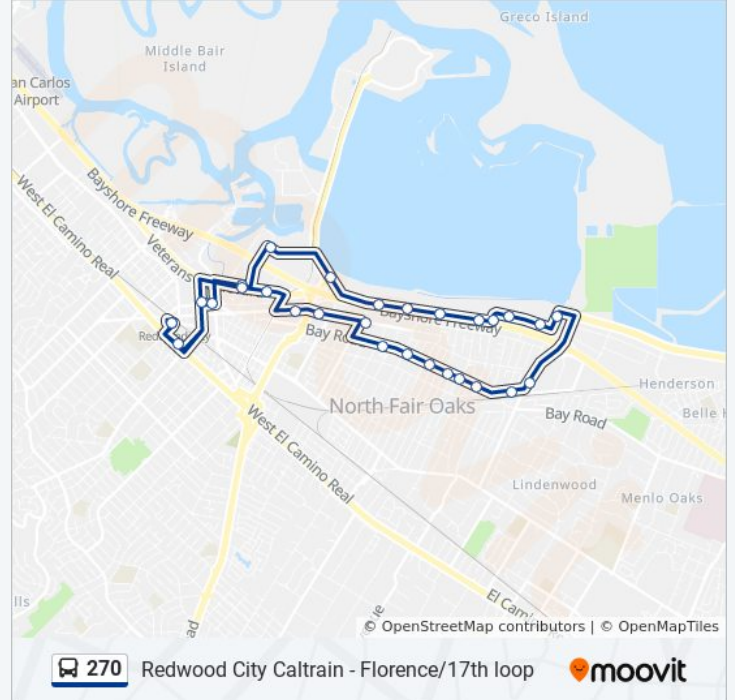

 270

Redwood City Caltrain - Florence/17th loop

[Get The App](#)

The 270 bus line Redwood City Caltrain - Florence/17th loop has one route. For regular weekdays, their operation hours are:

(1) Redwood City Loop: 6:30 AM - 6:30 PM

Use the Moovit App to find the closest 270 bus station near you and find out when is the next 270 bus arriving.

**Direction: Redwood City Loop**

29 stops

[VIEW LINE SCHEDULE](#)

- Redwood City Caltrain-Bay
- Jefferson Ave & Marshall St
- Veterans Blvd & Walnut St
- Veterans Blvd & Hansen Way
- Broadway & Woodside Rd
- Broadway & Charter
- Broadway & Douglas Ave
- Bay Rd & Warrington Ave
- Bay Rd & 2nd Ave
- Bay Rd & 5th Ave
- Bay Rd & 8th Ave
- Bay Rd & 10th Ave
- Bay Rd & Haven Ave
- Florence St & 17th Ave
- Marsh Road & 1000 Marsh
- 3719 Haven Ave.
- 3641 Haven Ave
- 3555 Haven Ave
- Haven Ave & E Bayshore Rd
- 3401 E Bayshore Rd.
- 3015 E Bayshore Rd.

**270 bus Info**

**Direction:** Redwood City Loop

**Stops:** 29

**Trip Duration:** 43 min

**Line Summary:**

2053 E Bayshore Rd.

1933 E Bayshore Rd

1725 E Bayshore Rd

Blomquist St & Maple St

Veterans Blvd & Maple St

Marshall St & Main St

El Camino Real & Jefferson Ave

Redwood City Caltrain-Bay

270 bus time schedules and route maps are available in an offline PDF at [moovitapp.com](https://moovitapp.com). Use the [Moovit App](#) to see live bus times, train schedule or subway schedule, and step-by-step directions for all public transit in San Francisco - San Jose, CA.