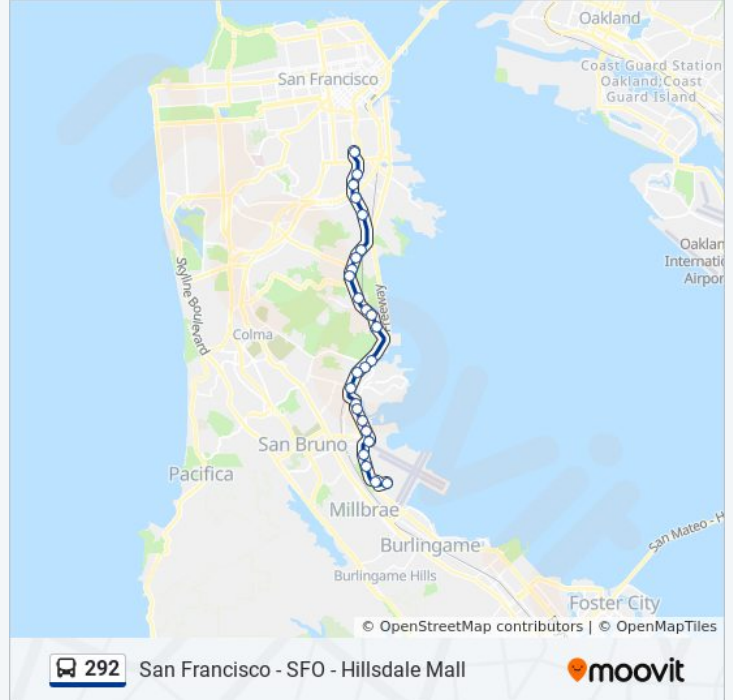

292 bus Info

Direction: SFO

Stops: 26

Trip Duration: 44 min

Line Summary:

Airport Blvd & Tower Pl

Airport Blvd & Butler Ave

Airport Blvd & Linden Ave

Airport Blvd & E Grand Ave

264 S Airport Blvd-Four Points Sheraton Hotel

S Airport Blvd & Utah Ave

S Airport Blvd & Belle Air Rd

S Airport Blvd & Airport Long Term Parking

Mcdonnell Rd & San Bruno Ave

Mcdonnell Rd & West Area Rd

Mcdonnell Rd & West Field Rd

Southbound 586 N. Mcdonnell Rd. (Opposite Ual Cargo)

SFO Airport Terminal A-Lower Level

Direction: San Francisco

70 stops

[VIEW LINE SCHEDULE](#)

Hillsdale Blvd & Edison St-Bay 6

E Hillsdale Blvd & Curtiss St

Hillsdale Blvd & Pike Ln

Saratoga Dr & Park Pl

S Delaware St & Bermuda Dr

S Delaware St & Charles Ln

S Delaware St & 16th Ave

S Delaware St & 10th Ave

S Delaware St & 2nd Ave