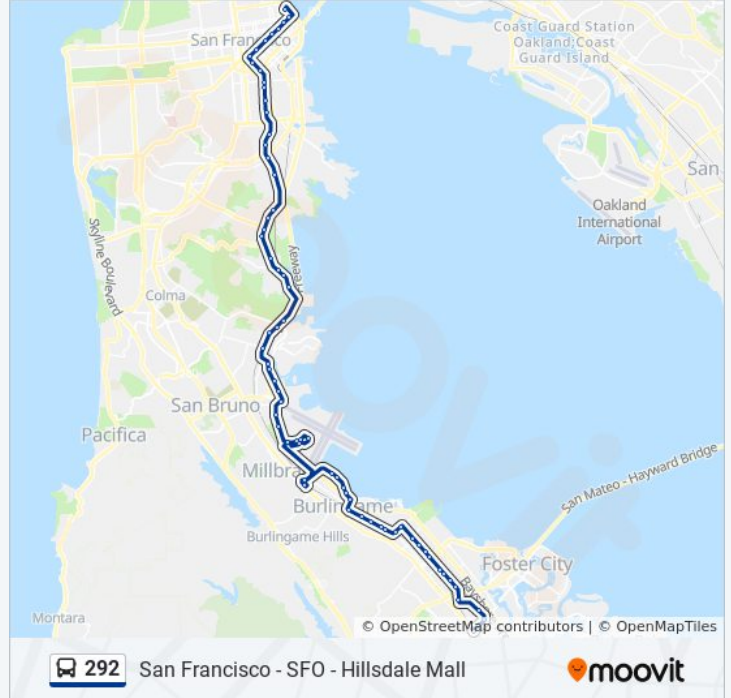

292 bus Info

Direction: Hillsdale Mall

Stops: 70

Trip Duration: 131 min

Line Summary:

Bayshore Blvd & Industrial Way
Bayshore Blvd & Guadalupe Canyon Pkwy
Bayshore Blvd & Valley Dr
Bayshore Blvd & Old County Rd
3800 Bayshore Blvd
Airport Blvd & Tower Pl
Airport Blvd & Butler Ave
Airport Blvd & Linden Ave
Airport Blvd & E Grand Ave
264 S Airport Blvd-Four Points Sheraton Hotel
S Airport Blvd & Utah Ave
S Airport Blvd & Belle Air Rd
S Airport Blvd & Airport Long Term Parking
Mcdonnell Rd & San Bruno Ave
Mcdonnell Rd & West Area Rd
Mcdonnell Rd & West Field Rd
Southbound 586 N. Mcdonnell Rd. (Opposite Ual Cargo)
SFO Airport Terminal A-Lower Level
SFO Airport Terminal 2-Lower Level
SFO Airport Terminal 3-Lower Level
SFO Airport Terminal G-Lower Level
(International Terminal Courtyard)
Millbrae BART-Bay 12 West Busway
El Camino Real & Murchison Dr
Bayshore Hwy & Mitten Rd
Bayshore Hwy & Stanton Rd
Bayshore Hwy & Burlway Rd
1333 Bayshore Hwy-Hyatt Regency
Bayshore Hwy & Airport Blvd
California Dr & Broadway
California Dr & Morrell Ave
California Dr & OAK Grove Ave
California Dr & North Ln

California Dr & Howard Ave
 Peninsula Ave & Anita Rd
 Peninsula Ave & N Claremont St
 N Delaware St & E Poplar Ave
 N Delaware St & Monte Diablo Ave
 S Delaware St & Cypress Ave
 S Delaware St & 3rd Ave
 S Delaware St & 10th Ave
 S Delaware St & Birch Ave
 S Delaware St & 16th Ave
 S Delaware St & Charles Ln
 S Delaware St & Pacific Blvd
 Saratoga Dr & Yates Way
 E Hillsdale Blvd & Saratoga Dr
 E Hillsdale Blvd & Curtiss St
 El Camino Real & Hillsdale Blvd

Direction: SFO

26 stops

[VIEW LINE SCHEDULE](#)

Potrero Ave & 24th St
 Bayshore Blvd & Oakdale Ave
 Bayshore Blvd & Cortland Ave
 Bayshore Blvd & Augusta Ave
 Bayshore Blvd & Fitzgerald Ave
 Bay Shore Blvd & Arleta Ave
 Bayshore Blvd & Sunnydale Ave
 Bayshore Blvd & Geneva Ave
 Bayshore Blvd & Industrial Way
 Bayshore Blvd & Guadalupe Canyon Pkwy
 Bayshore Blvd & Valley Dr
 Bayshore Blvd & Old County Rd
 3800 Bayshore Blvd