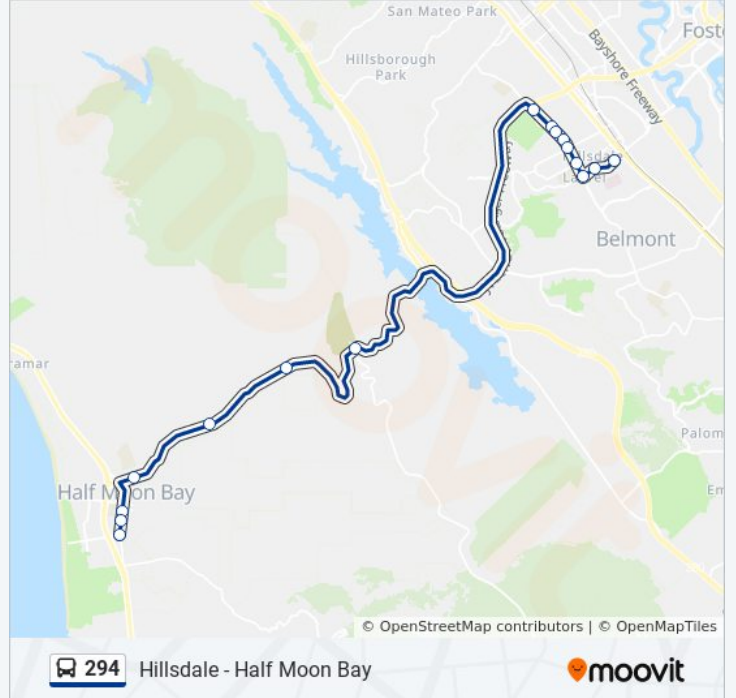

W Hillsdale Blvd & Hacienda St

W Hillsdale Blvd & Alameda De Las Pulgas

Alameda De Las Pulgas & 31st Ave

Alameda De Las Pulgas & 28th Ave

Alameda De Las Pulgas & Portola Dr

Alameda De Las Pulgas & 26th Ave

Alameda De Las Pulgas & 24th Ave

Alameda De Las Pulgas & 20th Ave

Hwy 92 & Skyline Blvd

Hwy 92 & Pilarcitos Creek Rd

12340 Hwy 92-La Nebbia Winery

250 Hwy 92-Hilltop Mobile Home Park

Main St & Miramontes St

741 Main St-Ides Hall

Main St & Poplar St

294 bus Time Schedule

Half Moon Bay Route Timetable:

Sunday	6:13 AM - 8:13 PM
Monday	5:23 AM - 8:23 PM
Tuesday	5:23 AM - 8:23 PM
Wednesday	5:23 AM - 8:23 PM
Thursday	5:23 AM - 8:23 PM
Friday	5:23 AM - 8:23 PM
Saturday	6:13 AM - 8:13 PM

294 bus Info

Direction: Half Moon Bay

Stops: 16

Trip Duration: 44 min

Line Summary:

Direction: San Mateo

19 stops

[VIEW LINE SCHEDULE](#)