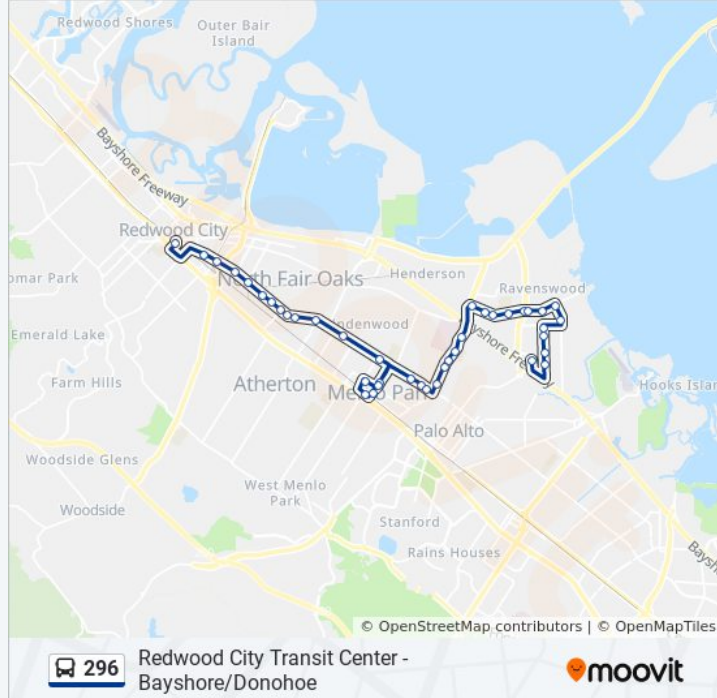

Willow Rd:Blackburn St

Willow Rd & Gilbert Ave

Willow Rd:Coleman Av

Willow Rd & O'Keefe St

Willow Rd:Chester St

Newbridge St & Willow Rd

Newbridge St & Mello St

Newbridge St & Bay Rd

Bay Rd & Palo Verde Ave

Bay Rd & University Ave Nearside

Bay Rd & University Ave Farside

Bay Rd & Clarke Ave

Bay Rd & Pulgas Ave

Pulgas Ave & Weeks St

Clarke Ave & Runnymede St

Clarke Ave & Bell St

Clarke Ave & Donohoe St

Clarke Ave & O'Connor St-Ravenswood Shopping Ctr

E Bayshore Rd & Donohoe St

Direction: Redwood City Transit Center

39 stops

[VIEW LINE SCHEDULE](#)

E Bayshore Rd & Donohoe St

Donohoe St & Clarke Ave

Clarke Ave & Bell St

Clarke Ave & Runnymede St

Pulgas Ave & Weeks St

Bay Rd & Pulgas Ave

Bay Rd & Clarke Ave

Bay Rd & University Ave-Fordam St

Bay Rd & University Ave

Bay Rd & Gloria Way

296 bus Time Schedule

Redwood City Transit Center Route Timetable:

Sunday	8:10 AM - 7:20 PM
Monday	5:15 AM - 9:56 PM
Tuesday	5:15 AM - 9:56 PM
Wednesday	5:15 AM - 9:56 PM
Thursday	5:15 AM - 9:56 PM
Friday	5:15 AM - 9:56 PM
Saturday	8:10 AM - 7:20 PM

296 bus Info

Direction: Redwood City Transit Center

Stops: 39

Trip Duration: 53 min