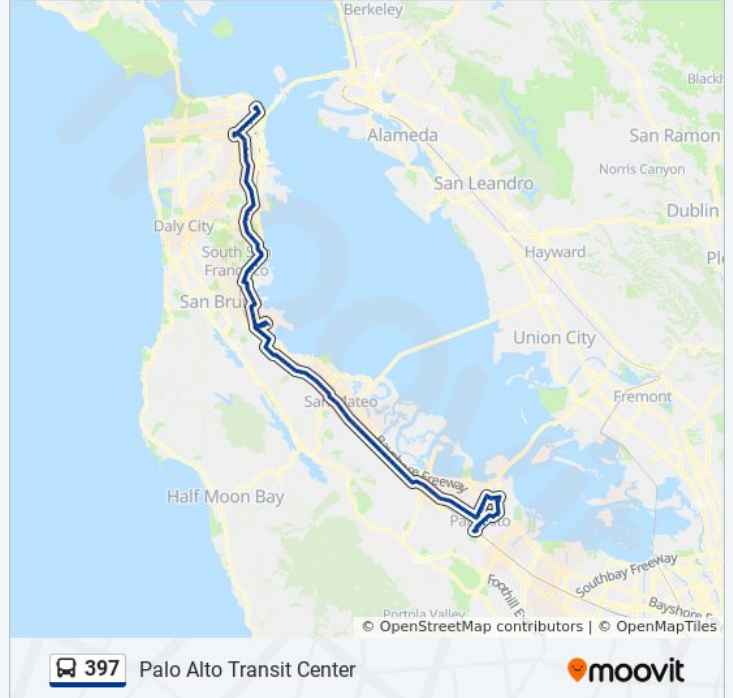

## 397 bus Info

**Direction:** Palo Alto Transit Center

**Stops:** 130

**Trip Duration:** 151 min

**Line Summary:**

Bayshore Blvd & Geneva Ave  
Bayshore Blvd & Industrial Way  
Bayshore Blvd & Guadalupe Canyon Pkwy  
Bayshore Blvd & Valley Dr  
Bayshore Blvd & Old County Rd  
3800 Bayshore Blvd  
Airport Blvd & Tower Pl  
Airport Blvd & Butler Ave  
Airport Blvd & Linden Ave  
Airport Blvd & E Grand Ave  
264 S Airport Blvd-Four Points Sheraton Hotel  
S Airport Blvd & Utah Ave  
S Airport Blvd & Belle Air Rd  
S Airport Blvd & Airport Long Term Parking  
Mcdonnell Rd & San Bruno Ave  
Mcdonnell Rd & West Area Rd  
Mcdonnell Rd & West Field Rd  
Southbound 586 N. Mcdonnell Rd. (Opposite Ual Cargo)  
SFO Airport Terminal A-Lower Level  
SFO Airport Terminal 2-Lower Level  
SFO Airport Terminal 3-Lower Level  
SFO Airport Terminal G-Lower Level  
(International Terminal Courtyard)  
Millbrae BART-Bay 12 West Busway  
El Camino Real & Murchison Dr  
El Camino Real & Trousdale Dr  
El Camino Real & Ray Dr  
El Camino Real & Adeline Dr  
El Camino Real & Hillside Dr  
El Camino Real & Easton Dr  
El Camino Real & Broadway-Burlingame  
El Camino Real & Sanchez Ave  
El Camino Real & Arc Way

El Camino Real & OAK Grove Ave-Burlingame

El Camino Real & Bellevue Ave.

El Camino Real & Burlingame Ave

El Camino Real & Howard Ave

El Camino Real & Warren Rd

El Camino Real & Bellevue Ave

El Camino Real & Poplar Ave