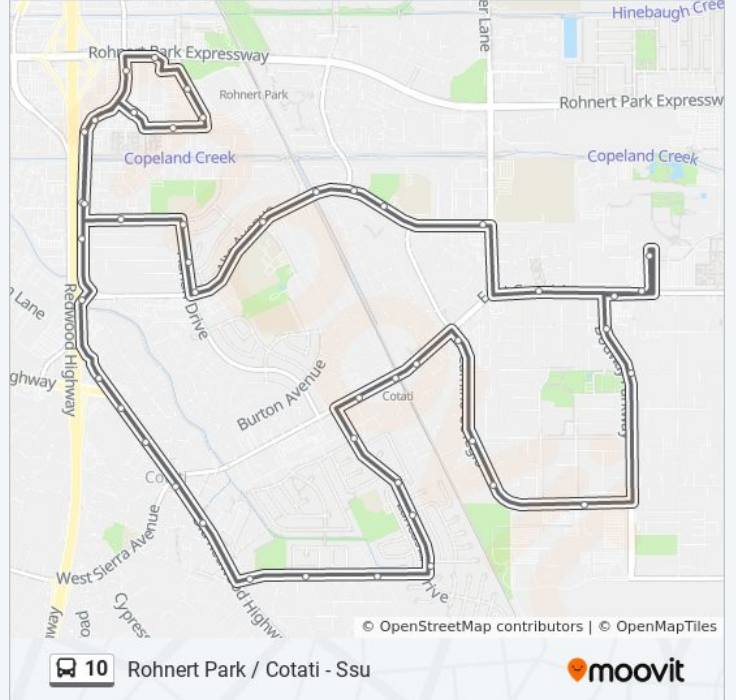

Direction: Rohnert Park / Cotati - Ssu

47 stops

[VIEW LINE SCHEDULE](#)

- Hunter Dr & Senior Center
- Commerce Blvd & Enterprise Dr
- Commerce Blvd & Arlen Dr
- Commerce Blvd & Alison
- Commerce Blvd & Wilford Ln
- Old Redwood Hwy & Commerce Blvd
- Old Redwood Hwy & St Joseph Way
- Old Redwood Hwy & William Dr
- Cotati Hub
- Old Redwood Hwy & Page St
- Myrtle Ave & Macklin Dr
- Myrtle Ave & Veronda Way
- Myrtle Ave & Hahn
- Lancaster/Myrtle
- Lancaster & Lords Manor Way
- Lancaster & Liman Way
- Lancaster & Lincoln Ave
- E Cotati/Lancaster
- East Cotati Ave & Santero Way
- East Cotati Ave & Windmill Farms Dr
- Camino Colegio & East Cotati Ave
- Camino Colegio & Magnolia

Bodway & Maurice

East Cotati Ave & Bodway/Vine

Sonoma State University

East Cotati Ave & Sequoia Way

East Cotati Ave & Snyder/Roman

Rancho Cotate High School

Southwest Blvd & Camino Colegio

Southwest Blvd & Country Club Dr

Southwest Blvd & Seedfarm Dr

Southwest Blvd & Burton Ave

Southwest Blvd & Adrian Dr

Adrian Dr & Adrian Ct

Adrian Dr & Arlen Dr

Arlen/Santa Alicia

Commerce Blvd & Arlen Dr

Commerce Blvd & Enterprise Dr

Commerce Blvd & Rp Expressway

Chase Bank

Raley's Town Center

State Farm Dr & Enterprise Dr

Enterprise Dr & Hunter Dr

Hunter Dr & Senior Center

10 bus time schedules and route maps are available in an offline PDF at moovitapp.com. Use the [Moovit App](#) to see live bus times, train schedule or subway schedule, and step-by-step directions for all public transit in San Francisco - San Jose, CA.