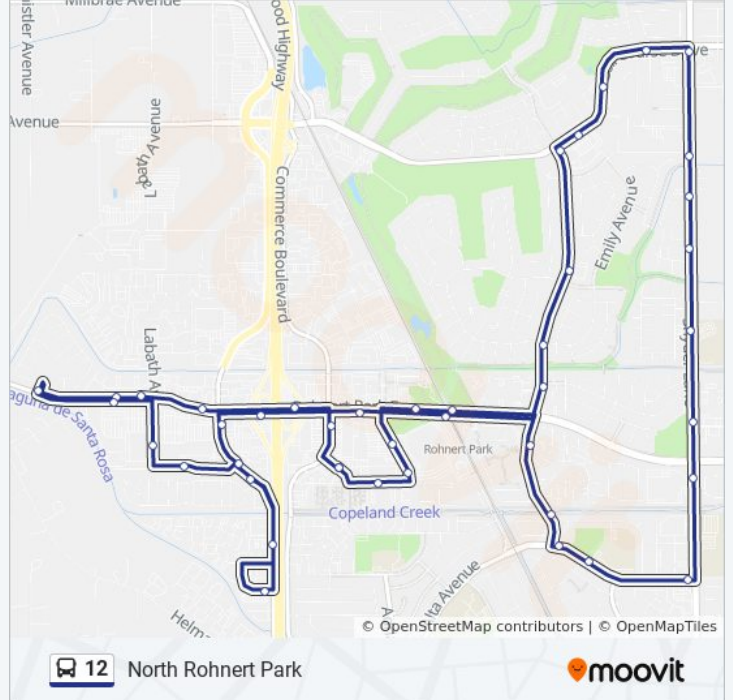

- Hunter Dr & Senior Center
- Commerce Blvd & Rp Expressway
- Rp Expressway & Hwy 101
- Rp Expressway & Redwood Dr
- Rp Expressway & Labath
- Rp Expressway & Labath
- Rancho Verde Mobile Home Park
- Rp Expressway & Labath
- Reading Cinemas (On Labath Ave)
- Laguna Dr & Labath Ave
- Rancho Feliz Mobile Home Park
- Redwood Dr & Portal
- Houser St & Redwood Dr
- Redwood Dr & Laguna Dr.
- Redwood Dr & Rp Expressway
- Rp Expressway & Hwy 101
- Chase Bank
- Rohnert Park SMART Station
- Country Club Dr & Santa Cruz Way
- Country Club Dr & Emily
- Country Club Dr & Ellen St
- Country Club/ Golf Course

12 bus Info
Direction: North Rohnert Park
Stops: 43
Trip Duration: 37 min
Line Summary:

Golf Course Dr & Hacienda Way

Golf Course Dr & Halycon

Golf Course Dr & Hillview Ct

Snyder Ln & Golf Course Dr

Snyder Ln & Eleanor St

Country Club Dr & Copeland Creek

Country Club Dr & Civic Center Dr

Rohnert Park SMART Station

Rohnert Park Library

Raley's Town Center

State Farm Dr & Enterprise Dr

Enterprise Dr & Hunter Dr

Hunter Dr & Senior Center