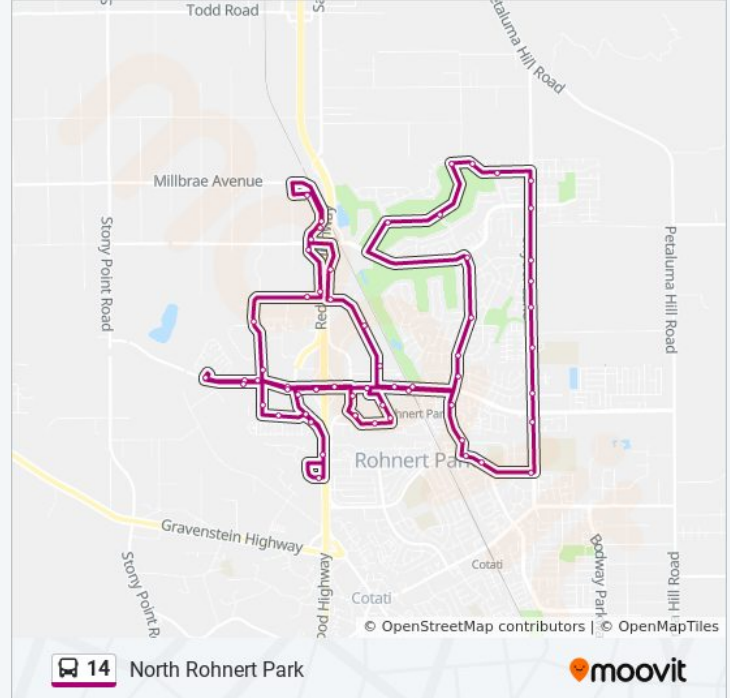

**Direction: North Rohnert Park**

62 stops

[VIEW LINE SCHEDULE](#)

Hunter Dr & Senior Center  
 Commerce Blvd & Rp Expressway  
 Rp Expressway & Hwy 101  
 Rp Expressway & Redwood Dr  
 Rp Expressway & Labath  
 Rp Expressway & Labath  
 Rancho Verde Mobile Home Park  
 Rp Expressway & Labath  
 Reading Cinemas (On Labath Ave)  
 Laguna Dr & Labath Ave  
 Rancho Feliz Mobile Home Park  
 Redwood Dr & Portal  
 Houser St & Redwood Dr  
 Redwood Dr & Laguna Dr.  
 Redwood Dr & Rp Expressway  
 Rp Expressway & Hwy 101  
 Chase Bank  
 Rohnert Park SMART Station  
 Country Club Dr & Santa Cruz Way  
 Country Club Dr & Emily  
 Country Club Dr & Ellen St  
 Country Club/ Golf Course

**14 bus Info**

**Direction:** North Rohnert Park

**Stops:** 62

**Trip Duration:** 47 min

**Line Summary:**

Country Club Dr & Hudis

Fairway/ Country Club

Fairway Dr & Holly Ave

Rohnert Park SMART Station

Rohnert Park Library

State Farm Dr & City Center Dr

Kaiser Medical Center

State Farm Dr & Commerce Blvd

Commerce Blvd & Utility Ct

Redwood Dr / Golf Course Dr (Graton Resort)

Redwood Dr / Commerce Blvd (Taco Bell Across  
from Chili'S)

Wal-Mart (Parking Lot)

Redwood Dr & Commerce Blvd

Redwood Dr & Golf Course Dr (Graton Resort)

Redwood Dr & Business Park Dr

Business Park Dr & Redwood Dr

Labath & Martin

Labath Ave & Rp Expressway

Rp Expressway & Redwood Dr