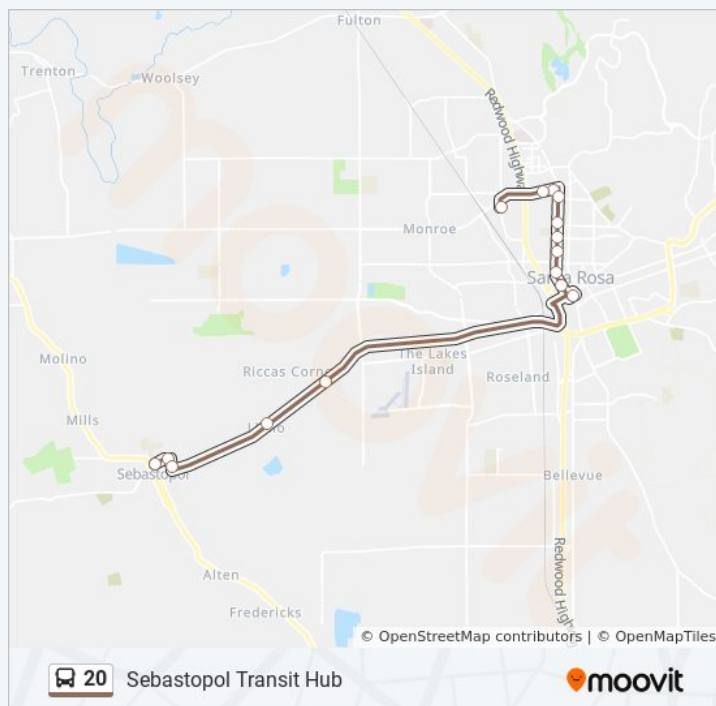

Friday

6:55 AM

Saturday

Not Operational

Santa Rosa Junior College

Mendocino Ave & Ridgeway Ave

Mendocino Ave. & Benton St.

Healdsburg Ave & Tenth St

B St & Seventh St/Ross St

Santa Rosa Transit Mall Terminal

Hwy 12 & Merced Rd

Hwy 12 & Llano Rd

Morris St & Hwy 12

Laguna Park Way & Morris St

Laguna Park Way & Sebastopol Transit Hub

20 bus Info

Direction: Sebastopol Transit Hub

Stops: 15

Trip Duration: 33 min

Line Summary:

20 bus time schedules and route maps are available in an offline PDF at moovitapp.com. Use the [Moovit App](#) to see live bus times, train schedule or subway schedule, and step-by-step directions for all public transit in San Francisco - San Jose, CA.

[About Moovit](#) • [MaaS Solutions](#) • [Supported Countries](#) • [Mooviter Community](#)

© 2024 Moovit - All Rights Reserved

Check Live Arrival Times