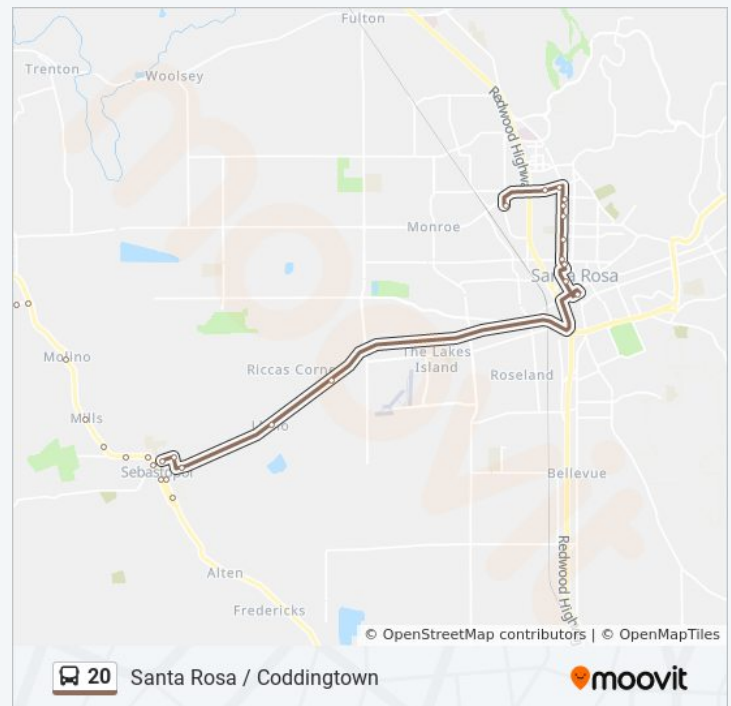

Hwy 116 (Guerneville Park & Ride)

Hwy 116 & Lovers/Guernewood Ln

Hwy 116 & Riverside Dr

Hwy 116 & Ridgecrest Dr

Monte Rio & Hwy 116

Main St & Starett Hill Rd

Monte Rio (Creekside Park)

Direction: Santa Rosa / Coddington

57 stops

[VIEW LINE SCHEDULE](#)

20 bus Time Schedule

Santa Rosa / Coddington Route Timetable:

Monte Rio (Creekside Park)
 Main St & Moscow Rd
 D St & Bohemian Hwy
 Hwy 116 & Ridgecrest Dr
 Hwy 116 & Riverside Dr
 Hwy 116 & Old Cazadero Rd
 Hwy 116 (Guerneville Park & Ride)
 Guerneville Safeway
 River Rd & Armstrong Woods Rd
 River Rd & Old River Rd
 River Rd & Bonita Ave
 River Rd
 Rio Nido
 River Rd & Odd Fellows Park Rd
 River Rd
 River Rd & Westside Rd
 River Rd & River Dr (East)
 River Rd & Scenic Rd
 River Rd & Rio Vista
 Mirabel Rd Ext & River Rd
 Mirabel Rd & Trenton Rd
 Mirabel Rd & Giusti Rd
 Mirabel Rd & Hwy 116
 Forestville (Downtown)
 Hwy 116 & Fallen Apple Ln
 Hwy 116 & Appian Way
 Hwy 116 & Guerneville Rd
 Green Valley Rd & Hwy 116/Hicks Rd
 Ross Rd & Kamuela Rd
 Graton
 Graton Rd & Sonoma Ave
 Graton Rd & Hwy 116

Stops: 57

Trip Duration: 90 min

Line Summary:

Gravenstein Hwy & Occidental Rd

Gravenstein Hwy & Mills Station Rd

Gravenstein Hwy & Hurlbut Ave

Healdsburg Ave & Murphy Ave

Healdsburg Ave & N Main St (Safeway)

Mendocino Ave & Dexter St

Mendocino Ave. & Silva Ave.

Steele Ln & Rowe Dr

Steele Ln & Meyers Dr

Coddingtown

Direction: Sebastopol Transit Hub

15 stops

[VIEW LINE SCHEDULE](#)