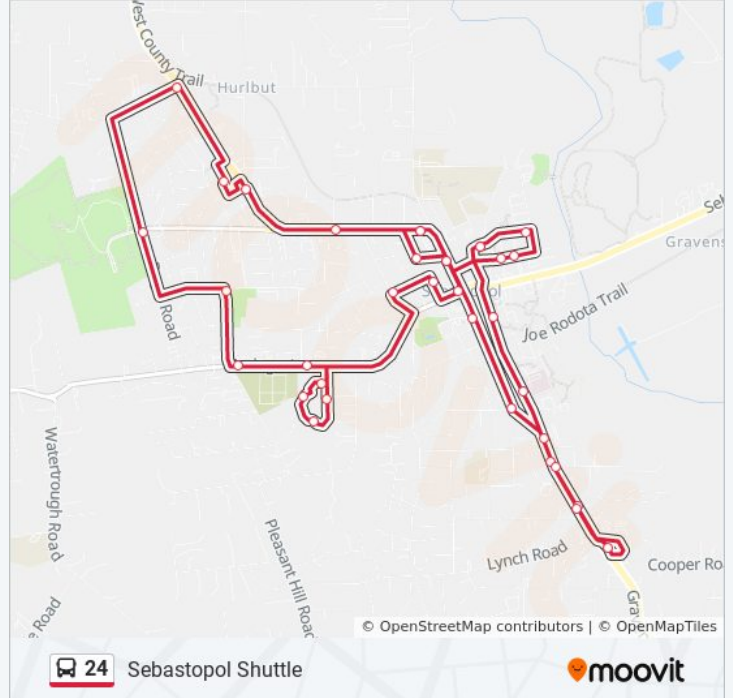

Healdsburg Ave & N Main St (Safeway)

North Main St & Wilton Ave

Sebastopol Post Office

South Main St & Palm Ave

Hwy 116 and Hutchins Ave

Hwy 116 & Fircrest Ave

Fairfield Inn - Main Entrance

Hwy 116 & Fircrest Ave

Hwy 116 & Hutchins Ave

Hwy 116 & Southpoint Ave

Sonoma West Medical Ctr

Petaluma Ave & Abbott

Laguna Park Way & Sebastopol Transit Hub

24 bus time schedules and route maps are available in an offline PDF at moovitapp.com. Use the [Moovit App](#) to see live bus times, train schedule or subway schedule, and step-by-step directions for all public transit in San Francisco - San Jose, CA.

[About Moovit](#) • [MaaS Solutions](#) • [Supported Countries](#) • [Mooviter Community](#)

© 2024 Moovit - All Rights Reserved

Check Live Arrival Times