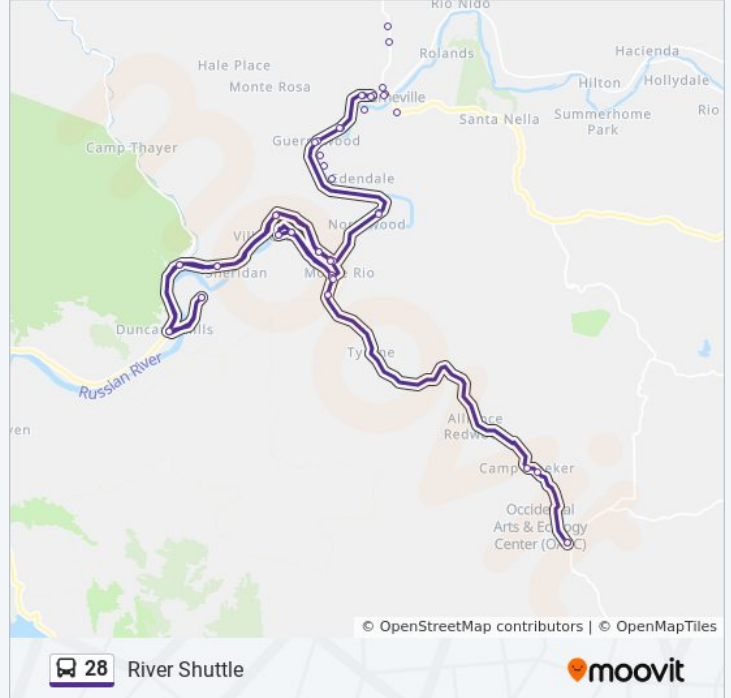

Russian River Senior Center

Armstrong Woods Rd & Laughlin Rd

River Rd & Armstrong Woods Rd

Guernewood Rd & Neeley Rd

Beach/ Orchard

Orchard Ave & Montesano Ave

Orchard Ave & River Ln

Neeley Rd & Hwy 116

River Rd & Armstrong Woods Rd

Guerneville (Bank of America)

Hwy 116 (Guerneville Park & Ride)

Hwy 116 & Lovers/Guernewood Ln

Hwy 116 & Riverside Dr

Hwy 116 & Ridgecrest Dr

Monte Rio & Hwy 116

Duncans Mills (Westbound)

Moscow Rd & Casini Ranch

Duncans Mills (Eastbound)

Hwy 116 & Cazadero Hwy

Hwy 116 & Laurel Dell Ave

Hwy 116 & West of Duncan Rd

Hwy 116 & Front St

Moscow Rd & Main St

Villa Grande

West St & Moscow Rd

Main St & Starett Hill Rd

Monte Rio (Creekside Park)

Camp Meeker (Bohemian Hwy & Market)

Occidental (Bohemian Hwy & Hill St)

28 bus time schedules and route maps are available in an offline PDF at moovitapp.com. Use the [Moovit App](#) to see live bus times, train schedule or subway schedule, and step-by-step directions for all public transit in San Francisco - San Jose, CA.

Check Live Arrival Times