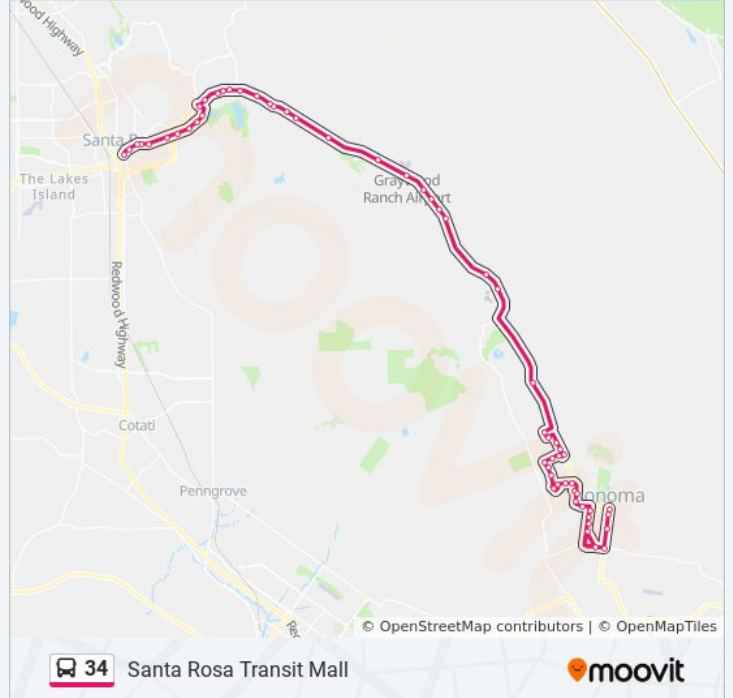

Agua Caliente Rd & Lake St

Hwy 12 & Madrone Rd

Hwy 12 & Sylvia Dr

Hwy 12 & Nuns Canyon Rd

Hwy 12 & Libby Ave

Hwy 12 & Laurel Ave

Kenwood (Hwy 12 & Greene St)

Hwy 12 & Adobe Canyon Rd

St Francis Ctr (Hwy 12 & Calistoga Rd)

Hwy 12 @ Boas Dr

Hwy 12 @ Jack London Dr

Hwy 12 @ Middle Rincon Rd

Hwy 12 @ Cardinal Wy

Mission Blvd & Hwy 12

Montgomery Dr & Summerfield Dr

Montgomery Dr & Jacqueline

Montgomery Dr & Yulupa Ave

Montgomery Village

Montgomery Dr & Shortt Rd

Memorial Hospital

Montgomery Dr & Second St

Third St & Brookwood

3rd St & D St

Santa Rosa Transit Mall Terminal

**Direction: Sonoma Valley**

60 stops

[VIEW LINE SCHEDULE](#)

Santa Rosa Transit Mall Terminal

Third St & E St

Montgomery Dr & Second St

Memorial Hospital

Montgomery Dr & Shortt Rd