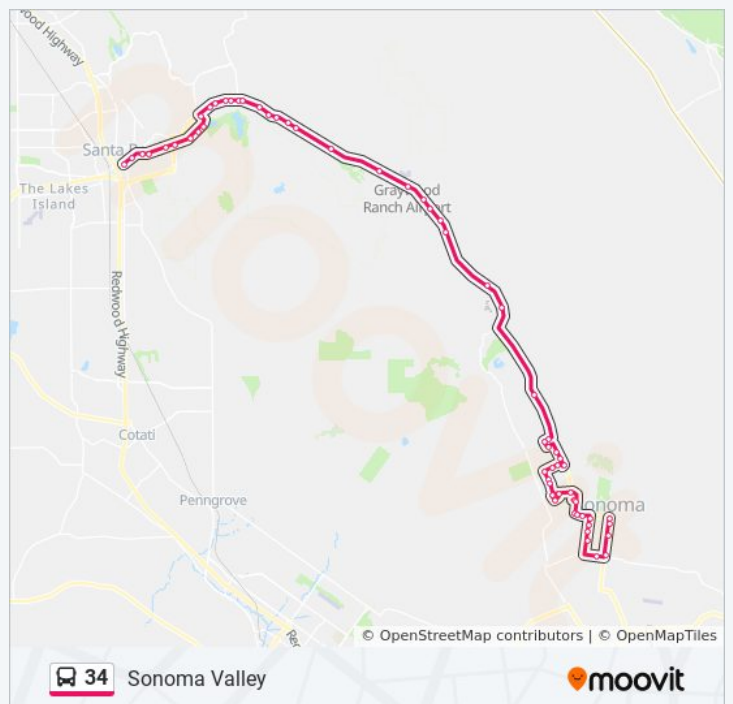

Hwy 12 & Oakmont Dr

Hwy 12 & Pythian Rd

Hwy 12 & Lawndale Dr

Hwy 12 & Adobe Canyon Rd

Kenwood (Hwy 12 & Greene St)

**34 bus Time Schedule**

Sonoma Valley Route Timetable:

Sunday	Not Operational
Monday	6:45 AM
Tuesday	6:45 AM
Wednesday	6:45 AM
Thursday	6:45 AM
Friday	6:45 AM
Saturday	Not Operational

**34 bus Info**

**Direction:** Sonoma Valley

**Stops:** 60

**Trip Duration:** 67 min

**Line Summary:**

Hwy 12 & Laurel Ave

Hwy 12 & Kunde Ranch Rd

Hwy 12 & Nuns Canyon Rd