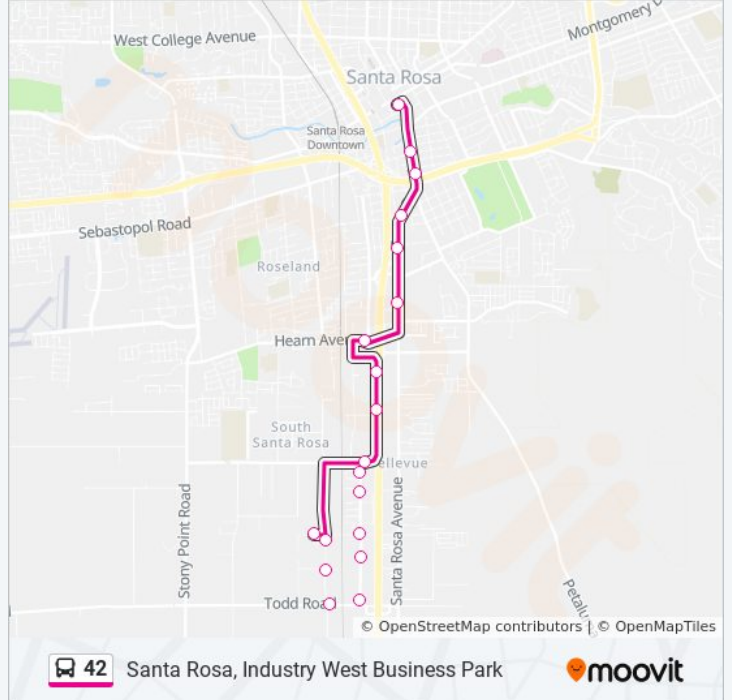

Use the Moovit App to find the closest 42 bus station near you and find out when is the next 42 bus arriving.

Direction: Industry West Park / Santa Rosa

19 stops

[VIEW LINE SCHEDULE](#)

- Santa Rosa Transit Mall Terminal
- Santa Rosa Ave. & Sebastopol Ave.
- Santa Rosa Ave & Maple Ave
- Santa Rosa Ave & Barham Ave
- Santa Rosa Ave & Flower St
- Santa Rosa Ave & Commercial Ct (Market Place)
- Hearn Ave @ Corby Ave (Corby Extension)
- Corby Ave & Hearn Ave
- Corby Ave & Bellevue Ave
- Bellevue Ave & Moorland Ave
- Moorland Ave & Bellevue Ave
- Moorland Ave & Thistle Ln
- Moorland Ave & West Robles Ave
- Moorland Ave & Btwn W Robles/Todd
- Moorland Ave & Todd Rd
- Todd Rd & Standish Ave
- Standish Ave & Sutton Pl
- Standish Ave & W Robles Ave
- W Robles Ave & Standish Ave

42 bus Info

Direction: Industry West Park / Santa Rosa

Stops: 19

Trip Duration: 20 min

Line Summary:

Direction: Santa Rosa Transit Mall

17 stops

[VIEW LINE SCHEDULE](#)

- W Robles Ave & Standish Ave
- Standish Ave & Sutton Pl
- Todd Rd & Standish Ave
- Moorland Ave & Todd Rd
- Moorland Ave & Btwn Todd/W Robles
- Moorland Ave & West Robles Ave
- Moorland Ave & Gio Dr
- Moorland Ave & Bellevue Ave
- Corby Ave & Bellevue Ave
- Corby Ave & Hearn Ave
- Corby Extension
- Santa Rosa Ave & Colgan Ave (Market Place)
- Santa Rosa Ave & Colgan Ave
- Santa Rosa Ave & Barham Ave
- Santa Rosa Ave & Maple Ave
- Santa Rosa Ave. & Mill St.
- Santa Rosa Transit Mall Terminal

42 bus Info

Direction: Santa Rosa Transit Mall

Stops: 17

Trip Duration: 20 min

Line Summary:

42 bus time schedules and route maps are available in an offline PDF at moovitapp.com. Use the [Moovit App](#) to see live bus times, train schedule or subway schedule, and step-by-step directions for all public transit in San Francisco - San Jose, CA.