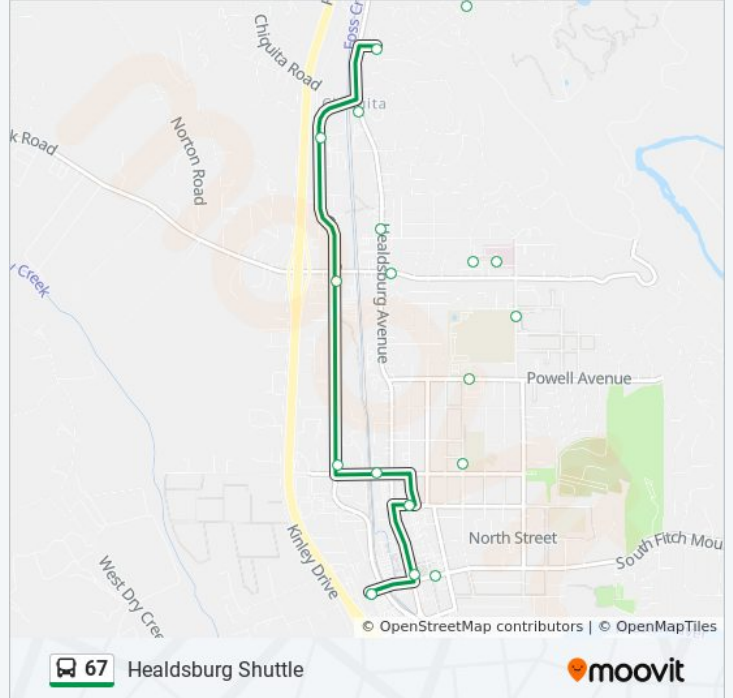

Healdsburg Shuttle

Get The App

The 67 bus line (Healdsburg Shuttle) has 2 routes. For regular weekdays, their operation hours are:

(1) North: 8:50 AM - 4:00 PM (2) South: 8:40 AM - 3:38 PM

Use the Moovit App to find the closest 67 bus station near you and find out when is the next 67 bus arriving.

Direction: North

21 stops

[VIEW LINE SCHEDULE](#)

- Safeway
- Healdsburg Plaza
- Cvs (Piper St)
- Across from Rite Aid
- Grove Street & W Grant St
- Grove St & Dry Creek Rd
- Grove St & Chaquita Rd
- Parkland Farms
- Parkland Farms Blvd & Arbor Way
- Bridle Path & Spur Ridge Lane
- Healdsburg Ave & Grove St
- Healdsburg Ave & Sunnyvale Dr
- March Ave & Healdsburg Ave
- Prentice Ave & March Ave
- Alliance Medical Center
- N University St & Monte Vista Ave
- Powell Ave & Fitch St
- Fitch St & Grant St
- Cvs (Piper St)
- Senior Center
- Safeway

67 bus Info

Direction: North

Stops: 21

Trip Duration: 30 min

Line Summary:

Direction: South

14 stops

[VIEW LINE SCHEDULE](#)

- Safeway
- Catholic Church (Matheson St)
- Fitch Mountain Terrace
- Heron Dr & Hummingbird Ct
- Riverview Club House
- Riverside Club House
- Rivers Bend Club House
- First St & Mason St
- Russian River Pines Apartments
- Russian River Trailer Park
- Healdsburg Ave & Exchange Way
- Healdsburg Ave & Mill St
- Senior Center
- Safeway