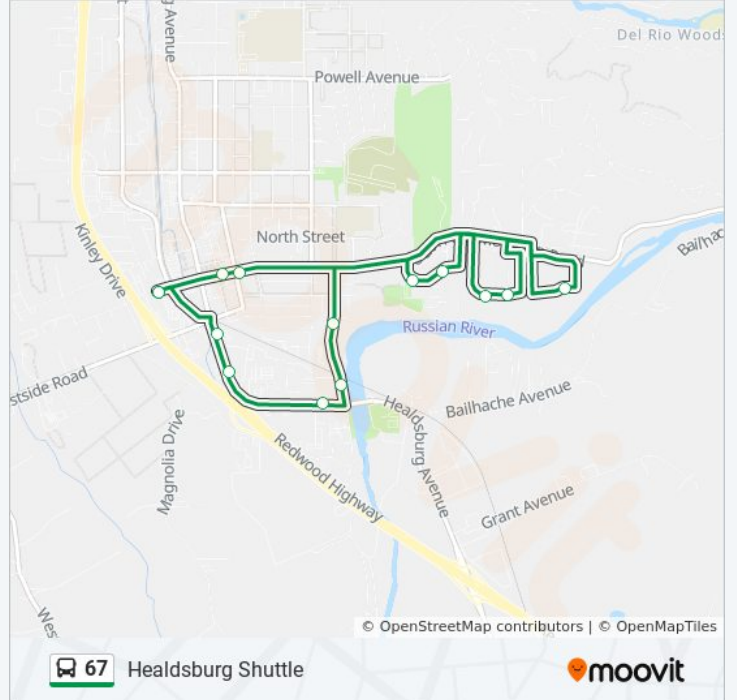

67 bus time schedules and route maps are available in an offline PDF at moovitapp.com. Use the [Moovit App](#) to see live bus times, train schedule or subway schedule, and step-by-step directions for all public transit in San Francisco - San Jose, CA.

[About Moovit](#) • [MaaS Solutions](#) • [Supported Countries](#) • [Mooviter Community](#)

© 2024 Moovit - All Rights Reserved

Check Live Arrival Times