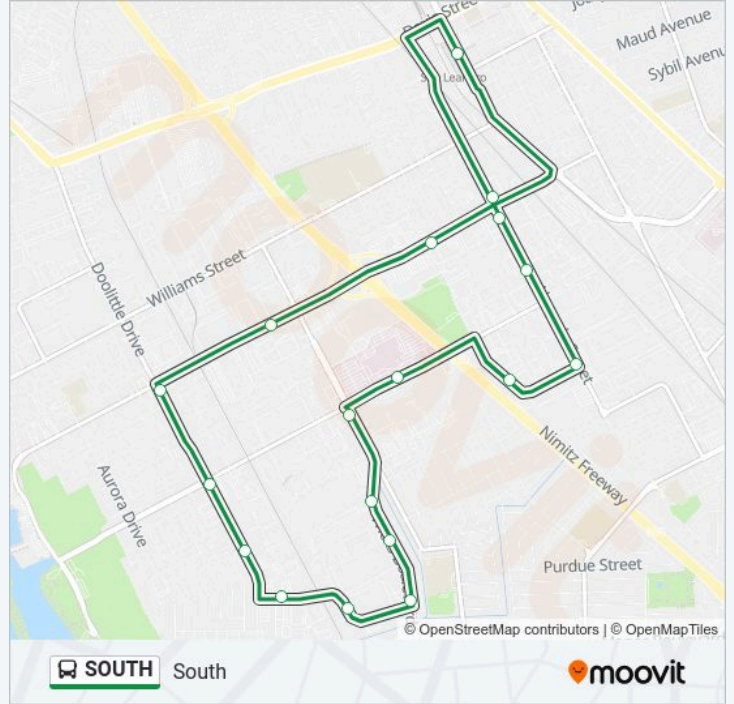

### Direction: South

19 stops

[VIEW LINE SCHEDULE](#)

San Leandro BART

Alvarado St & Marina Blvd SB

Alvarado at Montague

Alvarado at Teagarden

Teagarden Before Aladdin

Fairway at Miller (Kaiser)

Merced St & Fairway Dr

Wicks at Burroughs

Wicks at Pike

Wicks at Farallon

Farallon Before Griffith

Farallon at Catalina

Doolittle at Bermuda

Doolittle at Fairway

Doolittle at Marina

Marina at Verna Court

Marina at Teagarden (Marina Square)

Alvarado St & Marina Blvd NB

San Leandro BART

### SOUTH bus Info

**Direction:** South

**Stops:** 19

**Trip Duration:** 30 min

**Line Summary:**

SOUTH bus time schedules and route maps are available in an offline PDF at [moovitapp.com](https://moovitapp.com). Use the Moovit App to see live bus times, train schedule or subway schedule, and step-by-step directions for all public transit in San Francisco - San Jose, CA.